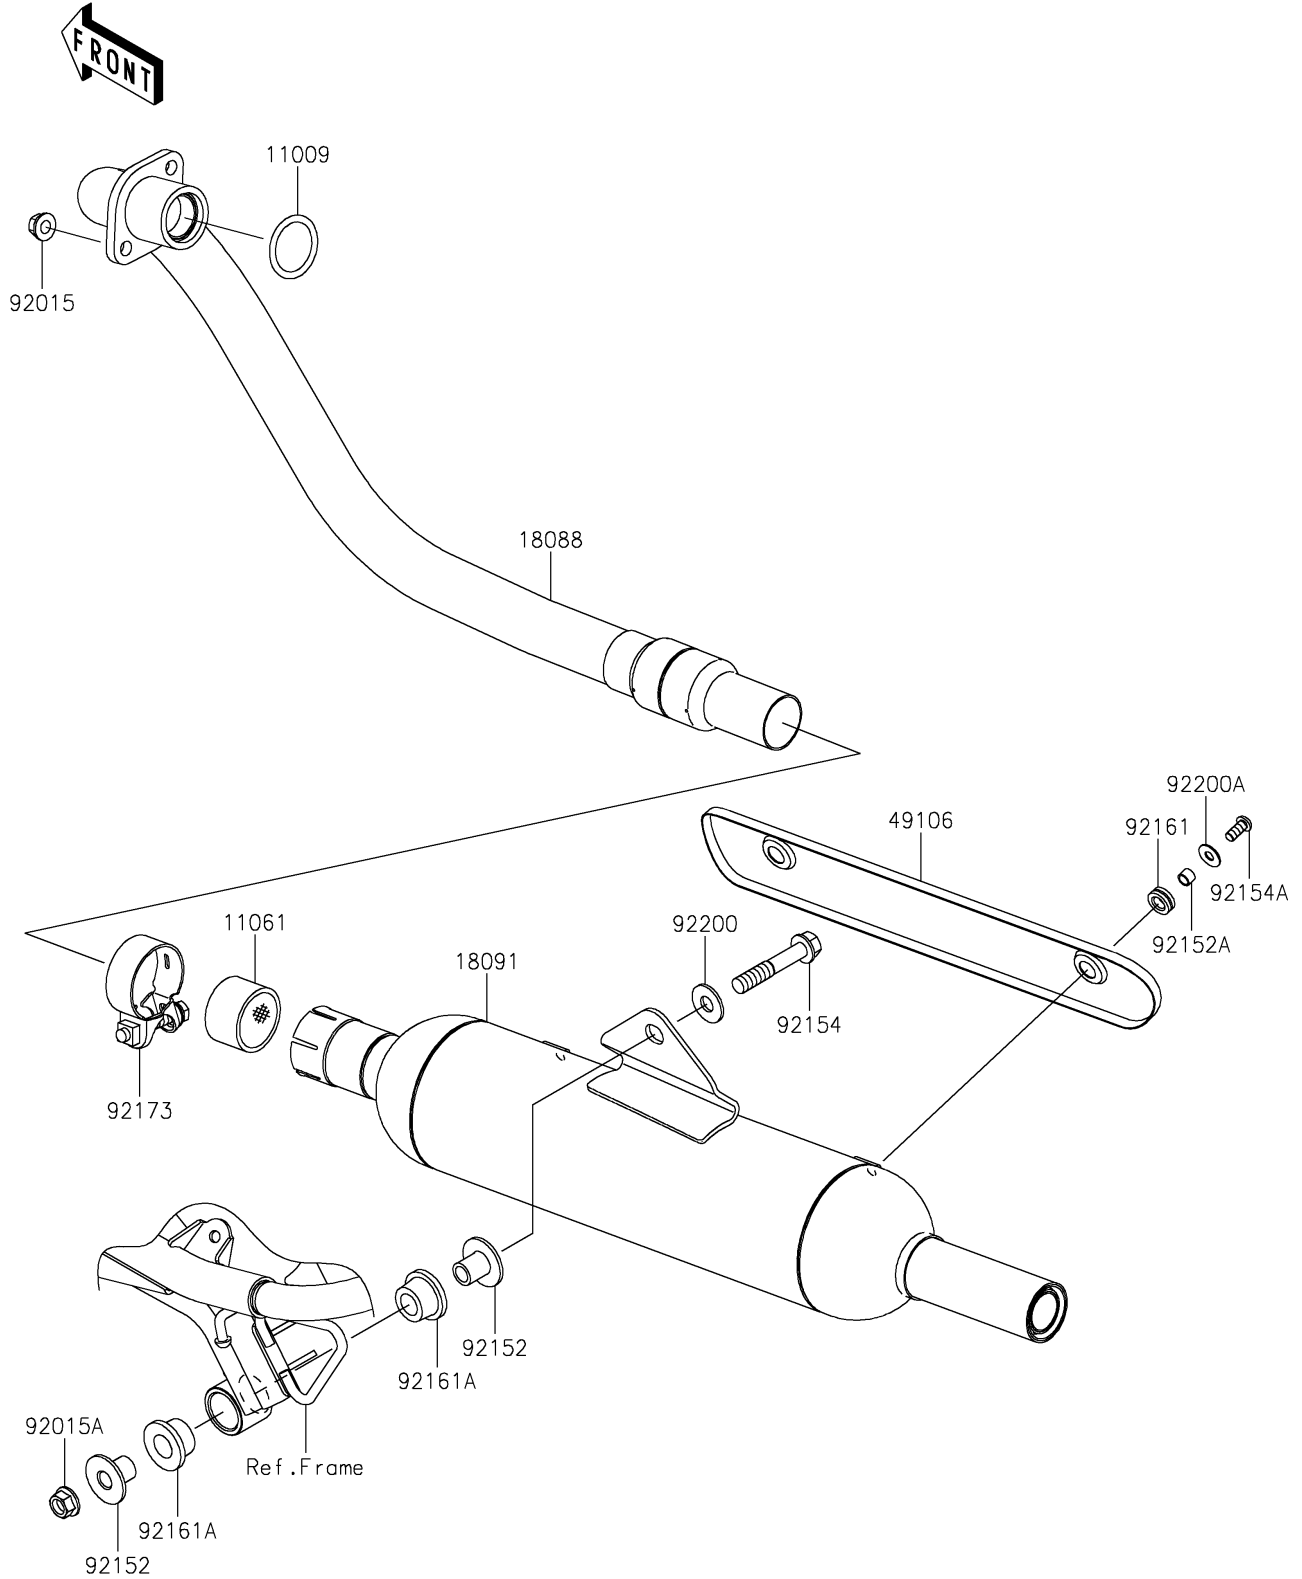

2019 W175 SE PARTS DIAGRAM

Muffler(s)

E1140

2019 W175 SE PARTS LIST

Muffler(s)

ITEM NAME	PART NUMBER	QUANTITY
GASKET,EXHAUST PIPE HOLDER (Ref # 11009)	11009-1866	1
GASKET,EXHAUST PIPE CONNECTING (Ref # 11061)	11061-0432	1
PIPE-EXHAUST (Ref # 18088)	18088-1352	1
BODY-COMP-MUFFLER (Ref # 18091)	18091-1146	1
COVER-MUFFLER (Ref # 49106)	49106-0824	1
NUT,8MM (Ref # 92015)	92015-1143	2
NUT,FLANGED,10MM (Ref # 92015A)	92015-1387	1
COLLAR (Ref # 92152)	92152-1682	2
COLLAR,6.5X8.5X6 (Ref # 92152A)	92152-1962	2
BOLT,FLANGED,10X55 (Ref # 92154)	92154-0070	1
BOLT,SOCKET,6X14 (Ref # 92154A)	92154-2817	2
DAMPER (Ref # 92161)	92161-1475	2
DAMPER (Ref # 92161A)	92161-1497	2
CLAMP,42MM (Ref # 92173)	92173-1881	1
WASHER,10.5X25X2.0 (Ref # 92200)	92200-1377	1
WASHER,6.5X16X1.0 (Ref # 92200A)	92200-3712	2