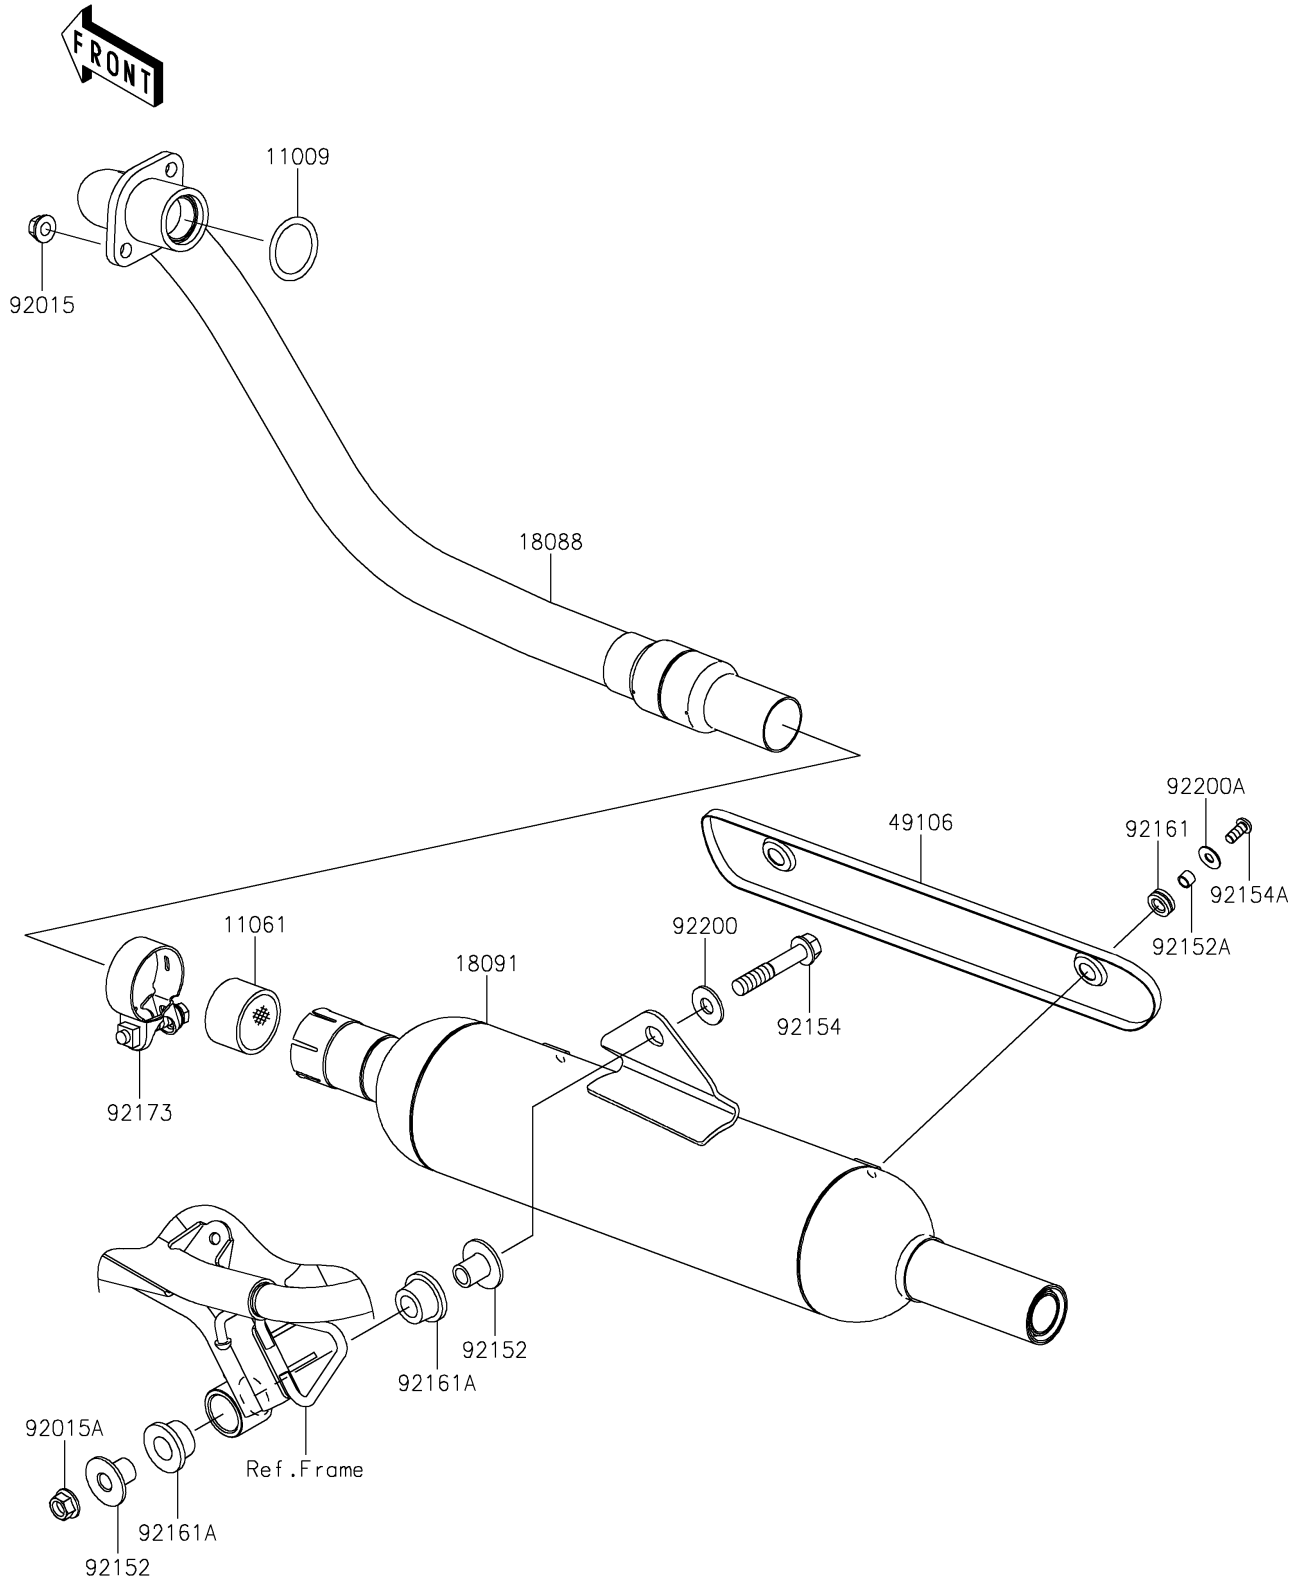

2019 W175 SE (Indonesia Only) PARTS DIAGRAM

Muffler(s)

E1140

2019 W175 SE (Indonesia Only) PARTS LIST

Muffler(s)

ITEM NAME	PART NUMBER	QUANTITY
GASKET,EXHAUST PIPE HOLDER (Ref # 11009)	11009-1866	1
GASKET,EXHAUST PIPE CONNECTING (Ref # 11061)	11061-0432	1
PIPE-EXHAUST (Ref # 18088)	18088-1352	1
BODY-COMP-MUFFLER (Ref # 18091)	18091-1146	1
COVER-MUFFLER (Ref # 49106)	49106-0824	1
NUT,8MM (Ref # 92015)	92015-1143	2
NUT,FLANGED,10MM (Ref # 92015A)	92015-1387	1
COLLAR (Ref # 92152)	92152-1682	2
COLLAR,6.5X8.5X6 (Ref # 92152A)	92152-1962	2
BOLT,FLANGED,10X55 (Ref # 92154)	92154-0070	1
BOLT,SOCKET,6X14 (Ref # 92154A)	92154-2817	2
DAMPER (Ref # 92161)	92161-1475	2
DAMPER (Ref # 92161A)	92161-1497	2
CLAMP,42MM (Ref # 92173)	92173-1881	1
WASHER,10.5X25X2.0 (Ref # 92200)	92200-1377	1
WASHER,6.5X16X1.0 (Ref # 92200A)	92200-3712	2