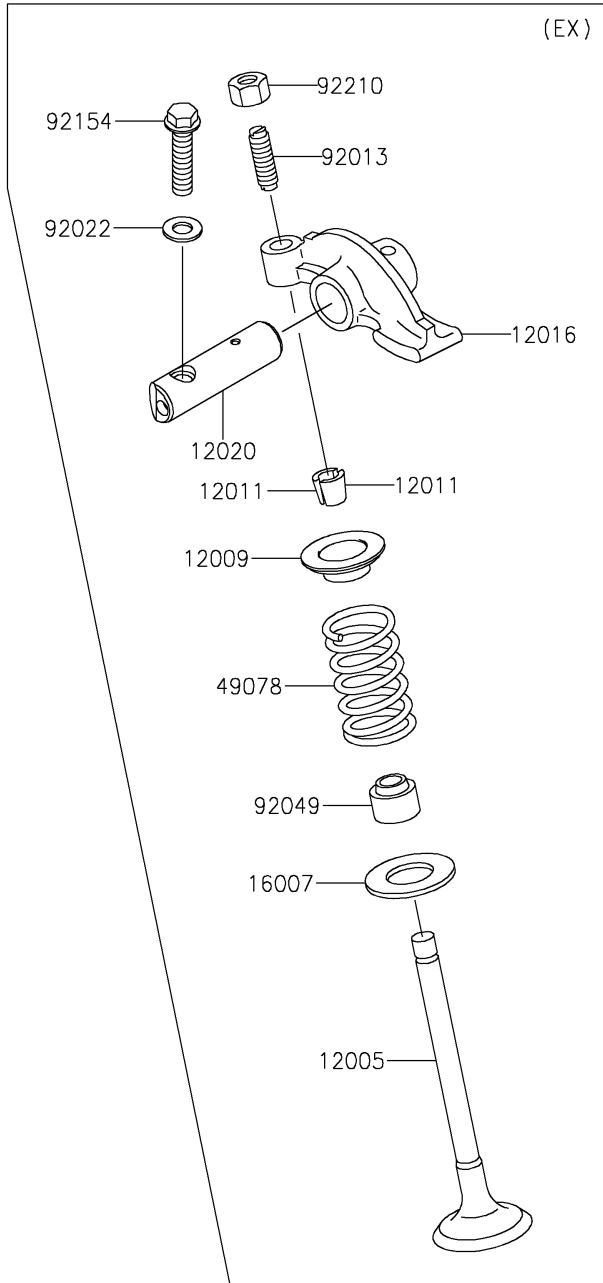

2018 W175 (Indonesia Only) PARTS DIAGRAM

Valve(s)

E1210

2018 W175 (Indonesia Only) PARTS LIST

Valve(s)

ITEM NAME	PART NUMBER	QUANTITY
VALVE-INTAKE (Ref # 12004)	12004-0726	1
VALVE-EXHAUST (Ref # 12005)	12005-0739	1
RETAINER-VALVE SPRING (Ref # 12009)	12009-0039	2
COLLET (Ref # 12011)	12011-1051	4
ARM-ROCKER (Ref # 12016)	12016-1115	2
SHAFT-ROCKER (Ref # 12020)	12020-0021	2
SEAT-SPRING (Ref # 16007)	16007-0710	2
SPRING-ENGINE VALVE (Ref # 49078)	49078-1189	2
SCREW,6MM (Ref # 92013)	92013-009	2
WASHER,6.1X12X1 (Ref # 92022)	92022-077	2
SEAL-OIL,VSB58.558 (Ref # 92049)	92049-1218	2
BOLT,FLANGED,6X25 (Ref # 92154)	92154-2752	2
NUT,6MM (Ref # 92210)	92210-1490	2