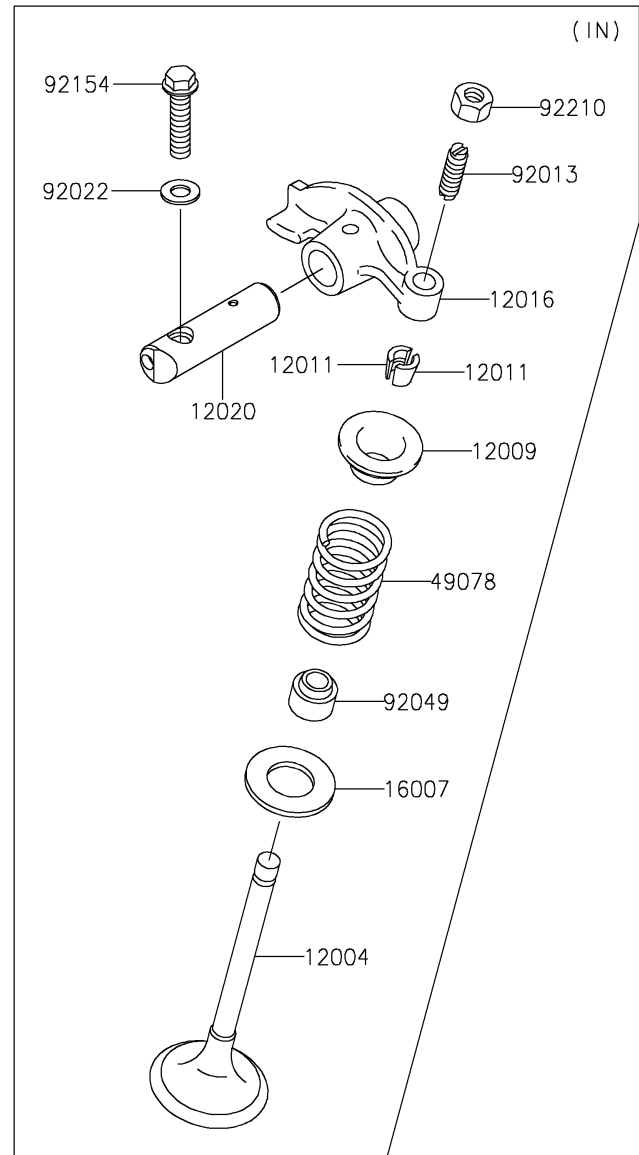

2018 W175 (Indonesia Only) PARTS DIAGRAM

Valve(s)

E1210

2018 W175 (Indonesia Only) PARTS LIST

Valve(s)

ITEM NAME	PART NUMBER	QUANTITY
VALVE-INTAKE (Ref # 12004)	12004-0726	1
VALVE-EXHAUST (Ref # 12005)	12005-0739	1
RETAINER-VALVE SPRING (Ref # 12009)	12009-0039	2
COLLET (Ref # 12011)	12011-1051	4
ARM-ROCKER (Ref # 12016)	12016-1115	2
SHAFT-ROCKER (Ref # 12020)	12020-0021	2
SEAT-SPRING (Ref # 16007)	16007-0710	2
SPRING-ENGINE VALVE (Ref # 49078)	49078-1189	2
SCREW,6MM (Ref # 92013)	92013-009	2
WASHER,6.1X12X1 (Ref # 92022)	92022-077	2
SEAL-OIL,VSB58.558 (Ref # 92049)	92049-1218	2
BOLT,FLANGED,6X25 (Ref # 92154)	92154-2752	2
NUT,6MM (Ref # 92210)	92210-1490	2