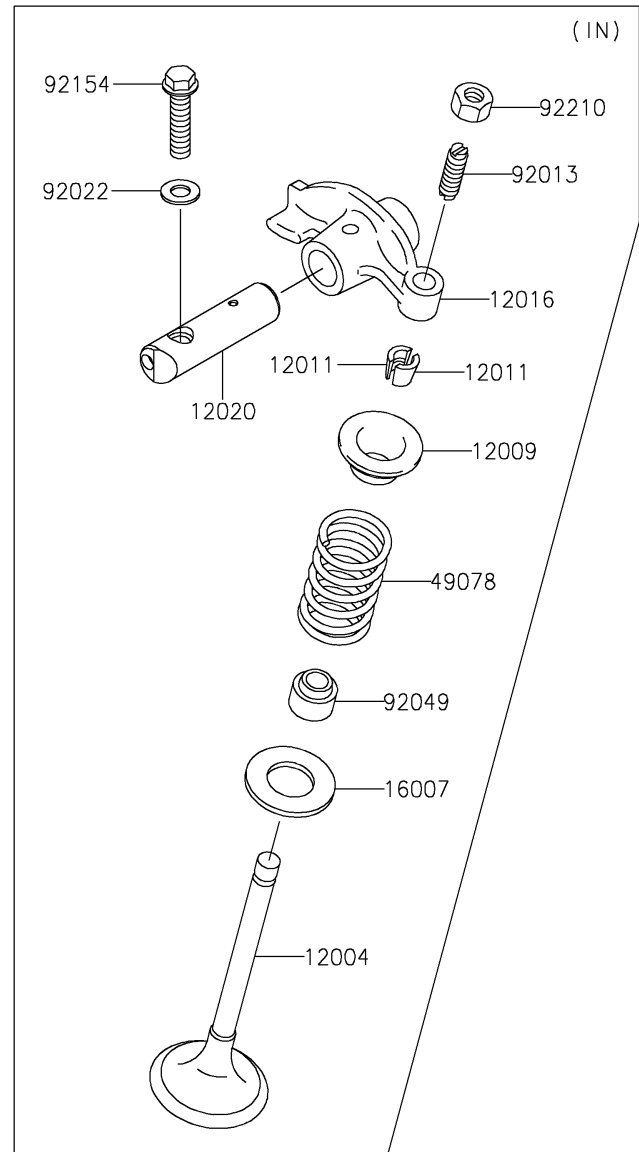

2019 W175 SE (Indonesia Only) PARTS DIAGRAM

Valve(s)

E1210

2019 W175 SE (Indonesia Only) PARTS LIST

Valve(s)

ITEM NAME	PART NUMBER	QUANTITY
VALVE-INTAKE (Ref # 12004)	12004-0726	1
VALVE-EXHAUST (Ref # 12005)	12005-0739	1
RETAINER-VALVE SPRING (Ref # 12009)	12009-0039	2
COLLET (Ref # 12011)	12011-1051	4
ARM-ROCKER (Ref # 12016)	12016-1115	2
SHAFT-ROCKER (Ref # 12020)	12020-0021	2
SEAT-SPRING (Ref # 16007)	16007-0710	2
SPRING-ENGINE VALVE (Ref # 49078)	49078-1189	2
SCREW,6MM (Ref # 92013)	92013-009	2
WASHER,6.1X12X1 (Ref # 92022)	92022-077	2
SEAL-OIL,VSB58.558 (Ref # 92049)	92049-1218	2
BOLT,FLANGED,6X25 (Ref # 92154)	92154-2752	2
NUT,6MM (Ref # 92210)	92210-1490	2