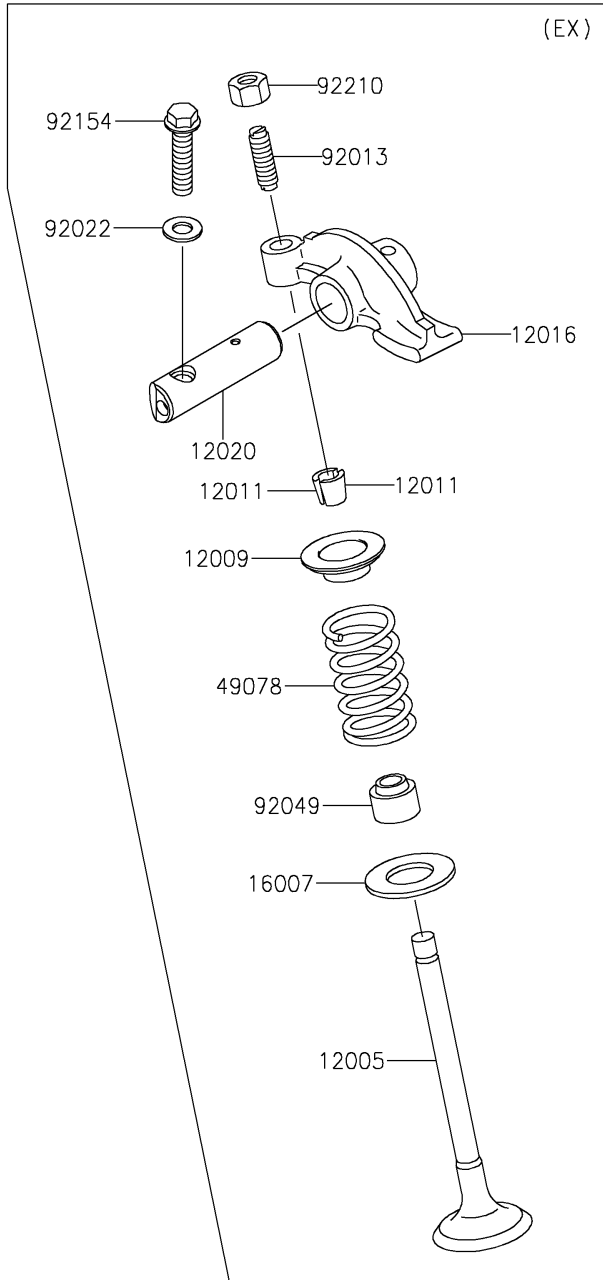

2019 W175 SE (Indonesia Only) PARTS DIAGRAM

Valve(s)

E1210

2019 W175 SE (Indonesia Only) PARTS LIST

Valve(s)

ITEM NAME	PART NUMBER	QUANTITY
VALVE-INTAKE (Ref # 12004)	12004-0726	1
VALVE-EXHAUST (Ref # 12005)	12005-0739	1
RETAINER-VALVE SPRING (Ref # 12009)	12009-0039	2
COLLET (Ref # 12011)	12011-1051	4
ARM-ROCKER (Ref # 12016)	12016-1115	2
SHAFT-ROCKER (Ref # 12020)	12020-0021	2
SEAT-SPRING (Ref # 16007)	16007-0710	2
SPRING-ENGINE VALVE (Ref # 49078)	49078-1189	2
SCREW,6MM (Ref # 92013)	92013-009	2
WASHER,6.1X12X1 (Ref # 92022)	92022-077	2
SEAL-OIL,VSB58.558 (Ref # 92049)	92049-1218	2
BOLT,FLANGED,6X25 (Ref # 92154)	92154-2752	2
NUT,6MM (Ref # 92210)	92210-1490	2