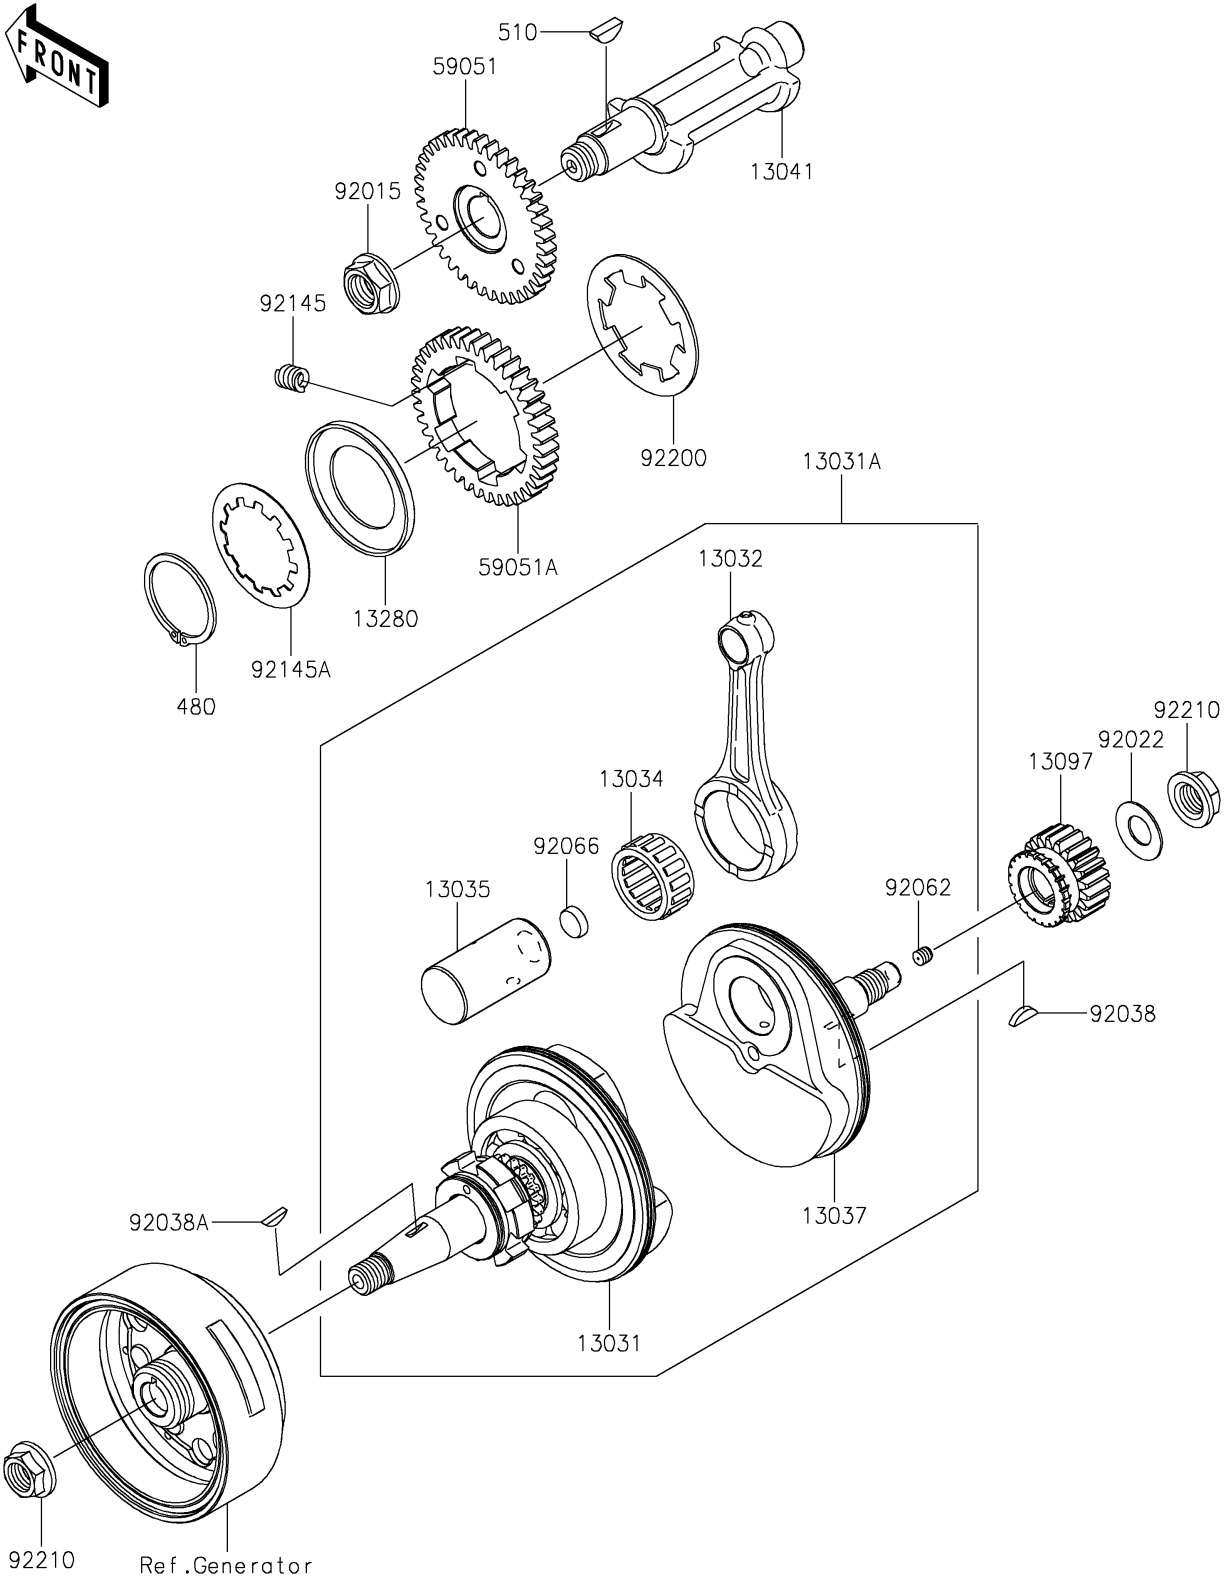

2019 W175 SE PARTS DIAGRAM

Crankshaft

E1321

2019 W175 SE PARTS LIST

Crankshaft

ITEM NAME	PART NUMBER	QUANTITY
CRANKSHAFT-COMP,LH (Ref # 13031)	13031-0876	1
CRANKSHAFT-COMP (Ref # 13031A)	13031-0883	1
ROD-CONNECTING (Ref # 13032)	13032-0765	1
BEARING-BIG END (Ref # 13034)	13034-0025	1
PIN-CRANK (Ref # 13035)	13035-0560	1
CRANKSHAFT,RH (Ref # 13037)	13037-0911	1
BALANCER (Ref # 13041)	13041-0560	1
GEAR-PRIMARY SPUR,21T (Ref # 13097)	13097-0564	1
HOLDER,BALANCER (Ref # 13280)	13280-1121	1
GEAR-SPUR,BALANCER (Ref # 59051)	59051-0792	1
GEAR-SPUR,BALANCER (Ref # 59051A)	59051-0823	1
NUT,16MM (Ref # 92015)	92015-1465	1
WASHER,SPRING,14M/M (Ref # 92022)	92022-1232	1
KEY,WOODRUFF (Ref # 92038)	92038-001	1
KEY,WOODRUFF (Ref # 92038A)	92038-3703	1
NOZZLE (Ref # 92062)	92062-1053	1
PLUG (Ref # 92066)	92066-1249	1
SPRING (Ref # 92145)	92145-1195	6
SPRING (Ref # 92145A)	92145-1196	1
WASHER (Ref # 92200)	92200-1927	1
NUT,14MM (Ref # 92210)	92210-1568	2
CIRCLIP (Ref # 480)	480J4000	1
KEY-WOODRUFF (Ref # 510)	510A5100	1