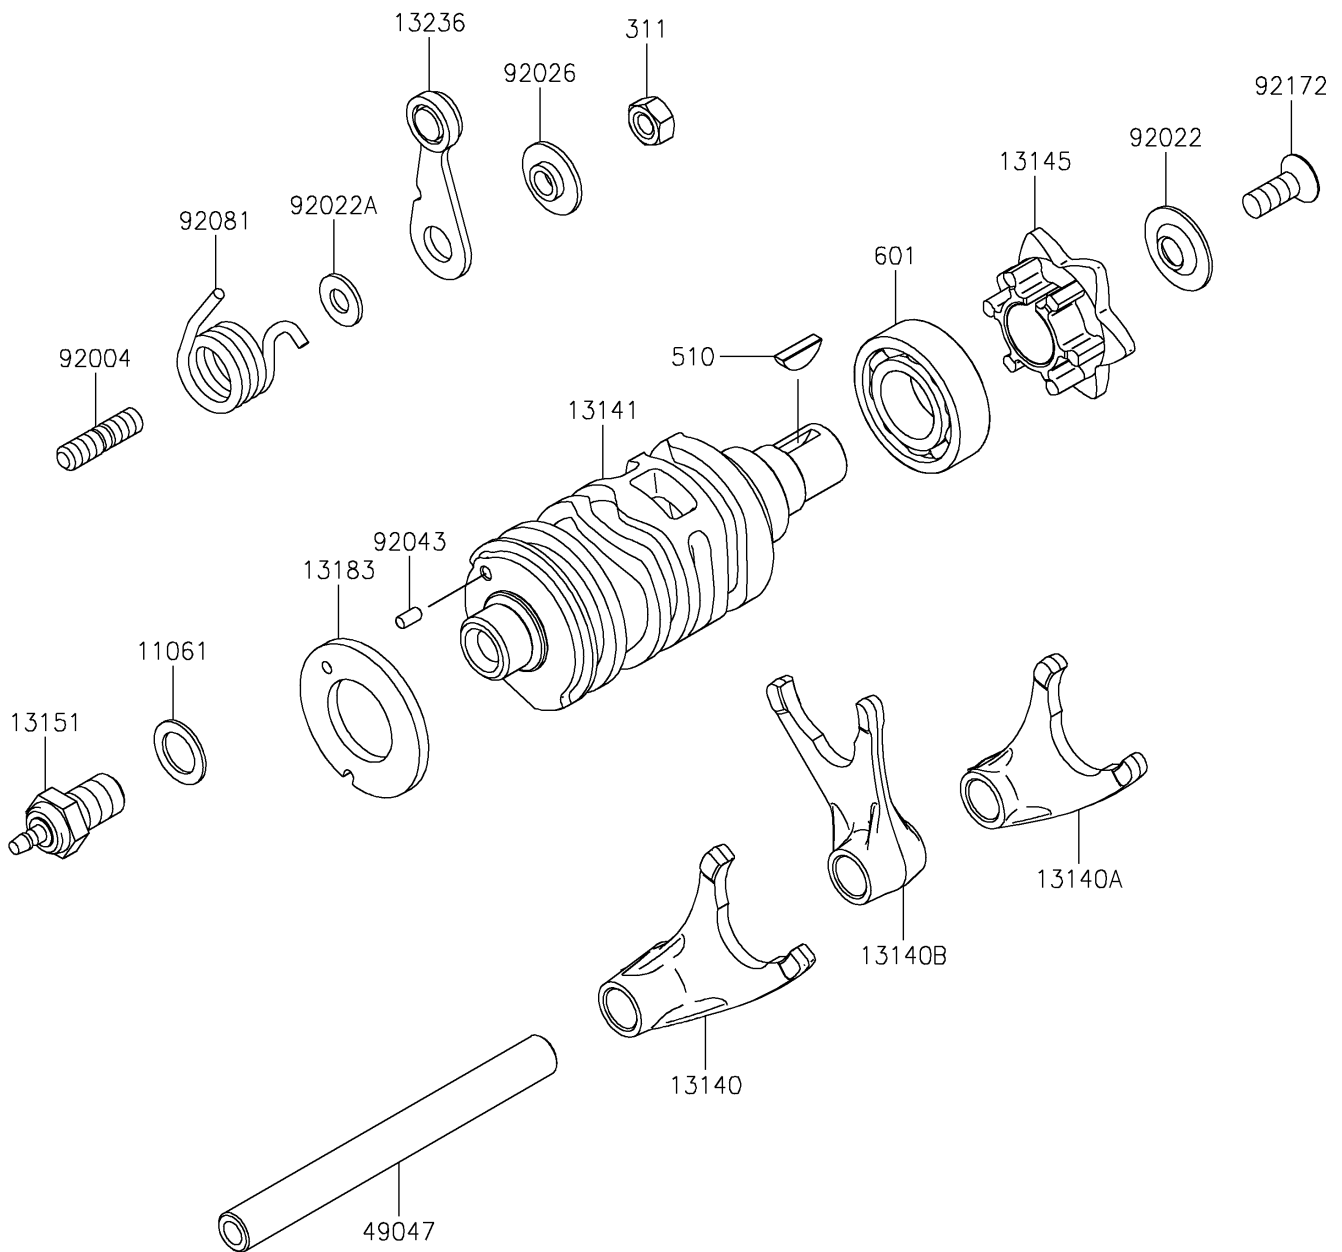

# 2019 W175 SE (Indonesia Only) PARTS DIAGRAM

Gear Change Drum/Shift Fork(s)

E1362

## 2019 W175 SE (Indonesia Only) PARTS LIST

### Gear Change Drum/Shift Fork(s)

ITEM NAME	PART NUMBER	QUANTITY
GASKET,10.5X16X1 (Ref # 11061)	11061-0373	1
FORK-SHIFT,OUTPUT 4TH (Ref # 13140)	13140-0661	1
FORK-SHIFT,OUTPUT LOW/3RD (Ref # 13140A)	13140-1320	1
FORK-SHIFT,INPUT 2ND/4TH (Ref # 13140B)	13140-1321	1
DRUM-CHANGE (Ref # 13141)	13141-0596	1
CAM-CHANGE DRUM (Ref # 13145)	13145-1084	1
SWITCH-COMP,NEUTRAL (Ref # 13151)	13151-1080	1
PLATE,CHANGE (Ref # 13183)	13183-1066	1
LEVER-COMP,DRUM POSITION (Ref # 13236)	13236-0739	1
ROD-SHIFT (Ref # 49047)	49047-0633	1
STUD,6X12 (Ref # 92004)	92004-0783	1
WASHER (Ref # 92022)	92022-1792	1
WASHER,6X12.8X1.2 (Ref # 92022A)	92022-1827	1
SPACER (Ref # 92026)	92026-1217	1
PIN-DOWEL,3X6 (Ref # 92043)	92043-0919	1
SPRING,POSITION LEVER (Ref # 92081)	92081-1993	1
SCREW,6X16 (Ref # 92172)	92172-1198	1
NUT-HEX,6MM (Ref # 311)	311BA0600	1
KEY-WOODRUFF (Ref # 510)	510A3200	1
BEARING-BALL (Ref # 601)	601B6003	1