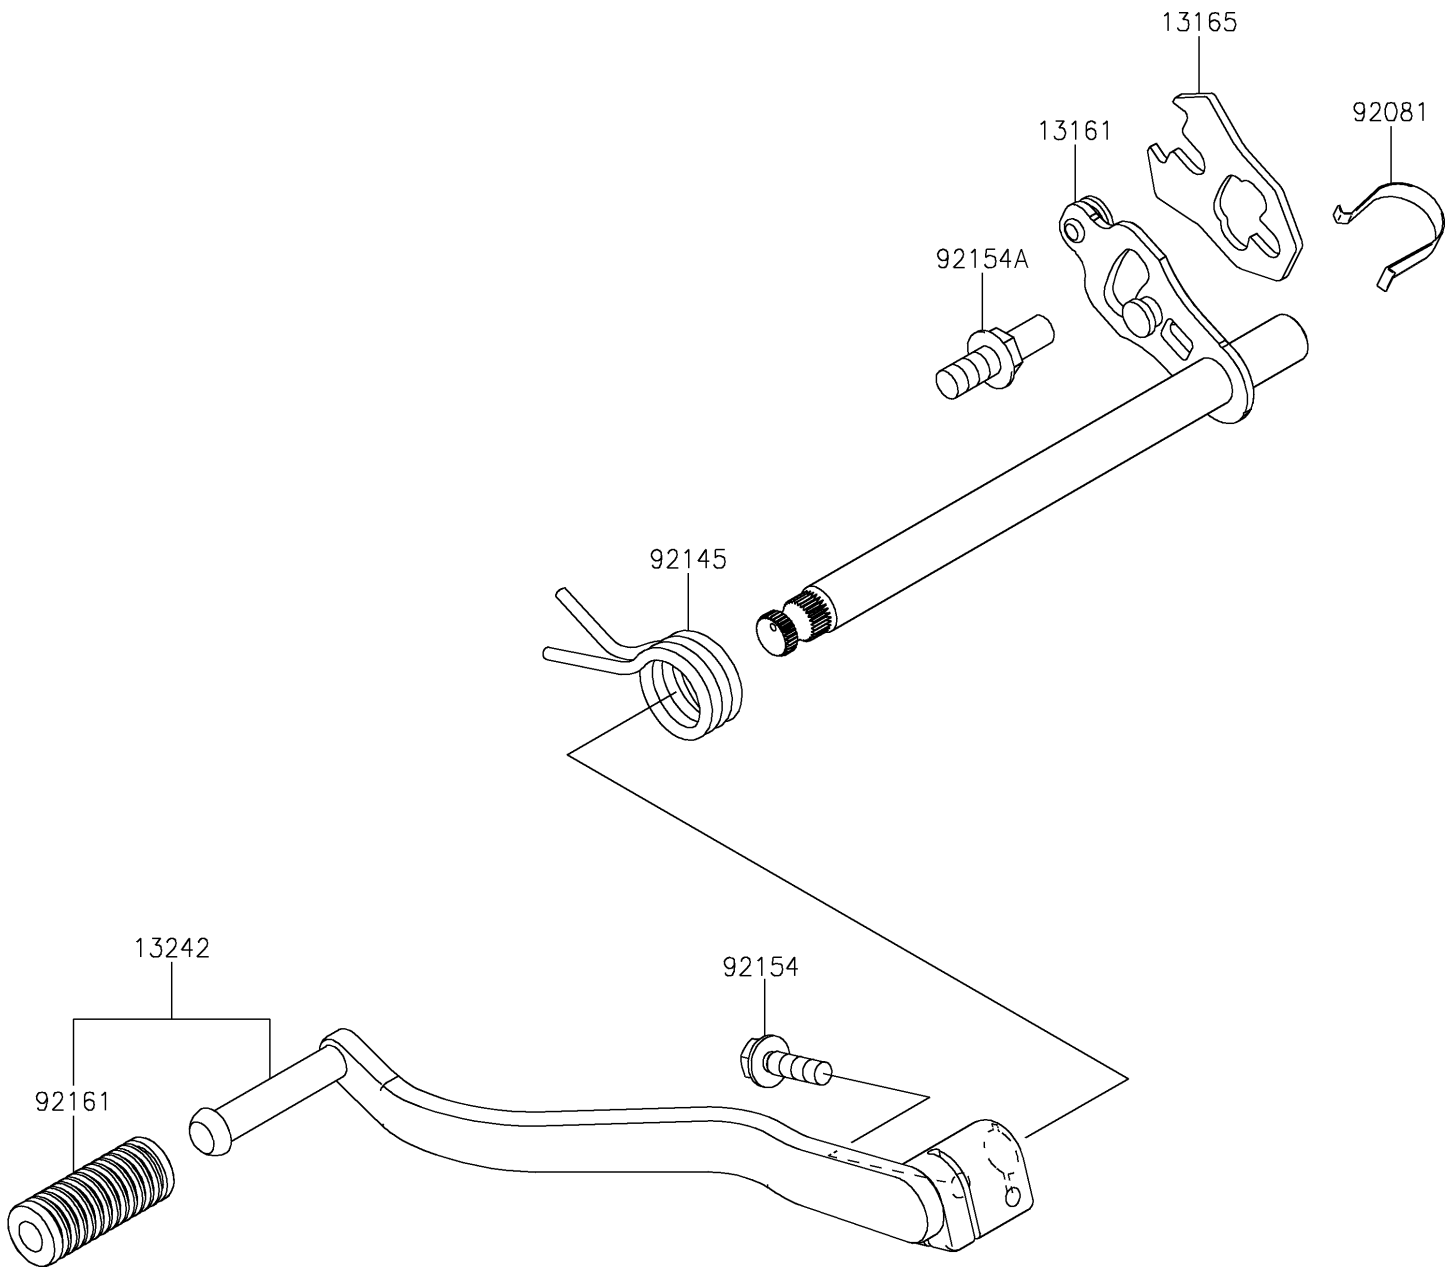

# 2018 W175 SE (Indonesia Only) PARTS DIAGRAM

Gear Change Mechanism

E1370

## 2018 W175 SE (Indonesia Only) PARTS LIST

### Gear Change Mechanism

ITEM NAME	PART NUMBER	QUANTITY
LEVER-COMP-CHANGE SHAFT (Ref # 13161)	13161-0596	1
PAWL,CHANGE SHAFT (Ref # 13165)	13165-1154	1
LEVER-ASSY-CHANGE,PEDAL (Ref # 13242)	13242-0157	1
SPRING,CHANGE LEVER (Ref # 92081)	92081-1829	1
SPRING,CHANGE PEDAL RETURN (Ref # 92145)	92145-1780	1
BOLT,FLANGED,6X20 (Ref # 92154)	92154-0977	1
BOLT,RETURN SPRING (Ref # 92154A)	92154-1076	1
DAMPER,CHANGE PEDAL (Ref # 92161)	92161-1975	1