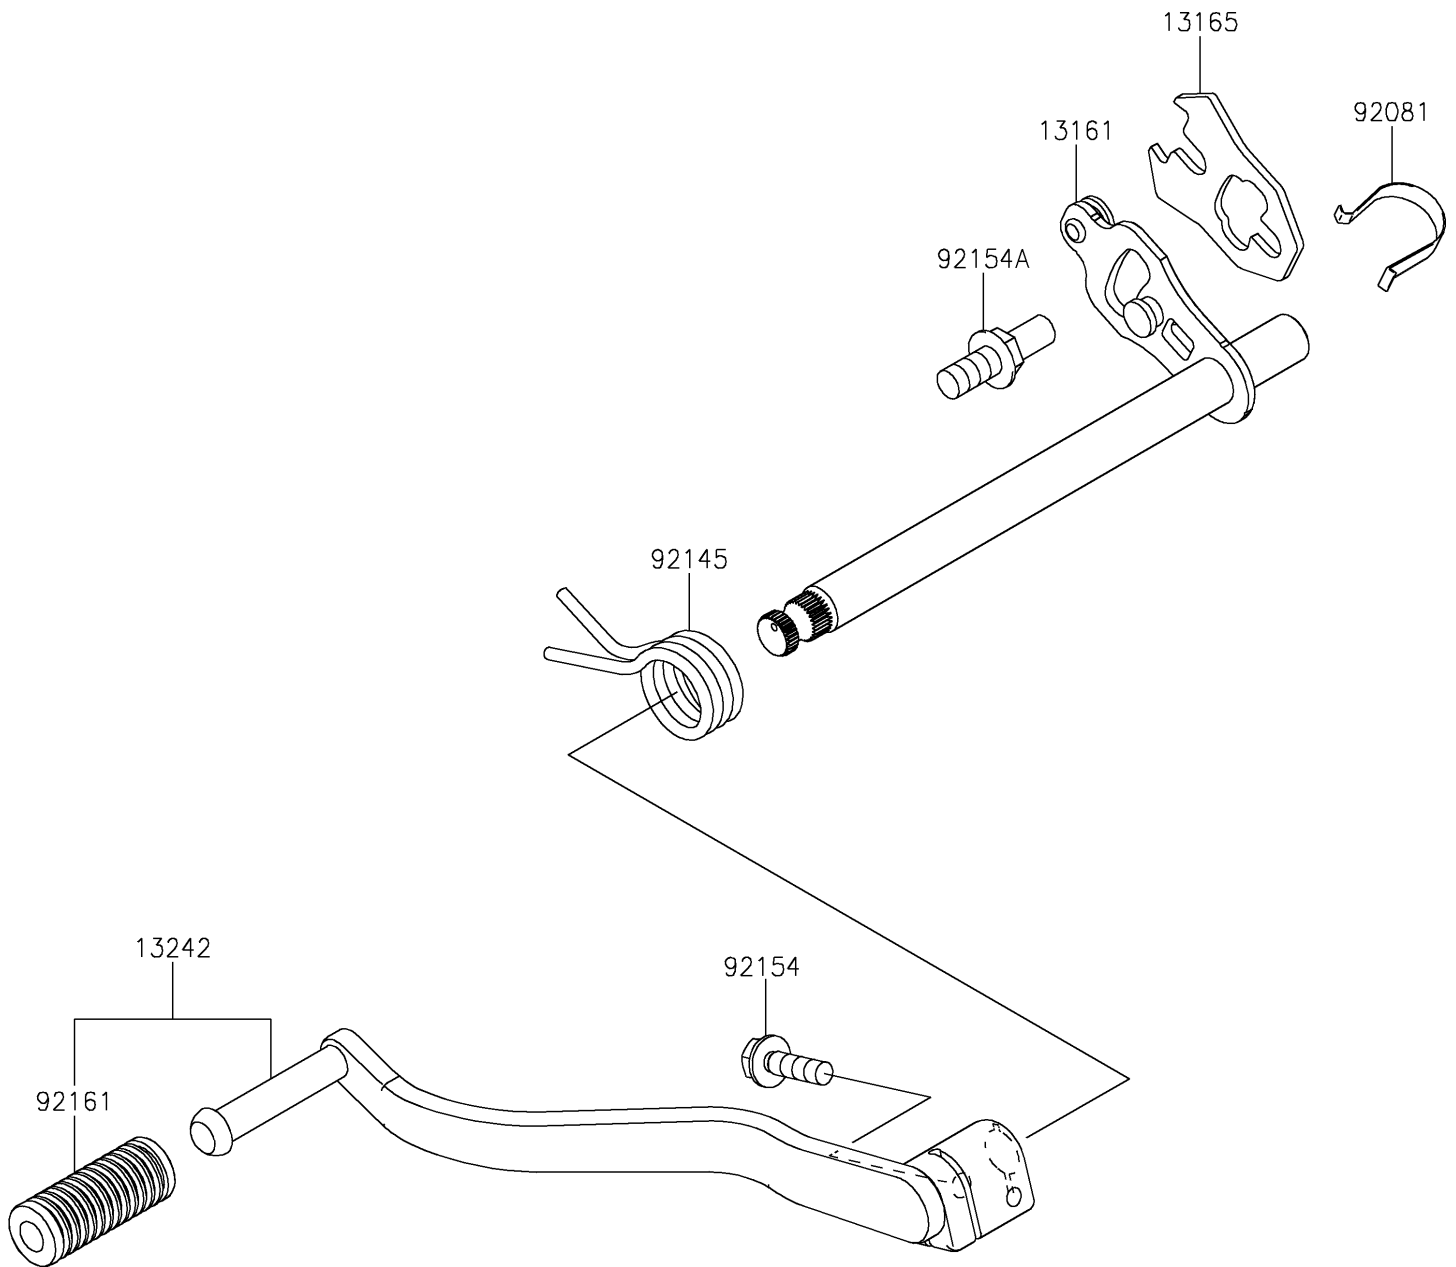

2019 W175 SE (Indonesia Only) PARTS DIAGRAM

Gear Change Mechanism

E1370

2019 W175 SE (Indonesia Only) PARTS LIST

Gear Change Mechanism

ITEM NAME	PART NUMBER	QUANTITY
LEVER-COMP-CHANGE SHAFT (Ref # 13161)	13161-0596	1
PAWL,CHANGE SHAFT (Ref # 13165)	13165-1154	1
LEVER-ASSY-CHANGE,PEDAL (Ref # 13242)	13242-0157	1
SPRING,CHANGE LEVER (Ref # 92081)	92081-1829	1
SPRING,CHANGE PEDAL RETURN (Ref # 92145)	92145-1780	1
BOLT,FLANGED,6X20 (Ref # 92154)	92154-0977	1
BOLT,RETURN SPRING (Ref # 92154A)	92154-1076	1
DAMPER,CHANGE PEDAL (Ref # 92161)	92161-1975	1