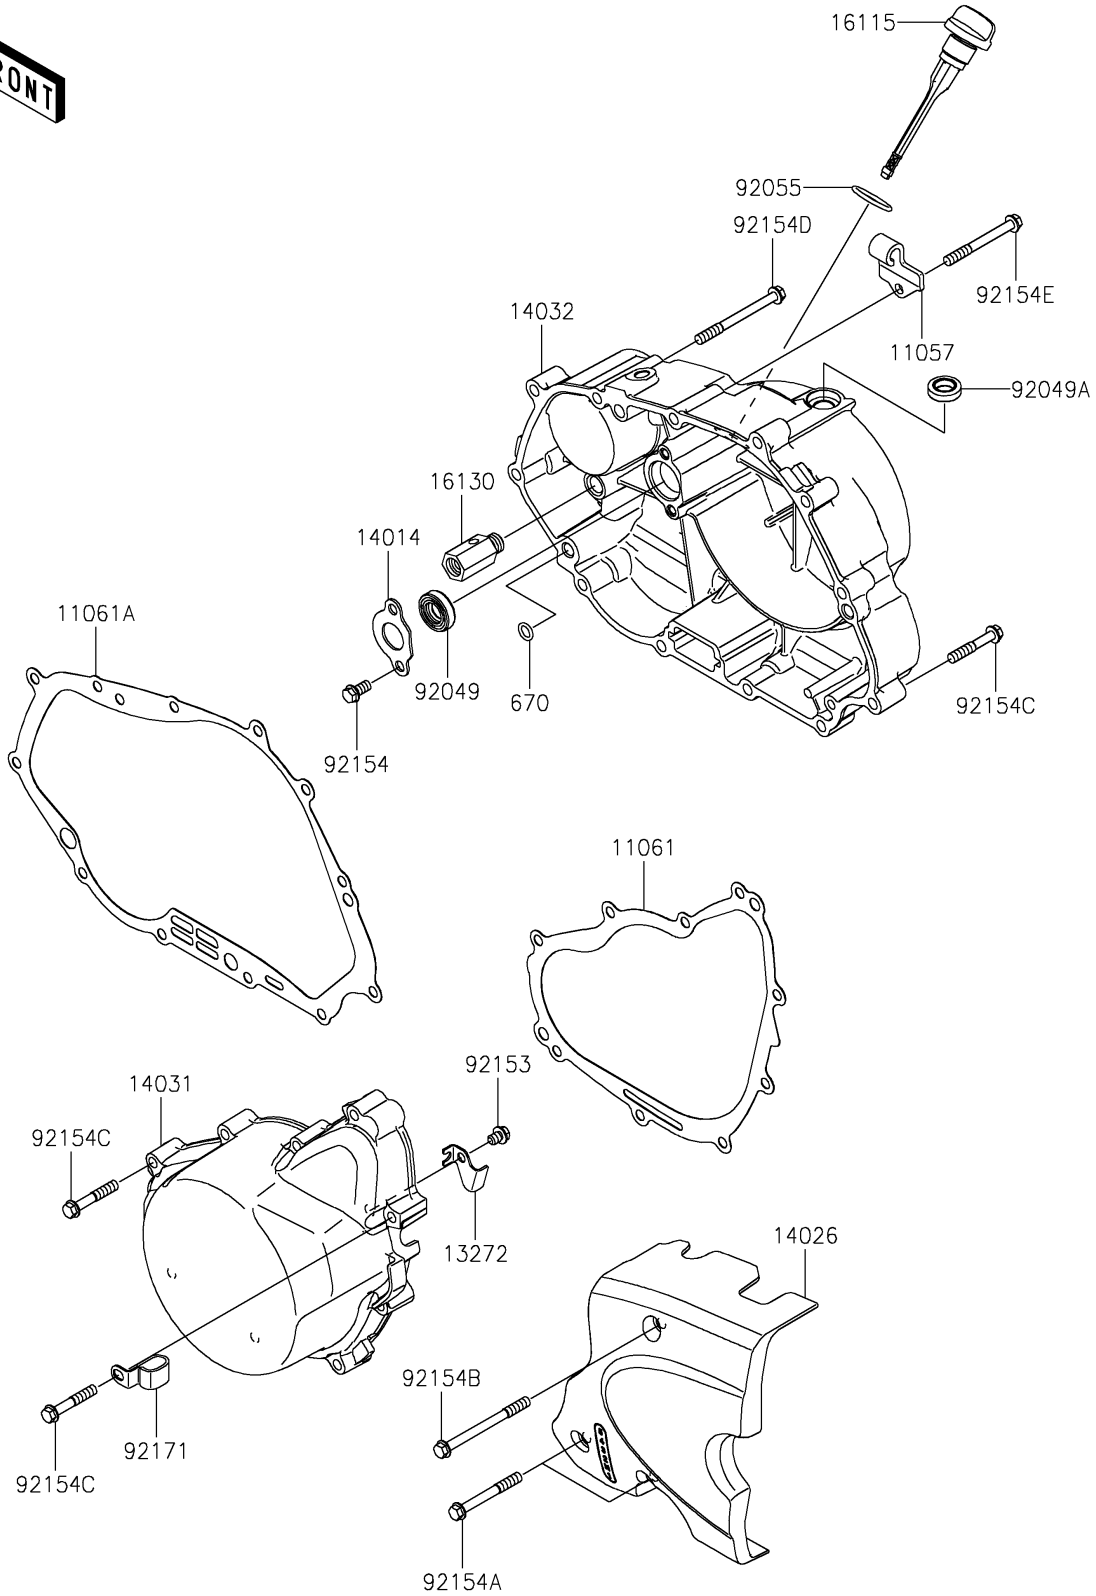

# 2019 W175 SE (Indonesia Only) PARTS DIAGRAM

Engine Cover(s)

E1431

## 2019 W175 SE (Indonesia Only) PARTS LIST

### Engine Cover(s)

ITEM NAME	PART NUMBER	QUANTITY
BRACKET,CABLE (Ref # 11057)	11057-0048	1
GASKET,GENERATOR COVER (Ref # 11061)	11061-1323	1
GASKET,CLUTH COVER (Ref # 11061A)	11061-1324	1
PLATE (Ref # 13272)	13272-2442	1
PLATE-POSITION (Ref # 14014)	14014-1129	1
COVER-CHAIN (Ref # 14026)	14026-0136	1
COVER-GENERATOR (Ref # 14031)	14031-0616	1
COVER-CLUTCH (Ref # 14032)	14032-0637	1
CAP-OIL FILLER (Ref # 16115)	16115-0037	1
VALVE-ASSY-RELIEF (Ref # 16130)	16130-1063	1
SEAL-OIL (Ref # 92049)	92049-1191	1
SEAL-OIL (Ref # 92049A)	92049-1560	1
RING-O (Ref # 92055)	92055-0024	1
BOLT,6X8 (Ref # 92153)	92153-0528	1
BOLT,FLANGED,6X12 (Ref # 92154)	92154-2753	2
BOLT,FLANGED,6X50 (Ref # 92154A)	92154-2763	2
BOLT,FLANGED,6X70 (Ref # 92154B)	92154-2764	1
BOLT,FLANGED,6X35 (Ref # 92154C)	92154-2765	19
BOLT,FLANGED,6X65 (Ref # 92154D)	92154-2766	1
BOLT,FLANGED,6X55 (Ref # 92154E)	92154-2767	1
CLAMP (Ref # 92171)	92171-0016	1
O RING,8MM (Ref # 670)	670B1508	1