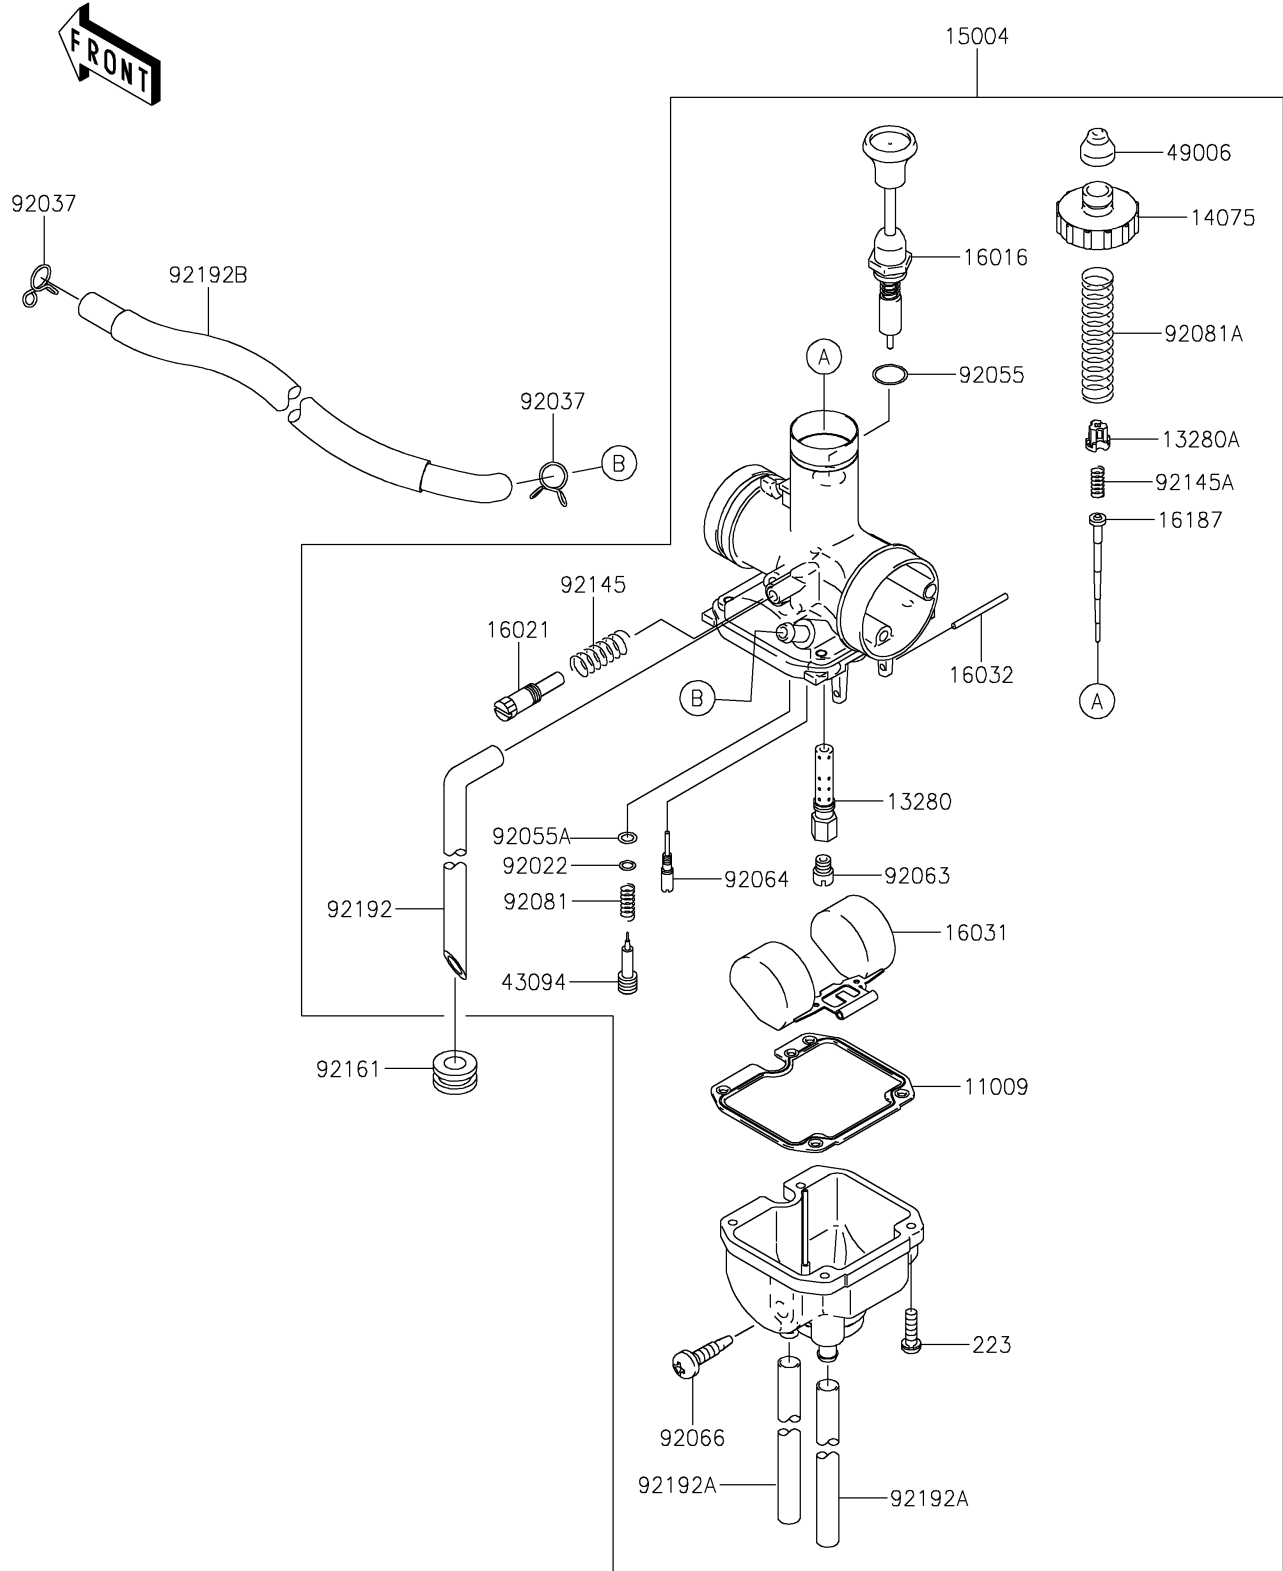

2018 W175 SE (Indonesia Only) PARTS DIAGRAM

Carburetor

E1611

2018 W175 SE (Indonesia Only) PARTS LIST

Carburetor

ITEM NAME	PART NUMBER	QUANTITY
GASKET,FLOAT CHAMBER (Ref # 11009)	11009-1676	1
HOLDER,JET (Ref # 13280)	13280-0065	1
HOLDER (Ref # 13280A)	13280-0901	1
CAP-ASSY (Ref # 14075)	14075-0003	1
CARBURETOR-ASSY (Ref # 15004)	15004-1000	1
PLUNGER (Ref # 16016)	16016-0011	1
SCREW-THROTTLE STOP (Ref # 16021)	16021-1126	1
FLOAT (Ref # 16031)	16031-1055	1
PIN,FLOAT (Ref # 16032)	16032-003	1
NEEDLE-JET (Ref # 16187)	16187-0578	1
ADJUSTER (Ref # 43094)	43094-0001	1
BOOT,STARTER PLUNGER (Ref # 49006)	49006-1203	1
WASHER,ADJUST SCREW (Ref # 92022)	92022-1187	1
CLAMP (Ref # 92037)	92037-1712	2
RING-O,STARTER PLUNGER (Ref # 92055)	92055-1252	1
RING-O,AIR SCREW (Ref # 92055A)	92055-1658	1
JET-MAIN,#A95R (Ref # 92063)	92063-1031	1
JET-PILOT (Ref # 92064)	92064-0025	1
PLUG,DRAIN (Ref # 92066)	92066-0050	1
SPRING,PILOT AIR SCREW (Ref # 92081)	92081-1690	1
SPRING,THROTTLE VALVE (Ref # 92081A)	92081-1691	1
SPRING (Ref # 92145)	92145-1559	1
SPRING (Ref # 92145A)	92145-1786	1
DAMPER (Ref # 92161)	92161-0031	1
TUBE (Ref # 92192)	92192-1065	1
TUBE (Ref # 92192A)	92192-1066	2
TUBE,TAP ASSY-CARBURETOR (Ref # 92192B)	92192-1780	1
SCREW-PAN-WS-CROS,4X14 (Ref # 223)	223AA0414	4