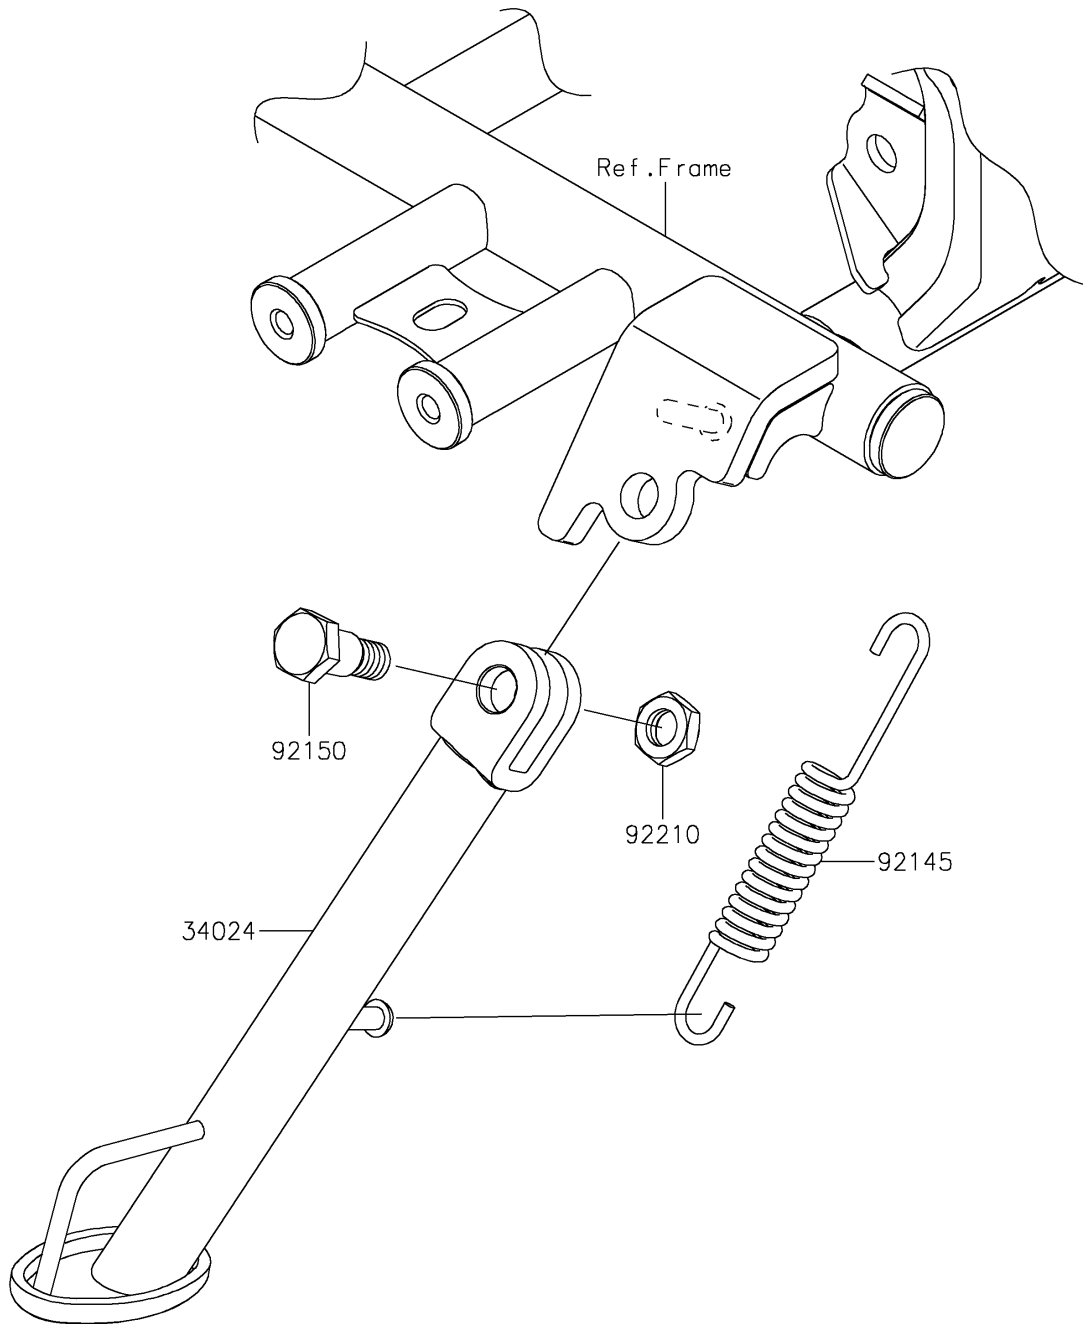

2018 W175 (Indonesia Only) PARTS DIAGRAM

Stand(s)

F2190

2018 W175 (Indonesia Only) PARTS LIST

Stand(s)

ITEM NAME	PART NUMBER	QUANTITY
STAND-SIDE,F.S.BLACK (Ref # 34024)	34024-0148-18R	1
SPRING,STAND (Ref # 92145)	92145-0106	1
BOLT,SIDE STAND (Ref # 92150)	92150-1545	1
NUT,LOCK,10MM (Ref # 92210)	92210-1672	1