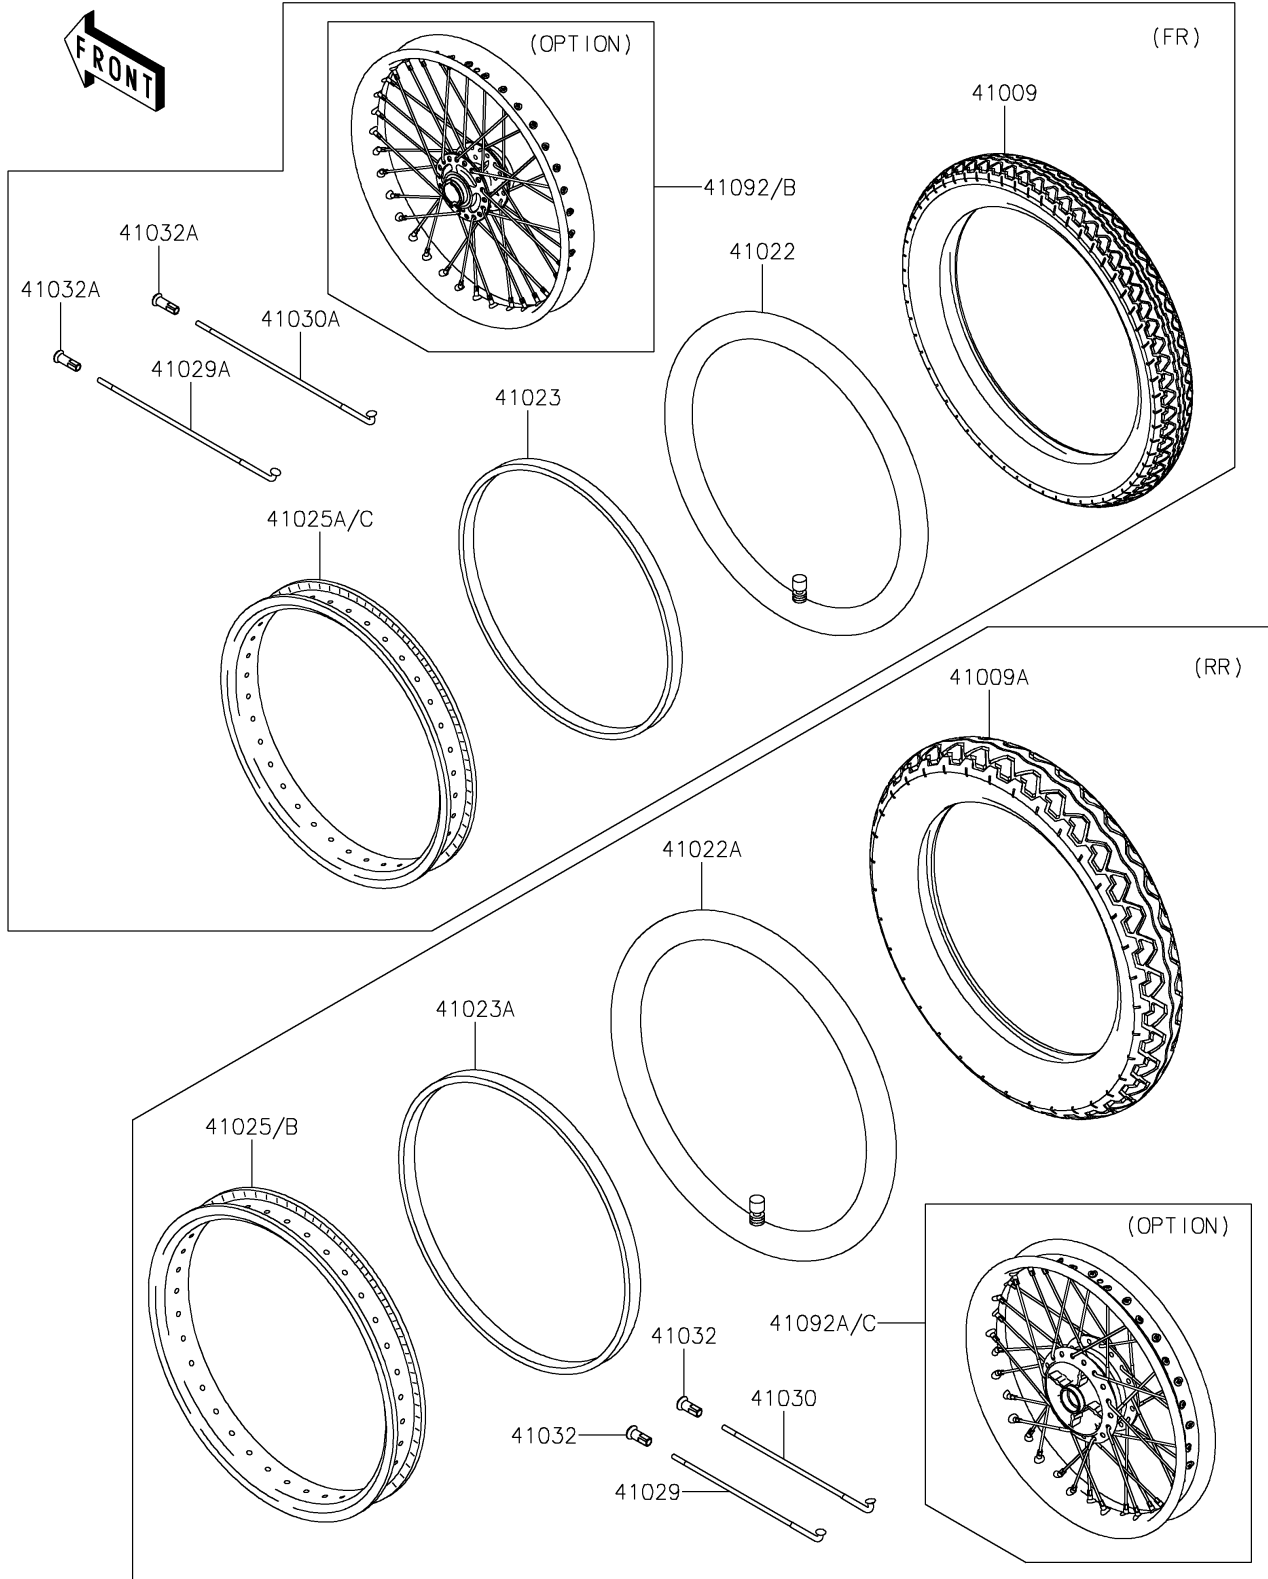

2019 W175 SE (Indonesia Only) PARTS DIAGRAM

Tires

F2210

2019 W175 SE (Indonesia Only) PARTS LIST

Tires

ITEM NAME	PART NUMBER	QUANTITY
TIRE,FR,80/100-17 46P,NF25(IRC (Ref # 41009)	41009-0759	1
TIRE,RR,100/90-17 55P,NR25(IRC (Ref # 41009A)	41009-0760	1
TUBE-TIRE,FR,80/100-17,IRC (Ref # 41022)	41022-0091	1
TUBE-TIRE,RR,100/90-17 (Ref # 41022A)	41022-0092	1
BAND-RIM,FR,80/100-17 (Ref # 41023)	41023-0040	1
BAND-RIM,RR,100/90-17 (Ref # 41023A)	41023-0041	1
RIM,FR,17X1.60,BLACK (Ref # 41025A)	41025-0379	1
RIM,RR,17X1.85,BLACK (Ref # 41025B)	41025-0380	1
SPOKE-INNER,RR,155.5MMX95D (Ref # 41029)	41029-0092	18
SPOKE-INNER,FR,168MMX106D (Ref # 41029A)	41029-0097	18
SPOKE-OUTER,RR,155MMX80D (Ref # 41030)	41030-0024	18
SPOKE-OUTER,FR,167.5MMX85D (Ref # 41030A)	41030-0027	18
NIPPLE-SPOKE,RR (Ref # 41032)	41032-0006	36
NIPPLE-SPOKE,FR (Ref # 41032A)	41032-0018	36
WHEEL-SUB ASSY,FR (Ref # 41092B)	41092-0018	1
WHEEL-SUB ASSY,RR (Ref # 41092C)	41092-0019	1