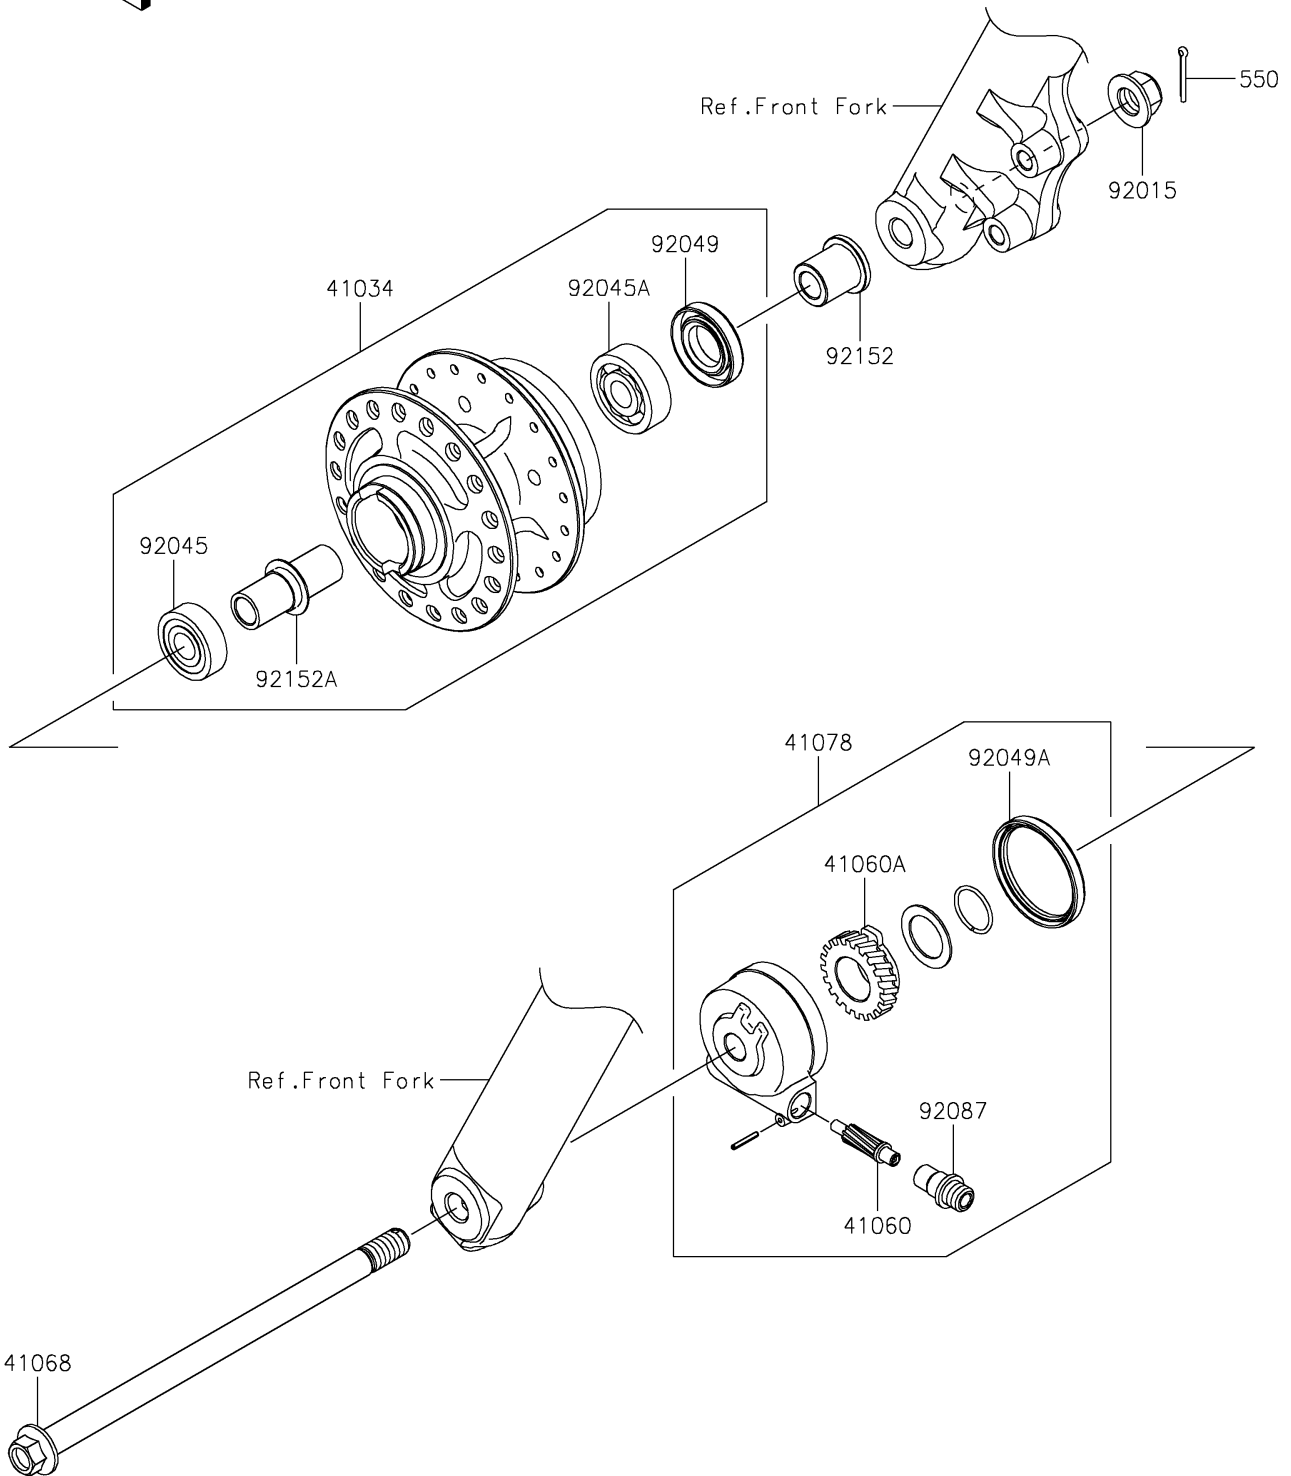

# 2019 W175 SE PARTS DIAGRAM

Front Hub

F2230

## 2019 W175 SE PARTS LIST

### Front Hub

ITEM NAME	PART NUMBER	QUANTITY
DRUM-ASSY,FR BRAKE (Ref # 41034)	41034-0590	1
GEAR-METER SCREW,9T (Ref # 41060)	41060-0016	1
GEAR-METER SCREW,23T (Ref # 41060A)	41060-0017	1
AXLE,12X217 (Ref # 41068)	41068-0625	1
CASE-ASSY-METER GEAR (Ref # 41078)	41078-0018	1
NUT,LOCK,FLANGED,12MM (Ref # 92015)	92015-1433	1
BEARING-BALL,#6301DUC3E (Ref # 92045)	92045-0714	1
BEARING-BALL,601B6201UU (Ref # 92045A)	92045-0747	1
SEAL-OIL,20X37X6.5 (Ref # 92049)	92049-0113	1
SEAL-OIL,42X50X6 (Ref # 92049A)	92049-0727	1
BUSHING-METER GEAR (Ref # 92087)	92087-1065	1
COLLAR (Ref # 92152)	92152-2372	1
COLLAR,12.1X17X50 (Ref # 92152A)	92152-2373	1
PIN-COTTER,2.5X20 (Ref # 550)	550AA2520	1