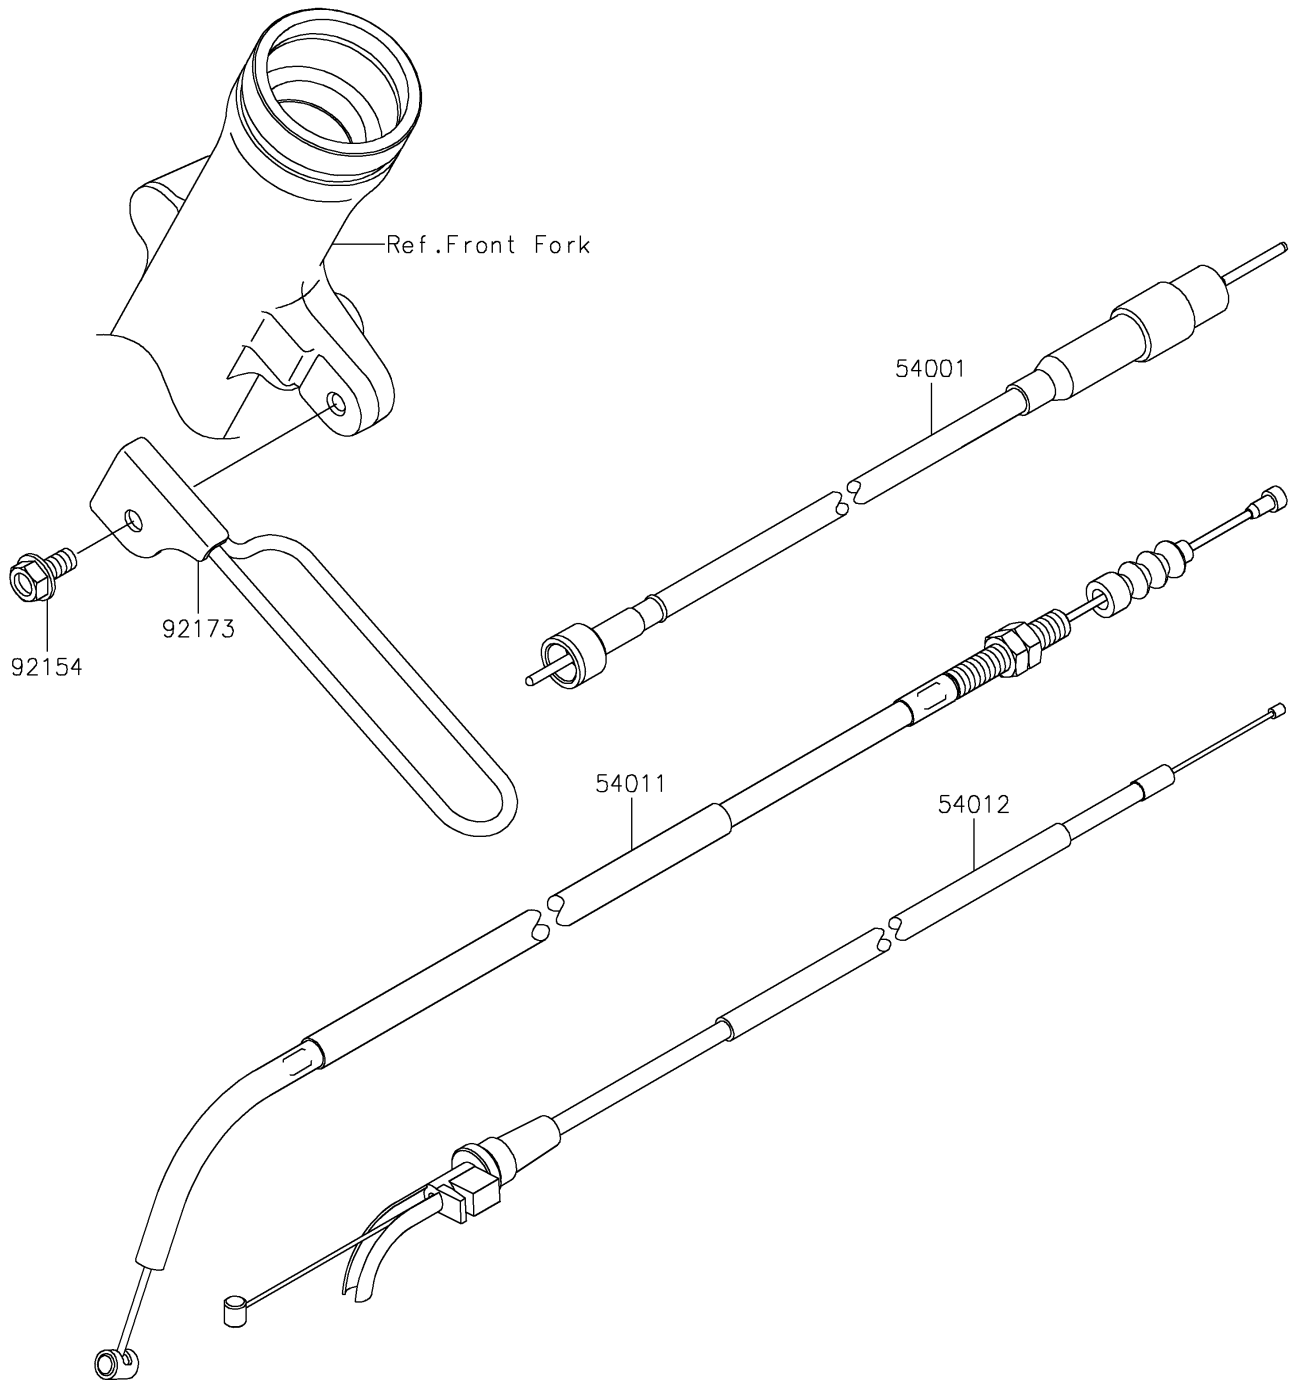

2019 W175 SE (Indonesia Only) PARTS DIAGRAM

Cables

F2540

2019 W175 SE (Indonesia Only) PARTS LIST

Cables

ITEM NAME	PART NUMBER	QUANTITY
CABLE-SPEEDOMETER (Ref # 54001)	54001-0036	1
CABLE-CLUTCH (Ref # 54011)	54011-0635	1
CABLE-THROTTLE (Ref # 54012)	54012-0658	1
BOLT,FLANGED,6X12 (Ref # 92154)	92154-2776	1
CLAMP (Ref # 92173)	92173-1754	1