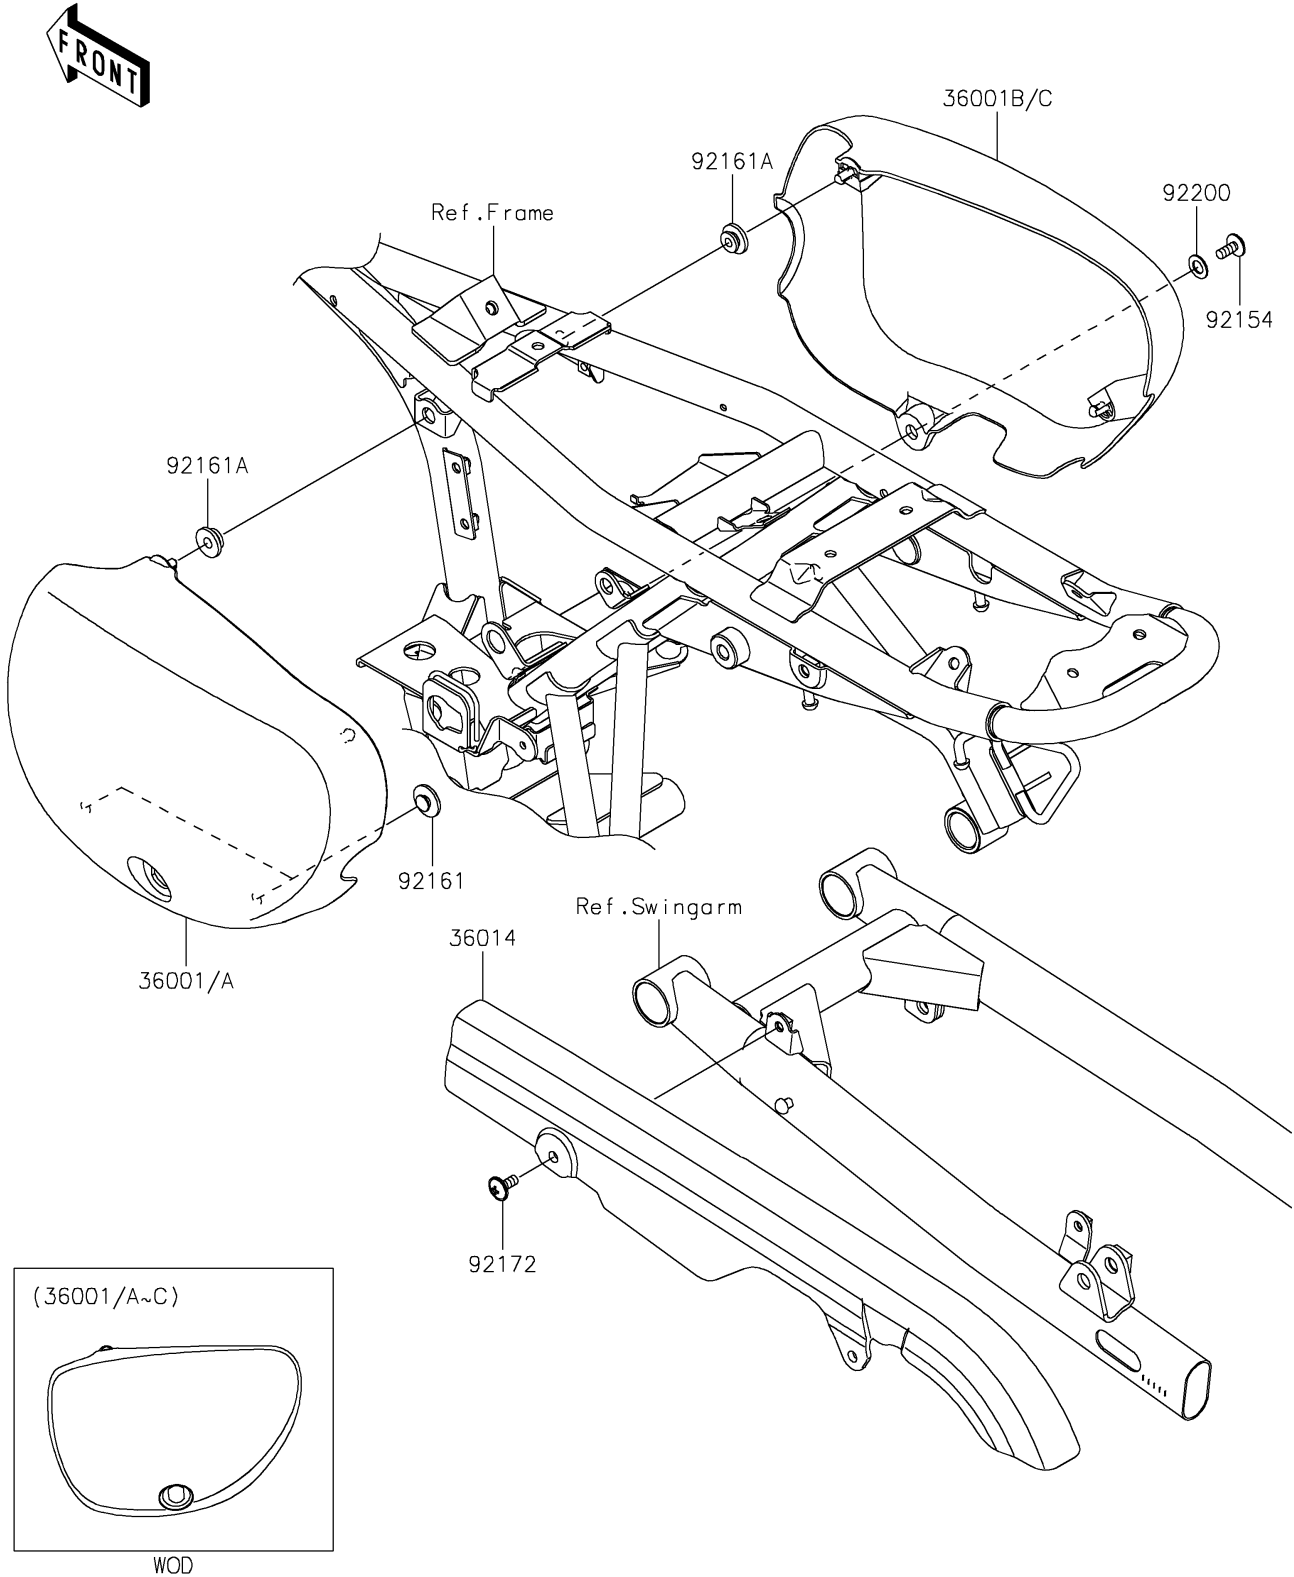

2019 W175 SE PARTS DIAGRAM

Side Covers/Chain Cover

F2610

2019 W175 SE PARTS LIST

Side Covers/Chain Cover

ITEM NAME	PART NUMBER	QUANTITY
COVER-SIDE,LH,EBONY (Ref # 36001A)	36001-0654-H8	1
COVER-SIDE,RH,EBONY (Ref # 36001C)	36001-0655-H8	1
CASE-CHAIN (Ref # 36014)	36014-0570	1
BOLT,SOCKET,6X14 (Ref # 92154)	92154-1208	1
DAMPER,8X22X10 (Ref # 92161)	92161-1685	2
DAMPER (Ref # 92161A)	92161-1810	4
SCREW,6X14 (Ref # 92172)	92172-1197	2
WASHER,9X18X1 (Ref # 92200)	92200-1977	1