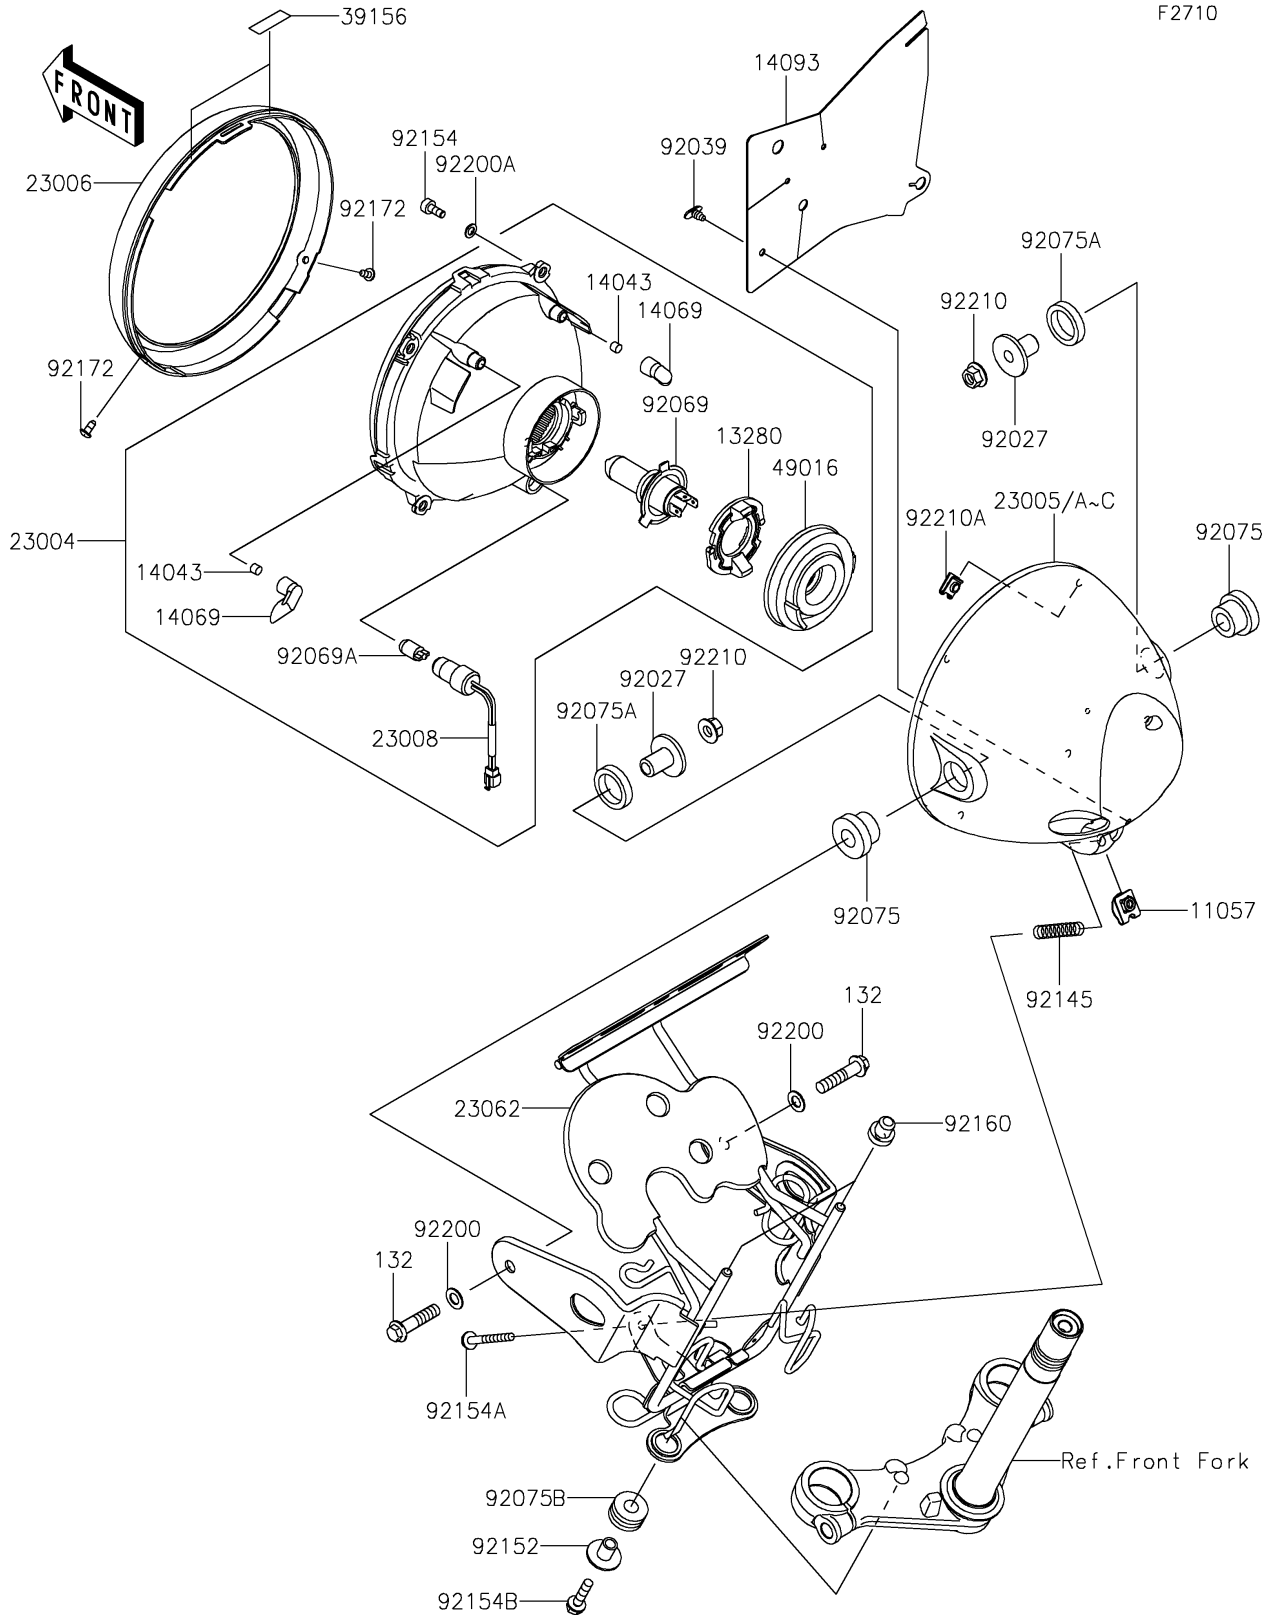

# 2018 W175 SE (Indonesia Only) PARTS DIAGRAM

Headlight(s)(AJF/AJFA)

## 2018 W175 SE (Indonesia Only) PARTS LIST

Headlight(s)(AJF/AJFA)

ITEM NAME	PART NUMBER	QUANTITY
BRACKET (Ref # 11057)	11057-1065	1
HOLDER (Ref # 13280)	13280-0902	1
FILTER (Ref # 14043)	14043-0020	2
BREATHER (Ref # 14069)	14069-0031	2
COVER (Ref # 14093)	14093-0754	1
LAMP-HEAD (Ref # 23004)	23004-0376	1
BODY-COMP-HEAD LAMP,M.M.C.GRN (Ref # 23005)	23005-0050-36T	1
BODY-COMP-HEAD LAMP,M.S.BLACK (Ref # 23005A)	23005-0050-660	1
BODY-COMP-HEAD LAMP,M.F.S.BLK (Ref # 23005C)	23005-0050-739	1
RIM-LAMP (Ref # 23006)	23006-0020	1
SOCKET-ASSY,POSITION (Ref # 23008)	23008-0188	1
BRACKET-COMP,LICENSE PLATE (Ref # 23062)	23062-1171	1
PAD,30X10X0.21 (Ref # 39156)	39156-2352	2
COVER-SEAL (Ref # 49016)	49016-0649	1
COLLAR,L=20 (Ref # 92027)	92027-1131	2
RIVET (Ref # 92039)	92039-0792	1
BULB,12V 60/55W,H4 (Ref # 92069)	92069-0097	1
BULB,12V 5W (Ref # 92069A)	92069-0098	1
DAMPER,HEAD LAMP FITTING (Ref # 92075)	92075-1109	2
DAMPER,HEAD LAMP FITTING (Ref # 92075A)	92075-1110	2
DAMPER,10X24X12 (Ref # 92075B)	92075-1690	2
SPRING (Ref # 92145)	92145-1788	1
COLLAR (Ref # 92152)	92152-0697	2
BOLT,SOCKET,5X14 (Ref # 92154)	92154-2772	4
BOLT,FLANGED,5X45 (Ref # 92154A)	92154-2773	1
BOLT,FLANGED,6X25 (Ref # 92154B)	92154-2774	2
DAMPER (Ref # 92160)	92160-1303	2
SCREW,CROS,4X9.5 (Ref # 92172)	92172-1208	2
WASHER,8.2X15X1 (Ref # 92200)	92200-0742	2

## 2018 W175 SE (Indonesia Only) PARTS LIST

Headlight(s)(AJF/AJFA)

ITEM NAME	PART NUMBER	QUANTITY
WASHER,5.8X10X0.8 (Ref # 92200A)	92200-1983	4
NUT,8MM (Ref # 92210)	92210-0773	2
NUT,CLIP,5MM (Ref # 92210A)	92210-1666	4
BOLT-FLANGED-SMALL,8X35 (Ref # 132)	132BA0835	2