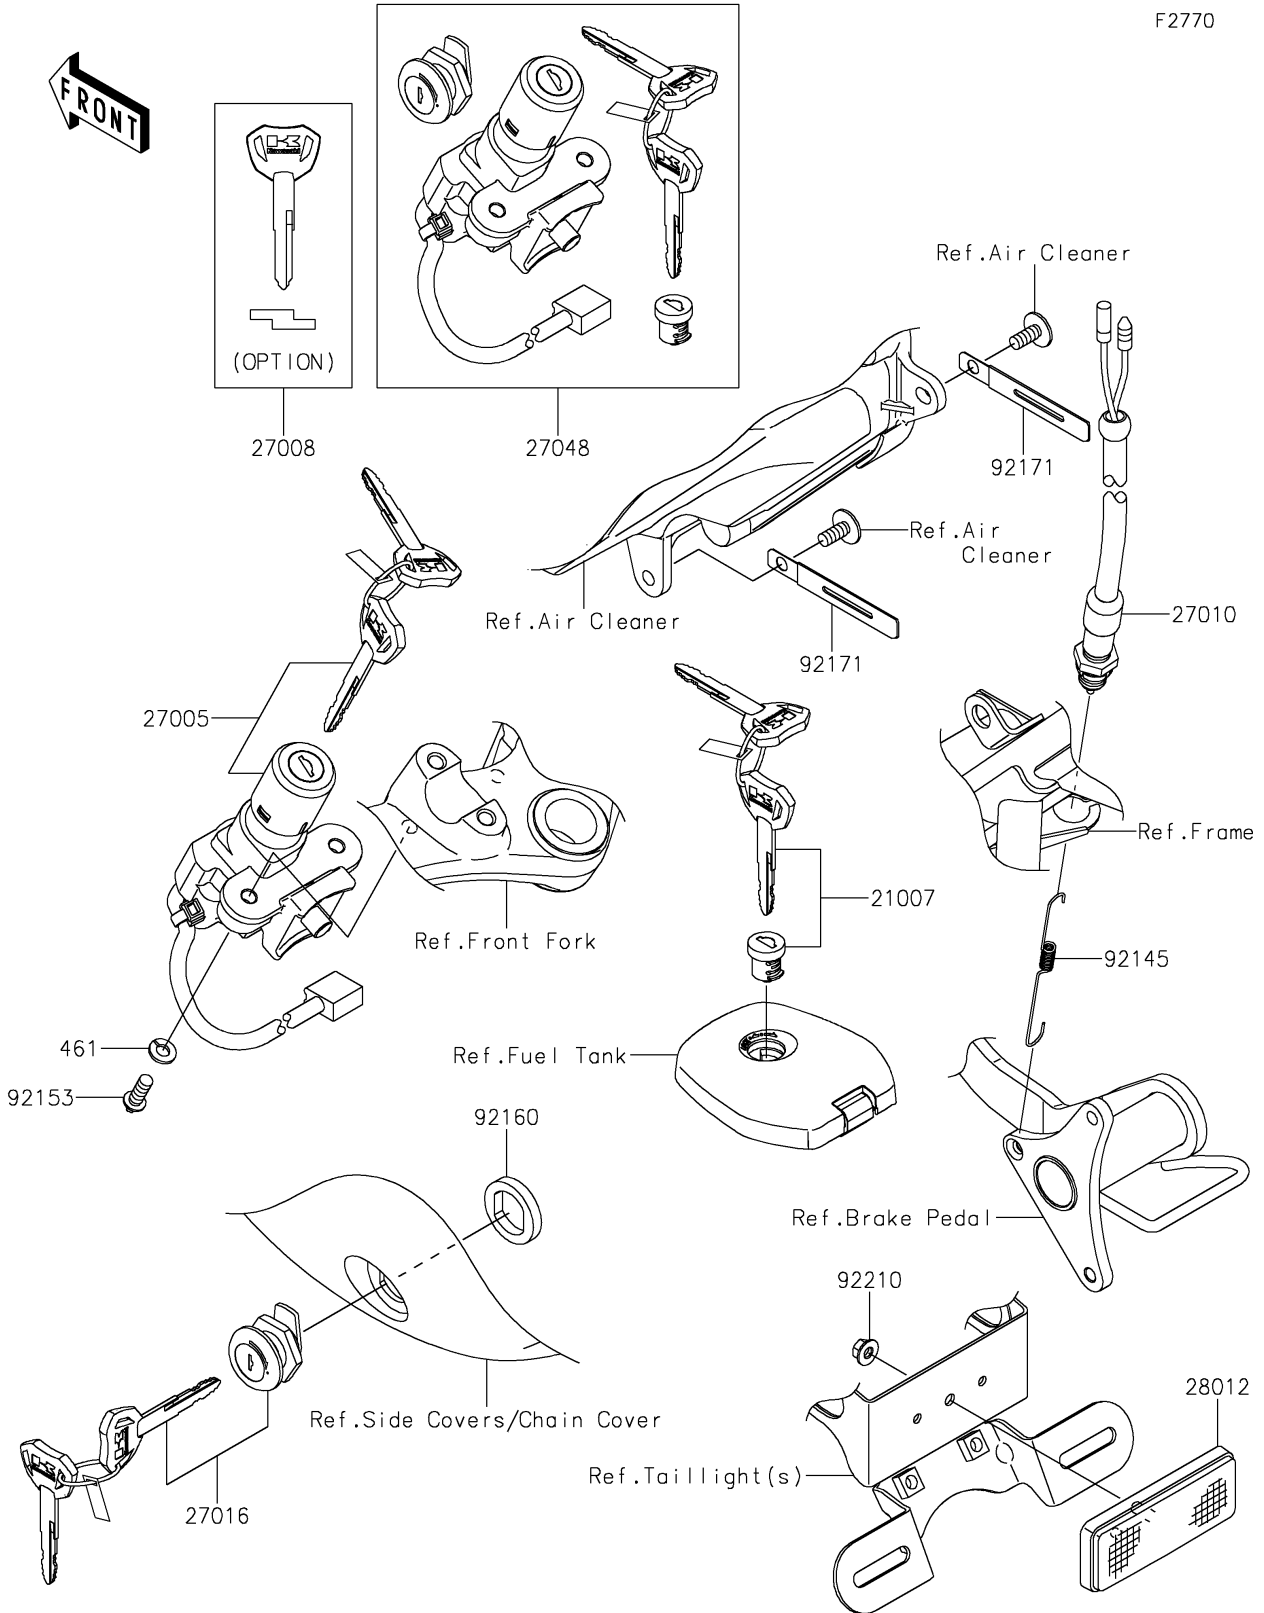

2019 W175 SE (Indonesia Only) PARTS DIAGRAM

Ignition Switch

F2770

2019 W175 SE (Indonesia Only) PARTS LIST

Ignition Switch

ITEM NAME	PART NUMBER	QUANTITY
ROTOR,LOCK,TANK CAP (Ref # 21007)	21007-5075	1
SWITCH-ASSY-IGNITION (Ref # 27005)	27005-0658	1
KEY-LOCK,BLANK (Ref # 27008)	27008-0559	1
SWITCH,REAR BRAKE (Ref # 27010)	27010-0868	1
LOCK-ASSY (Ref # 27016)	27016-5406	1
SWITCH-ASSY (Ref # 27048)	27048-5183	1
REFLECTOR-REFLEX (Ref # 28012)	28012-1077	1
SPRING,BRAKE SWITCH (Ref # 92145)	92145-0966	1
BOLT,TORX,6X16 (Ref # 92153)	92153-0967	2
DAMPER (Ref # 92160)	92160-1115	1
CLAMP,WIRING HARNESS,L=60 (Ref # 92171)	92171-1425	2
NUT,5MM (Ref # 92210)	92210-1579	1
WASHER-SPRING,6MM (Ref # 461)	461DA0600	2