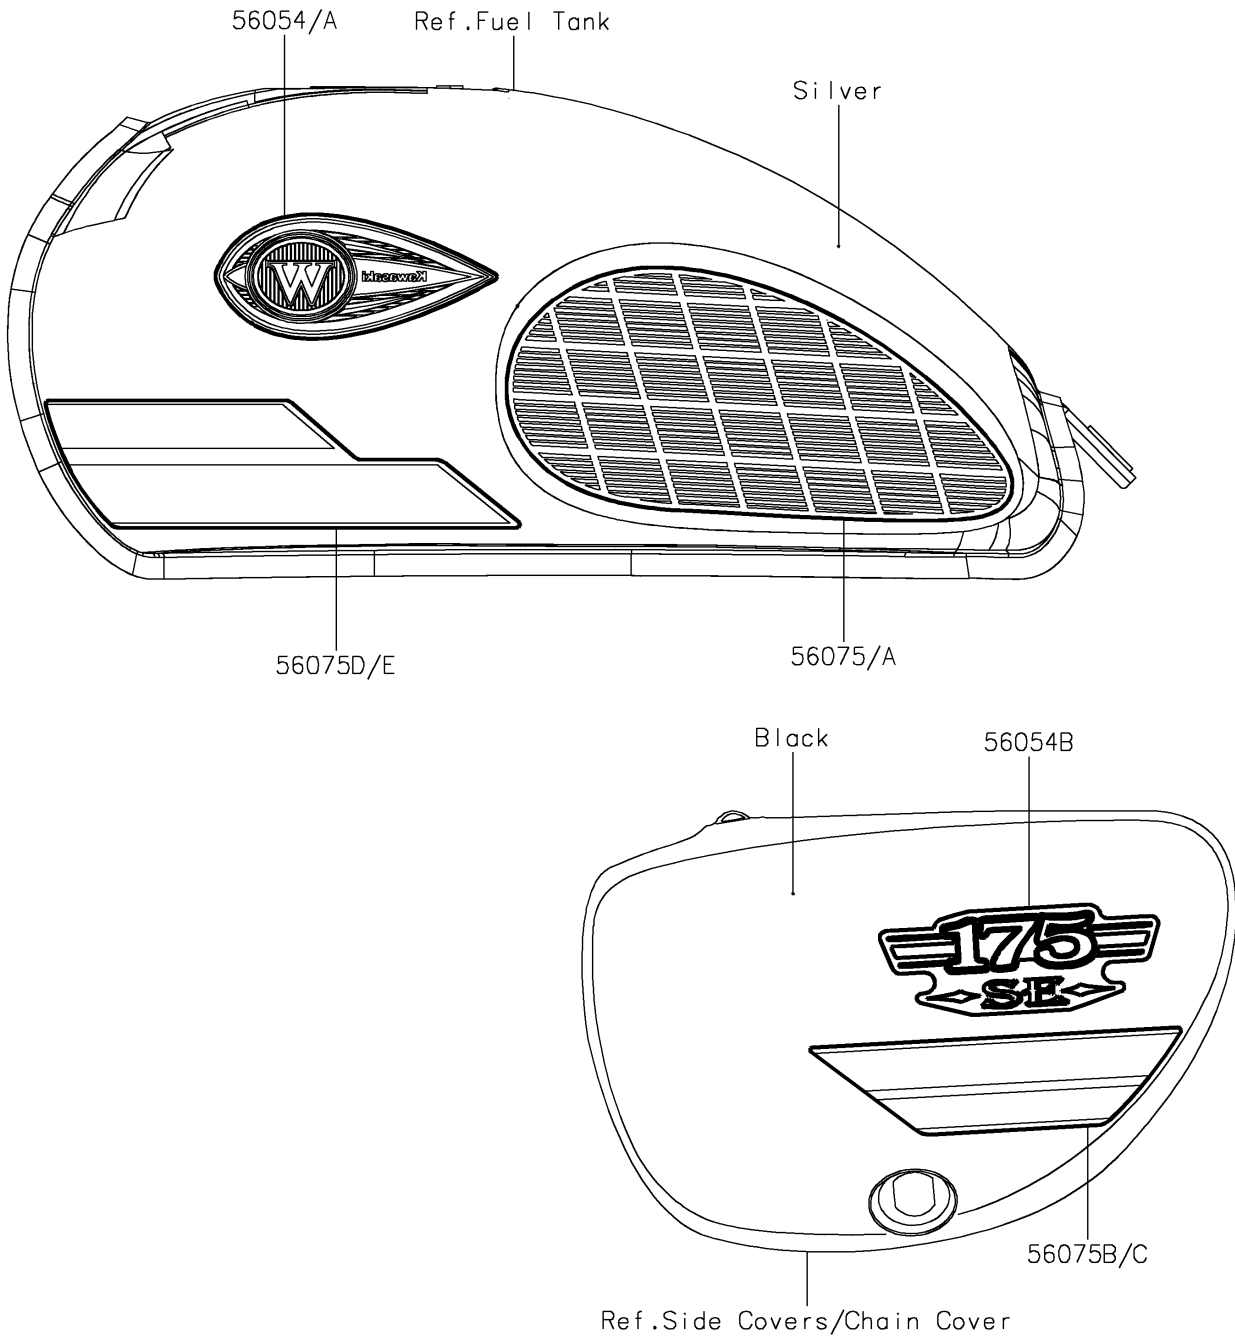

# 2019 W175 SE (Indonesia Only) PARTS DIAGRAM

Decals(Silver)(AKFA)

F2861D

## 2019 W175 SE (Indonesia Only) PARTS LIST

Decals(Silver)(AKFA)

ITEM NAME	PART NUMBER	QUANTITY
MARK,FUEL TANK,LH,W EMBLEM (Ref # 56054)	56054-2371	1
MARK,FUEL TANK,RH,W EMBLEM (Ref # 56054A)	56054-2372	1
MARK,SIDE COVER,175SE (Ref # 56054B)	56054-2554	2
PATTERN,TANK PAD,LH (Ref # 56075)	56075-7802	1
PATTERN,TANK PAD,RH (Ref # 56075A)	56075-7804	1
PATTERN,SIDE COVER,LH (Ref # 56075B)	56075-7807	1
PATTERN,SIDE COVER,RH (Ref # 56075C)	56075-7808	1
PATTERN,FUEL TANK,LH (Ref # 56075D)	56075-7809	1
PATTERN,FUEL TANK,RH (Ref # 56075E)	56075-7810	1