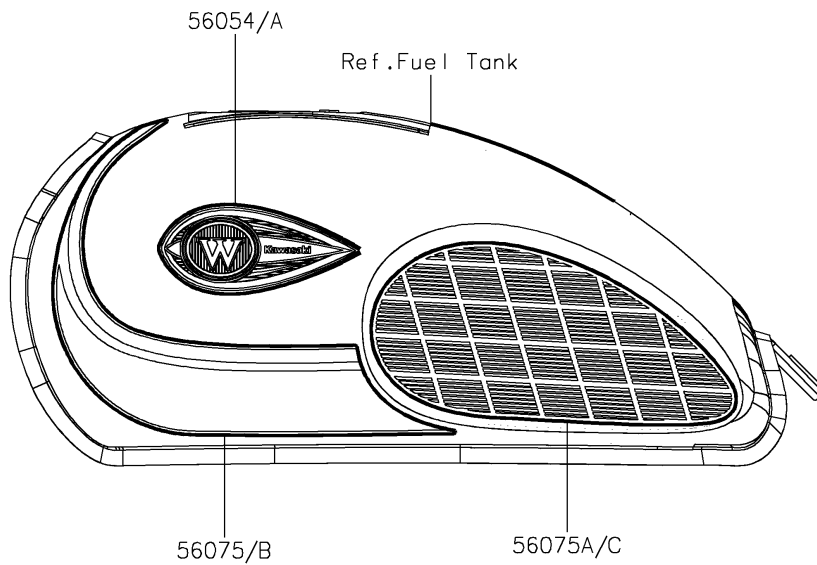

2019 W175 SE (Indonesia Only) PARTS DIAGRAM

Decals(Black)(AKFA)

F2861E

2019 W175 SE (Indonesia Only) PARTS LIST

Decals(Black)(AKFA)

ITEM NAME	PART NUMBER	QUANTITY
MARK,FUEL TANK,LH,W EMBLEM (Ref # 56054)	56054-2371	1
MARK,FUEL TANK,RH,W EMBLEM (Ref # 56054A)	56054-2372	1
MARK,SIDE COVER,175SE (Ref # 56054B)	56054-2554	2
MARK,FUEL TANK,W (Ref # 56054C)	56054-2555	1
PATTERN,FUEL TANK,LH (Ref # 56075)	56075-7801	1
PATTERN,TANK PAD,LH (Ref # 56075A)	56075-7802	1
PATTERN,FUEL TANK,RH (Ref # 56075B)	56075-7803	1
PATTERN,TANK PAD,RH (Ref # 56075C)	56075-7804	1