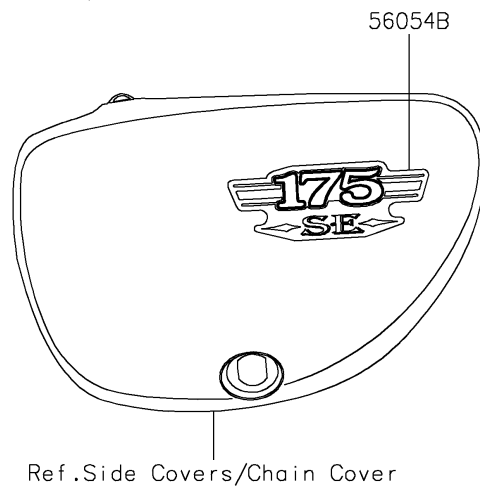

2019 W175 SE (Indonesia Only) PARTS DIAGRAM

Decals(Black)(AKFA)

F2861E

2019 W175 SE (Indonesia Only) PARTS LIST

Decals(Black)(AKFA)

ITEM NAME	PART NUMBER	QUANTITY
MARK,FUEL TANK,LH,W EMBLEM (Ref # 56054)	56054-2371	1
MARK,FUEL TANK,RH,W EMBLEM (Ref # 56054A)	56054-2372	1
MARK,SIDE COVER,175SE (Ref # 56054B)	56054-2554	2
MARK,FUEL TANK,W (Ref # 56054C)	56054-2555	1
PATTERN,FUEL TANK,LH (Ref # 56075)	56075-7801	1
PATTERN,TANK PAD,LH (Ref # 56075A)	56075-7802	1
PATTERN,FUEL TANK,RH (Ref # 56075B)	56075-7803	1
PATTERN,TANK PAD,RH (Ref # 56075C)	56075-7804	1