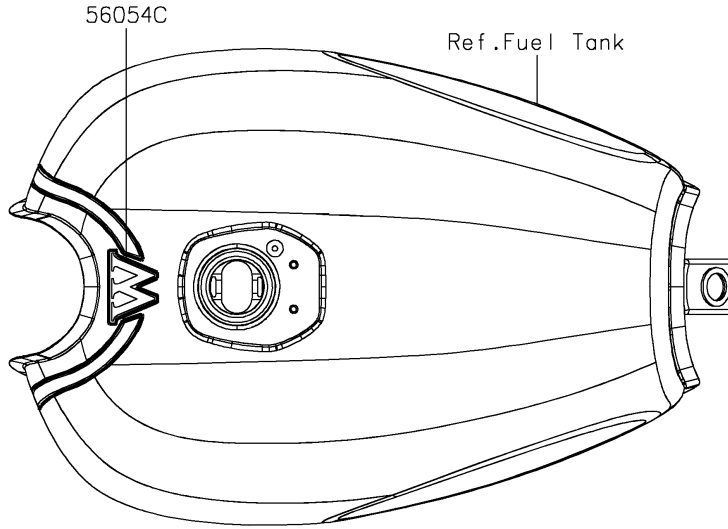

2019 W175 SE (Indonesia Only) PARTS DIAGRAM

Decals(Black)(AKFA)

F2861E

2019 W175 SE (Indonesia Only) PARTS LIST

Decals(Black)(AKFA)

ITEM NAME	PART NUMBER	QUANTITY
MARK,FUEL TANK,LH,W EMBLEM (Ref # 56054)	56054-2371	1
MARK,FUEL TANK,RH,W EMBLEM (Ref # 56054A)	56054-2372	1
MARK,SIDE COVER,175SE (Ref # 56054B)	56054-2554	2
MARK,FUEL TANK,W (Ref # 56054C)	56054-2555	1
PATTERN,FUEL TANK,LH (Ref # 56075)	56075-7801	1
PATTERN,TANK PAD,LH (Ref # 56075A)	56075-7802	1
PATTERN,FUEL TANK,RH (Ref # 56075B)	56075-7803	1
PATTERN,TANK PAD,RH (Ref # 56075C)	56075-7804	1