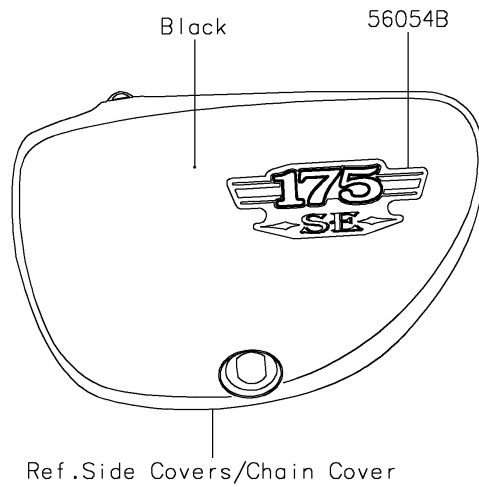

2019 W175 SE (Indonesia Only) PARTS DIAGRAM

Decals(Blue)(AKFA)

F2861F

2019 W175 SE (Indonesia Only) PARTS LIST

Decals(Blue)(AKFA)

ITEM NAME	PART NUMBER	QUANTITY
MARK,FUEL TANK,LH,W EMBLEM (Ref # 56054)	56054-2371	1
MARK,FUEL TANK,RH,W EMBLEM (Ref # 56054A)	56054-2372	1
MARK,SIDE COVER,175SE (Ref # 56054B)	56054-2554	2
MARK,FUEL TANK,W (Ref # 56054C)	56054-2555	1
PATTERN,TANK PAD,LH (Ref # 56075)	56075-7802	1
PATTERN,TANK PAD,RH (Ref # 56075A)	56075-7804	1
PATTERN,FUEL TANK,LH (Ref # 56075B)	56075-7805	1
PATTERN,FUEL TANK,RH (Ref # 56075C)	56075-7806	1