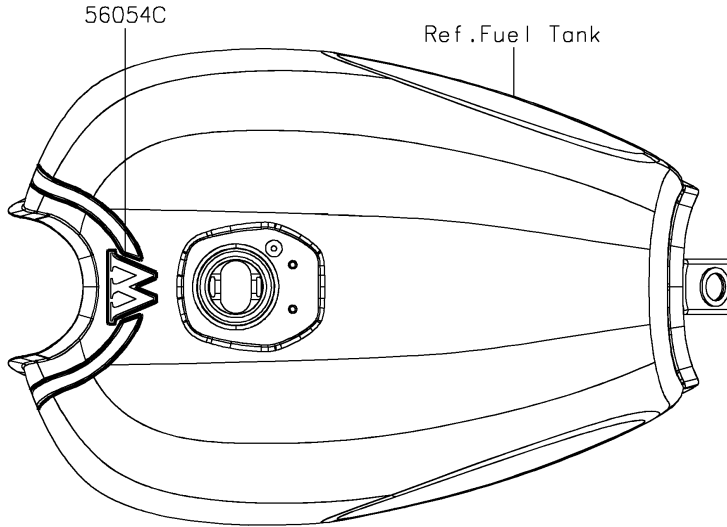

2019 W175 SE (Indonesia Only) PARTS DIAGRAM

Decals(Blue)(AKFA)

F2861F

2019 W175 SE (Indonesia Only) PARTS LIST

Decals(Blue)(AKFA)

ITEM NAME	PART NUMBER	QUANTITY
MARK,FUEL TANK,LH,W EMBLEM (Ref # 56054)	56054-2371	1
MARK,FUEL TANK,RH,W EMBLEM (Ref # 56054A)	56054-2372	1
MARK,SIDE COVER,175SE (Ref # 56054B)	56054-2554	2
MARK,FUEL TANK,W (Ref # 56054C)	56054-2555	1
PATTERN,TANK PAD,LH (Ref # 56075)	56075-7802	1
PATTERN,TANK PAD,RH (Ref # 56075A)	56075-7804	1
PATTERN,FUEL TANK,LH (Ref # 56075B)	56075-7805	1
PATTERN,FUEL TANK,RH (Ref # 56075C)	56075-7806	1