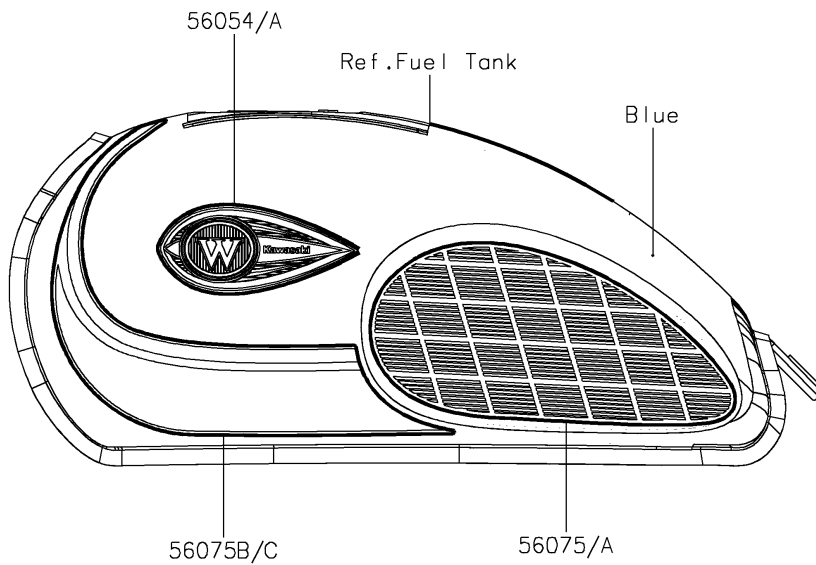

2019 W175 SE (Indonesia Only) PARTS DIAGRAM

Decals(Blue)(AKFA)

F2861F

2019 W175 SE (Indonesia Only) PARTS LIST

Decals(Blue)(AKFA)

ITEM NAME	PART NUMBER	QUANTITY
MARK,FUEL TANK,LH,W EMBLEM (Ref # 56054)	56054-2371	1
MARK,FUEL TANK,RH,W EMBLEM (Ref # 56054A)	56054-2372	1
MARK,SIDE COVER,175SE (Ref # 56054B)	56054-2554	2
MARK,FUEL TANK,W (Ref # 56054C)	56054-2555	1
PATTERN,TANK PAD,LH (Ref # 56075)	56075-7802	1
PATTERN,TANK PAD,RH (Ref # 56075A)	56075-7804	1
PATTERN,FUEL TANK,LH (Ref # 56075B)	56075-7805	1
PATTERN,FUEL TANK,RH (Ref # 56075C)	56075-7806	1