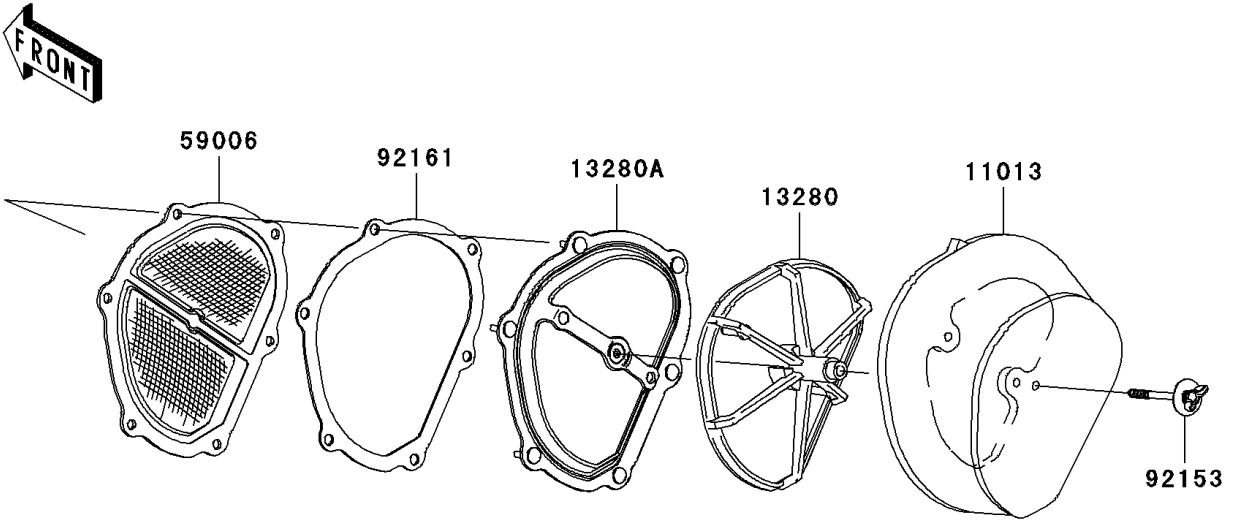

# 2007 KX250F PARTS DIAGRAM

Air Cleaner

E1130

### Air Cleaner

ITEM NAME	PART NUMBER	QUANTITY
BOLT-FLANGED,5X12 (Ref # 130)	130G0512	1
CASE-AIR FILTER,F.BLACK (Ref # 11011)	11011-0055-6Z	1
ELEMENT-AIR FILTER (Ref # 11013)	11013-0011	1
PLATE,DUCT FITTING (Ref # 13271)	13271-0730	1
HOLDER,ELEMENT (Ref # 13280)	13280-0108	1
HOLDER (Ref # 13280A)	13280-0170	1
DUCT,FUNNEL (Ref # 14073)	14073-0139	1
ARRESTER-FLAME (Ref # 59006)	59006-0011	1
NUT,FLANGED,5MM (Ref # 92015)	92015-1259	5
COLLAR (Ref # 92152)	92152-0275	2
BOLT,6X75 (Ref # 92153)	92153-0623	1
BOLT,6X16 (Ref # 92153A)	92153-0863	2
DAMPER (Ref # 92161)	92161-0213	2
CLAMP,CARBURETOR,DUCT (Ref # 92171)	92171-0651	1