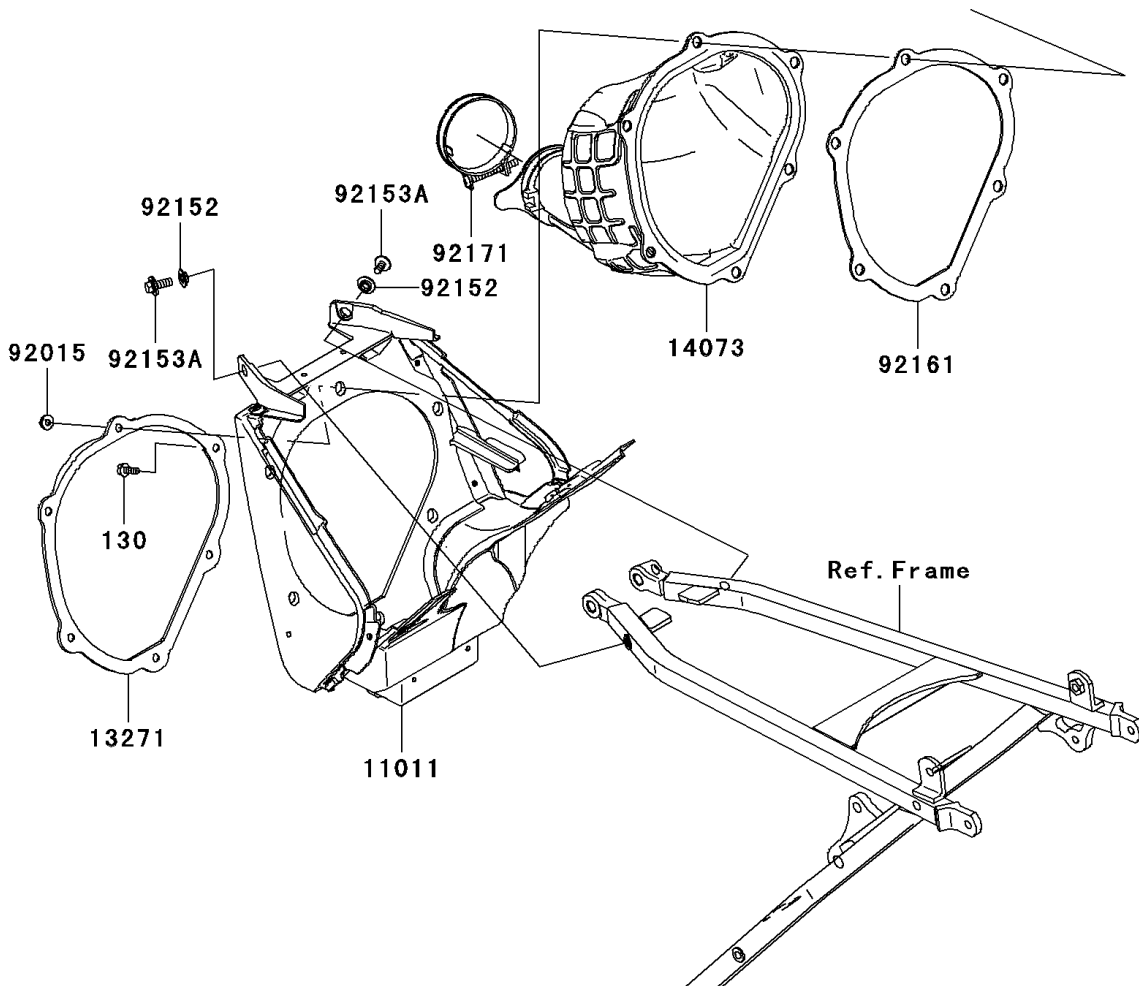

# 2007 KX250F PARTS DIAGRAM

Air Cleaner

E1130

## 2007 KX250F PARTS LIST

### Air Cleaner

ITEM NAME	PART NUMBER	QUANTITY
BOLT-FLANGED,5X12 (Ref # 130)	130G0512	1
CASE-AIR FILTER,F.BLACK (Ref # 11011)	11011-0055-6Z	1
ELEMENT-AIR FILTER (Ref # 11013)	11013-0011	1
PLATE,DUCT FITTING (Ref # 13271)	13271-0730	1
HOLDER,ELEMENT (Ref # 13280)	13280-0108	1
HOLDER (Ref # 13280A)	13280-0170	1
DUCT,FUNNEL (Ref # 14073)	14073-0139	1
ARRESTER-FLAME (Ref # 59006)	59006-0011	1
NUT,FLANGED,5MM (Ref # 92015)	92015-1259	5
COLLAR (Ref # 92152)	92152-0275	2
BOLT,6X75 (Ref # 92153)	92153-0623	1
BOLT,6X16 (Ref # 92153A)	92153-0863	2
DAMPER (Ref # 92161)	92161-0213	2
CLAMP,CARBURETOR,DUCT (Ref # 92171)	92171-0651	1