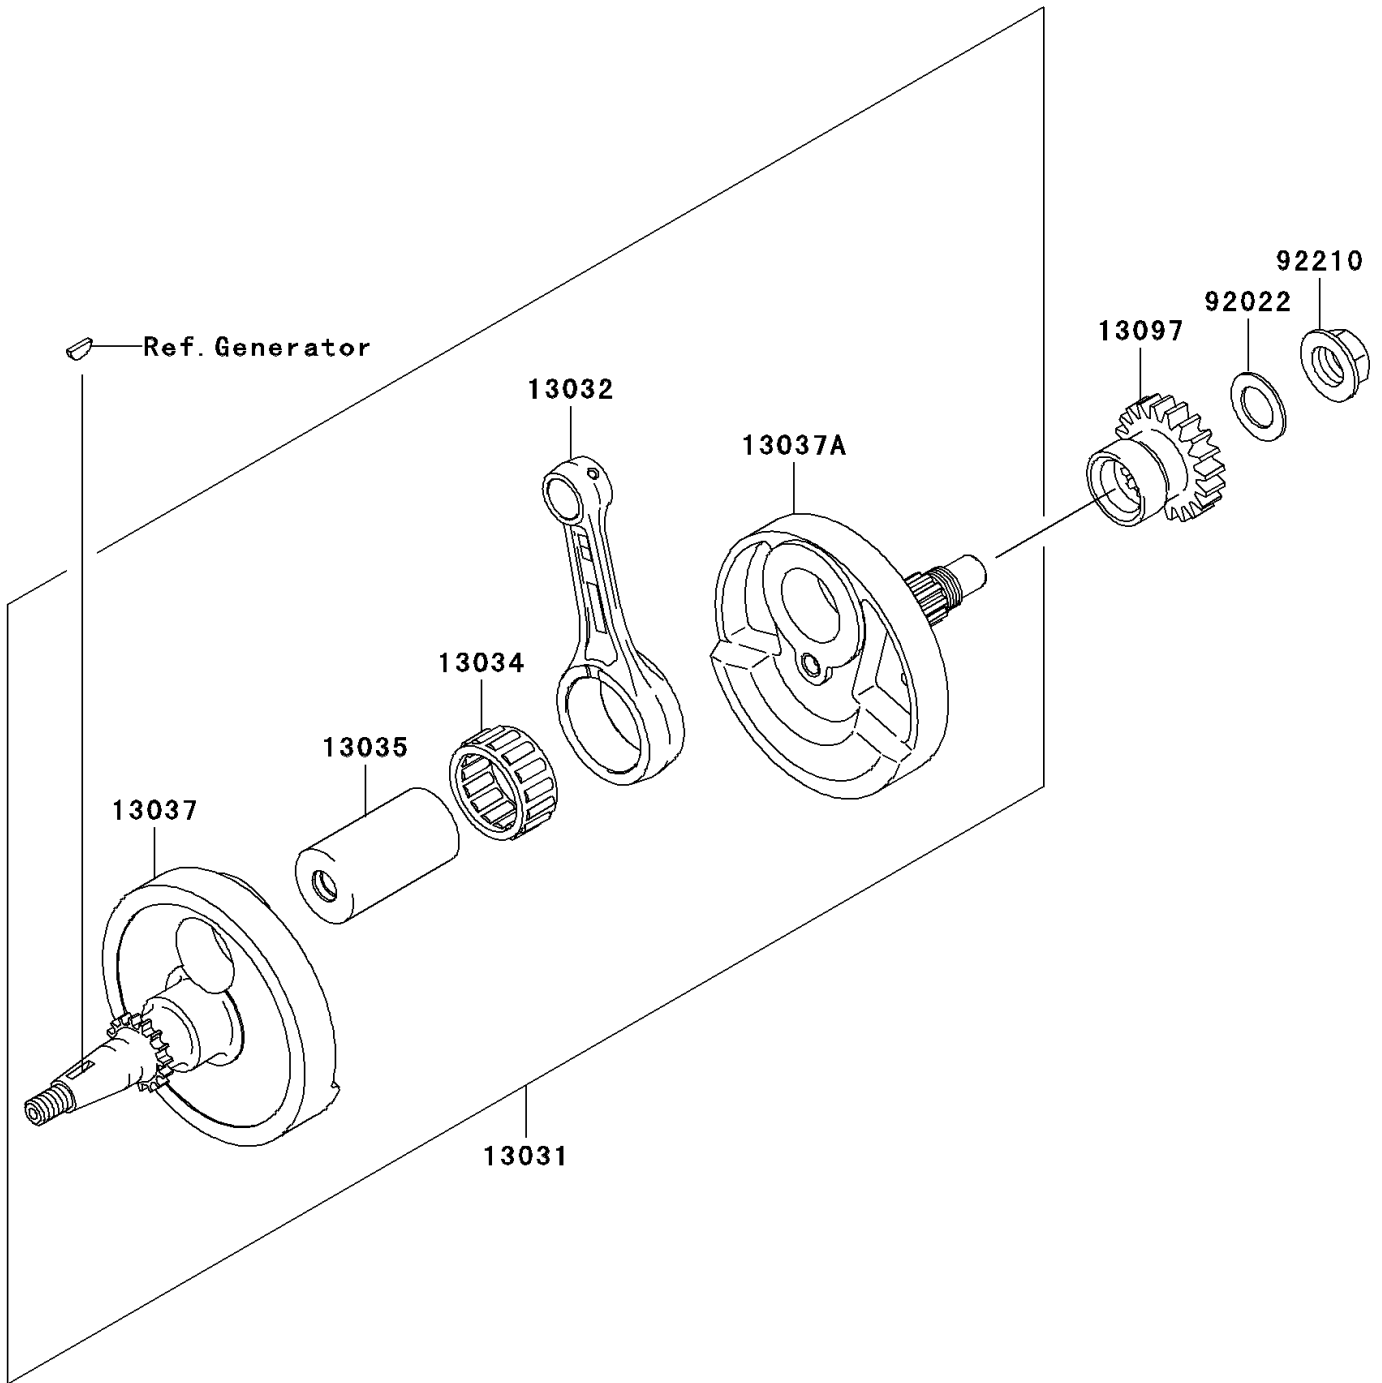

# 2007 KX250F PARTS DIAGRAM

Crankshaft

E1321

## 2007 KX250F PARTS LIST

### Crankshaft

ITEM NAME	PART NUMBER	QUANTITY
CRANKSHAFT-COMP (Ref # 13031)	13031-0074	1
ROD-CONNECTING (Ref # 13032)	13032-0047	1
BEARING-BIG END,B4 (Ref # 13034)	13034-0014	1
PIN-CRANK (Ref # 13035)	13035-0015	1
CRANKSHAFT,LH (Ref # 13037)	13037-0089	1
CRANKSHAFT,RH (Ref # 13037A)	13037-0108	1
GEAR-PRIMARY SPUR,20T (Ref # 13097)	13097-0008	1
WASHER,16.5X27X1.4 (Ref # 92022)	92022-054	1
NUT,LEFT HANDED,16MM (Ref # 92210)	92210-0350	1