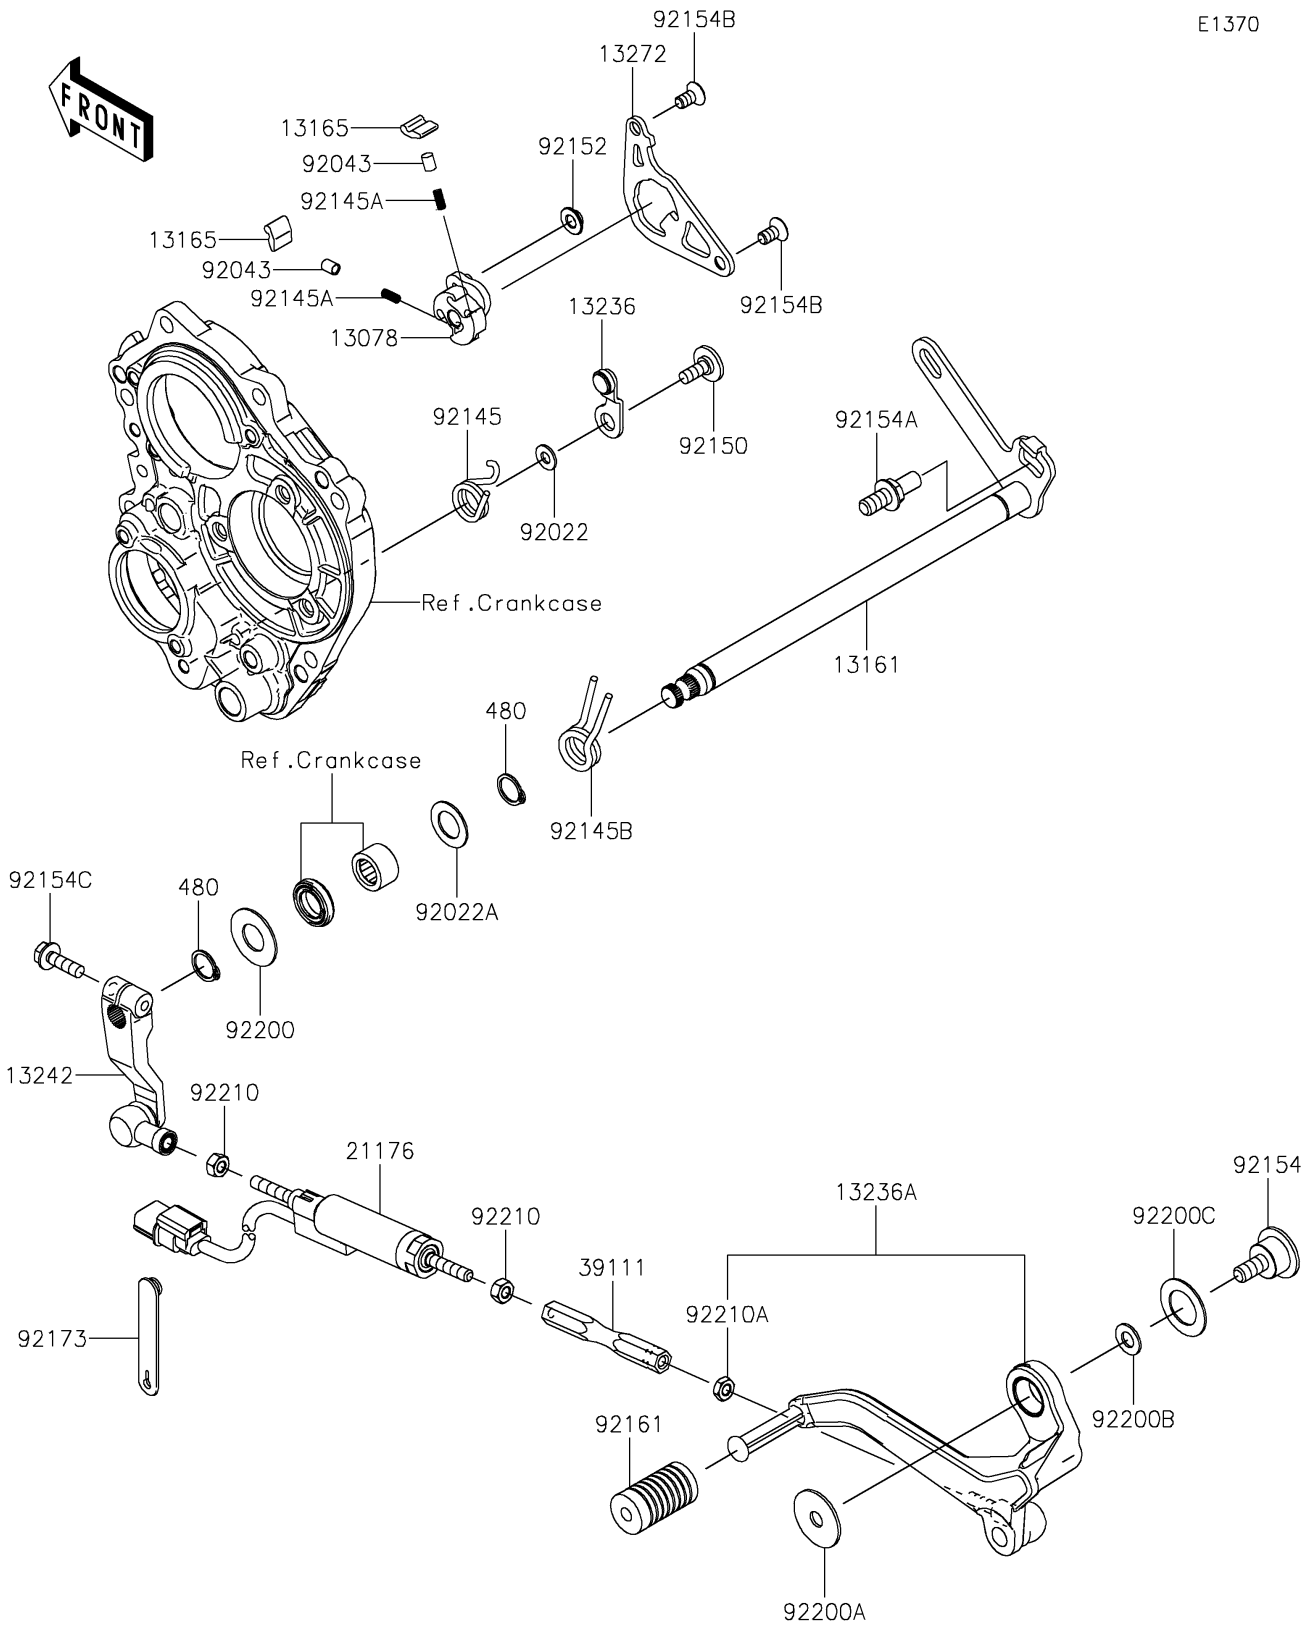

2021 Ninja® ZX™ -10R ABS PARTS DIAGRAM

Gear Change Mechanism

E1370

2021 Ninja® ZX™ -10R ABS PARTS LIST

Gear Change Mechanism

ITEM NAME	PART NUMBER	QUANTITY
RATCHET (Ref # 13078)	13078-0012	1
LEVER-COMP-CHANGE SHAFT (Ref # 13161)	13161-0078	1
PAWL (Ref # 13165)	13165-0018	2
LEVER-COMP,POSITION (Ref # 13236)	13236-0192	1
LEVER-COMP,CHANGE PEDAL (Ref # 13236A)	13236-0843	1
LEVER-ASSY-CHANGE (Ref # 13242)	13242-0241	1
PLATE (Ref # 13272)	13272-2171	1
SENSOR,QUICK SHIFTER (Ref # 21176)	21176-0850	1
ROD-TIE (Ref # 39111)	39111-0338	1
WASHER,6X12.8X1.2 (Ref # 92022)	92022-1827	1
WASHER,14.3X24X1 (Ref # 92022A)	92022-272	1
PIN,PLUNGER (Ref # 92043)	92043-1676	2
SPRING (Ref # 92145)	92145-0849	1
SPRING (Ref # 92145A)	92145-1490	2
SPRING (Ref # 92145B)	92145-1734	1
BOLT,SOCKET,6X16 (Ref # 92150)	92150-1673	1
COLLAR (Ref # 92152)	92152-1414	1
BOLT (Ref # 92154)	92154-1884	1
BOLT,RETURN SPRING (Ref # 92154A)	92154-1885	1
BOLT,TORX,6X8.7 (Ref # 92154B)	92154-1886	2
BOLT,FLANGED,6X20 (Ref # 92154C)	92154-2090	1
DAMPER (Ref # 92161)	92161-2401	1
CLAMP (Ref # 92173)	92173-2199	1
WASHER (Ref # 92200)	92200-0265	1
WASHER,8.2X30X1.5 (Ref # 92200A)	92200-0810	1
WASHER,8.2X18X1.2 (Ref # 92200B)	92200-0811	1
WASHER,18.3X30X1 (Ref # 92200C)	92200-0812	1
NUT,6MM (Ref # 92210)	92210-1100	2
NUT,LEFT HANDED,6MM (Ref # 92210A)	92210-1101	1

2021 Ninja® ZX™ -10R ABS PARTS LIST

Gear Change Mechanism

ITEM NAME	PART NUMBER	QUANTITY
CIRCLIP-TYPE-C,14MM (Ref # 480)	480J1400	2