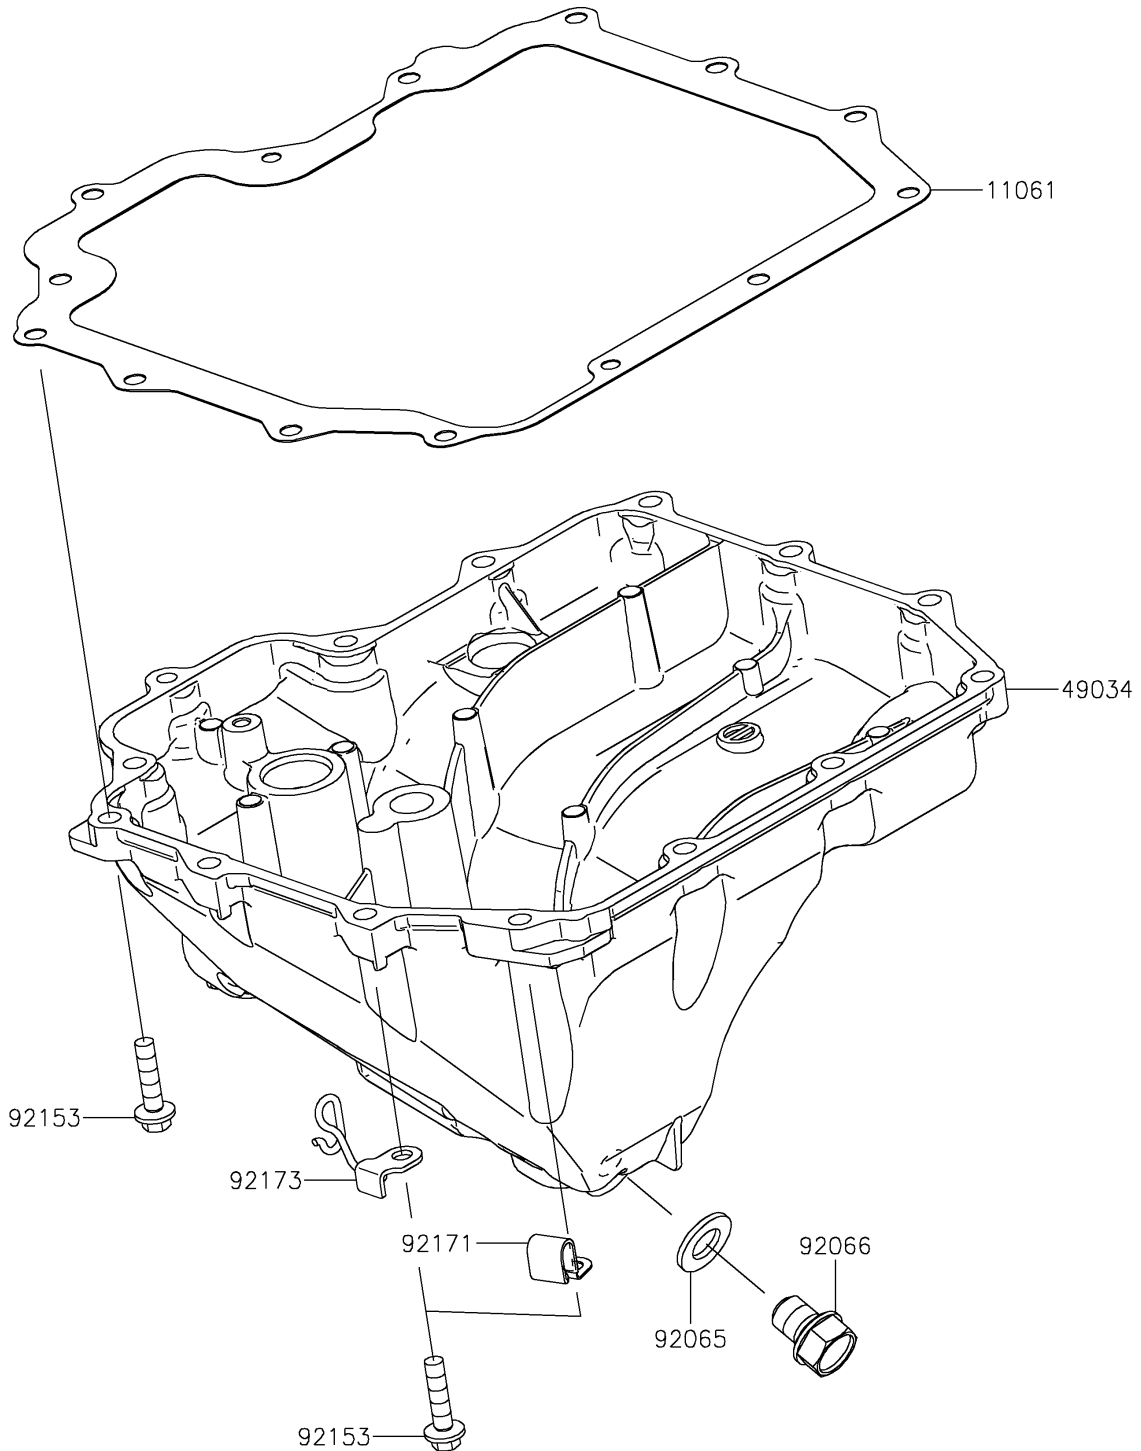

2021 Ninja® ZX™ -10R ABS PARTS DIAGRAM

Oil Pan

E1434

2021 Ninja® ZX™ -10R ABS PARTS LIST

Oil Pan

ITEM NAME	PART NUMBER	QUANTITY
GASKET,OIL PAN (Ref # 11061)	11061-0747	1
PAN-OIL (Ref # 49034)	49034-0580	1
GASKET,12X22X2 (Ref # 92065)	92065-097	1
PLUG,12X15 (Ref # 92066)	92066-0079	1
BOLT,FLANGED,6X25 (Ref # 92153)	92153-1569	14
CLAMP (Ref # 92171)	92171-0534	1
CLAMP (Ref # 92173)	92173-1555	1