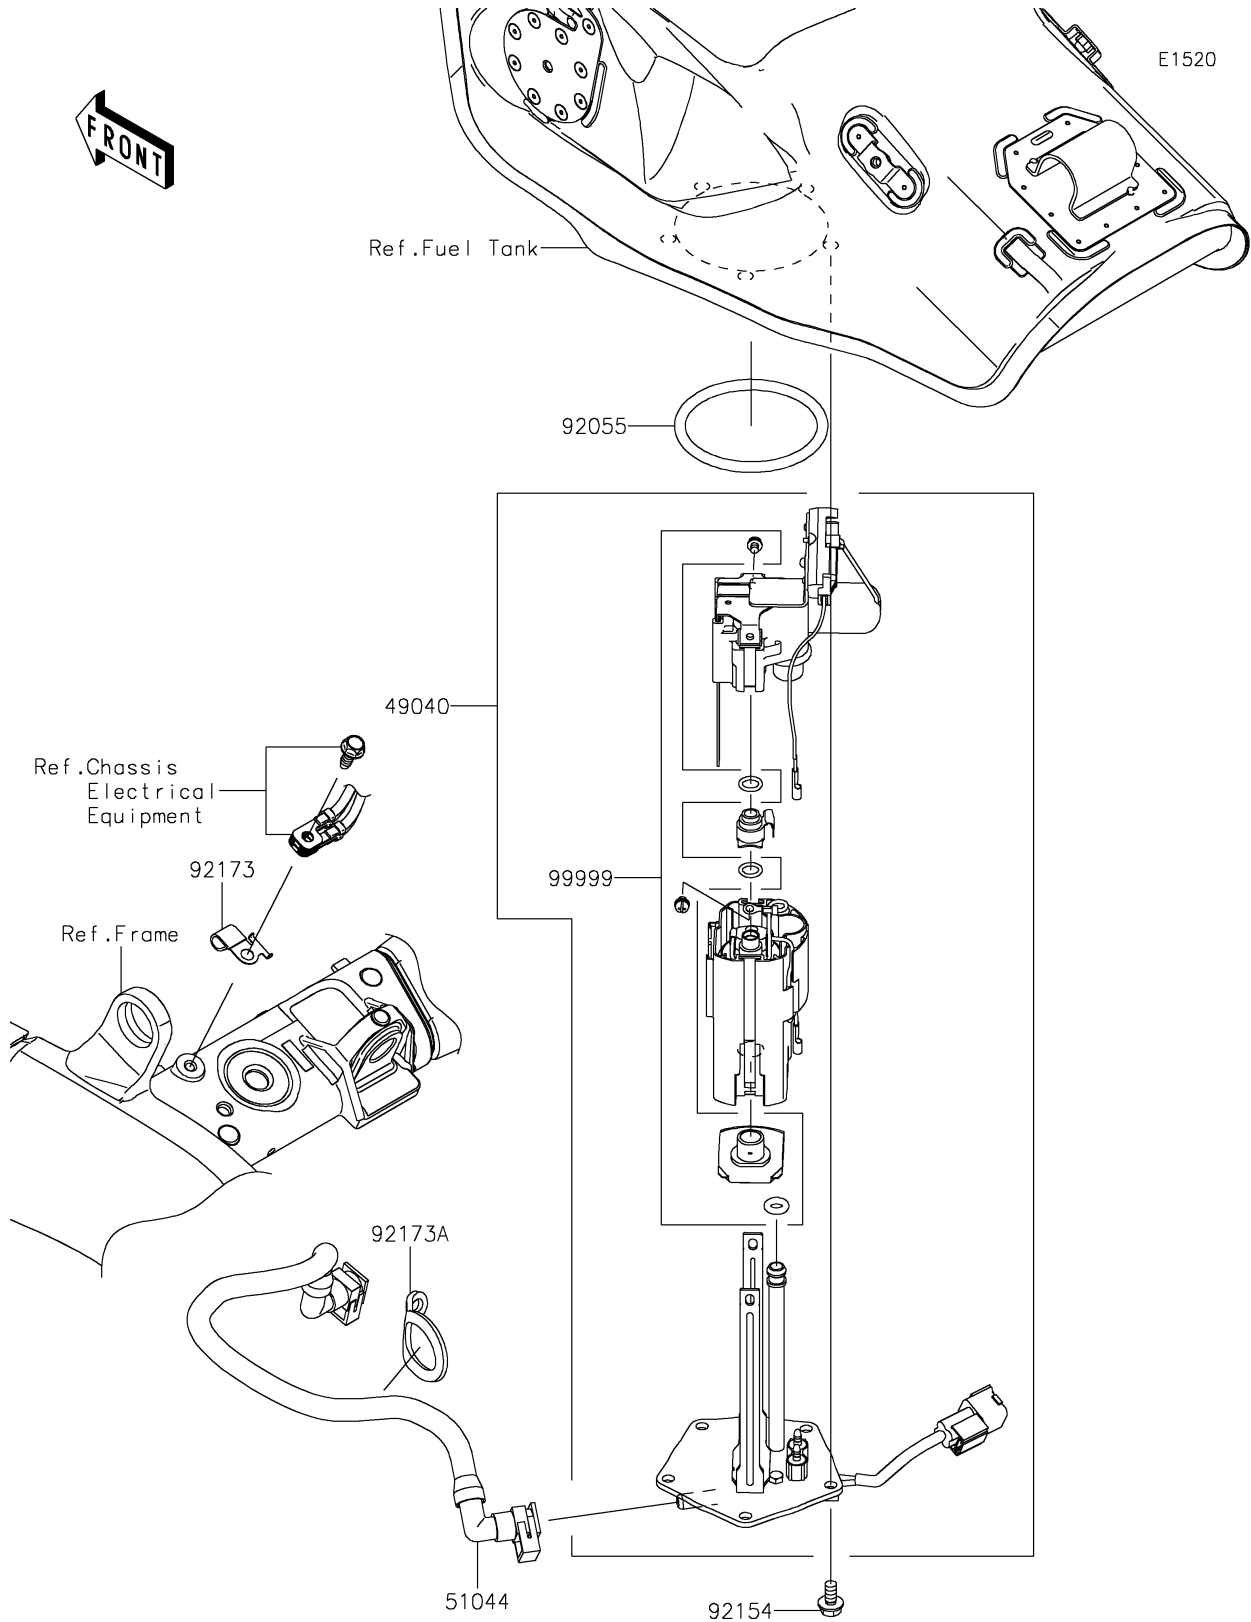

2021 NINJA® ZX™ -10R KRT EDITION PARTS DIAGRAM

Fuel Pump

2021 NINJA® ZX™ -10R KRT EDITION PARTS LIST

Fuel Pump

ITEM NAME	PART NUMBER	QUANTITY
PUMP-FUEL (Ref # 49040)	49040-0798	1
TUBE-ASSY,FUEL (Ref # 51044)	51044-0858	1
RING-O,70.6X5.7 (Ref # 92055)	92055-0210	1
BOLT,FLANGED,6X12 (Ref # 92154)	92154-1848	5
CLAMP (Ref # 92173)	92173-0831	1
CLAMP (Ref # 92173A)	92173-0832	1
KIT,FUEL FILTER (Ref # 99999)	99999-0521	1