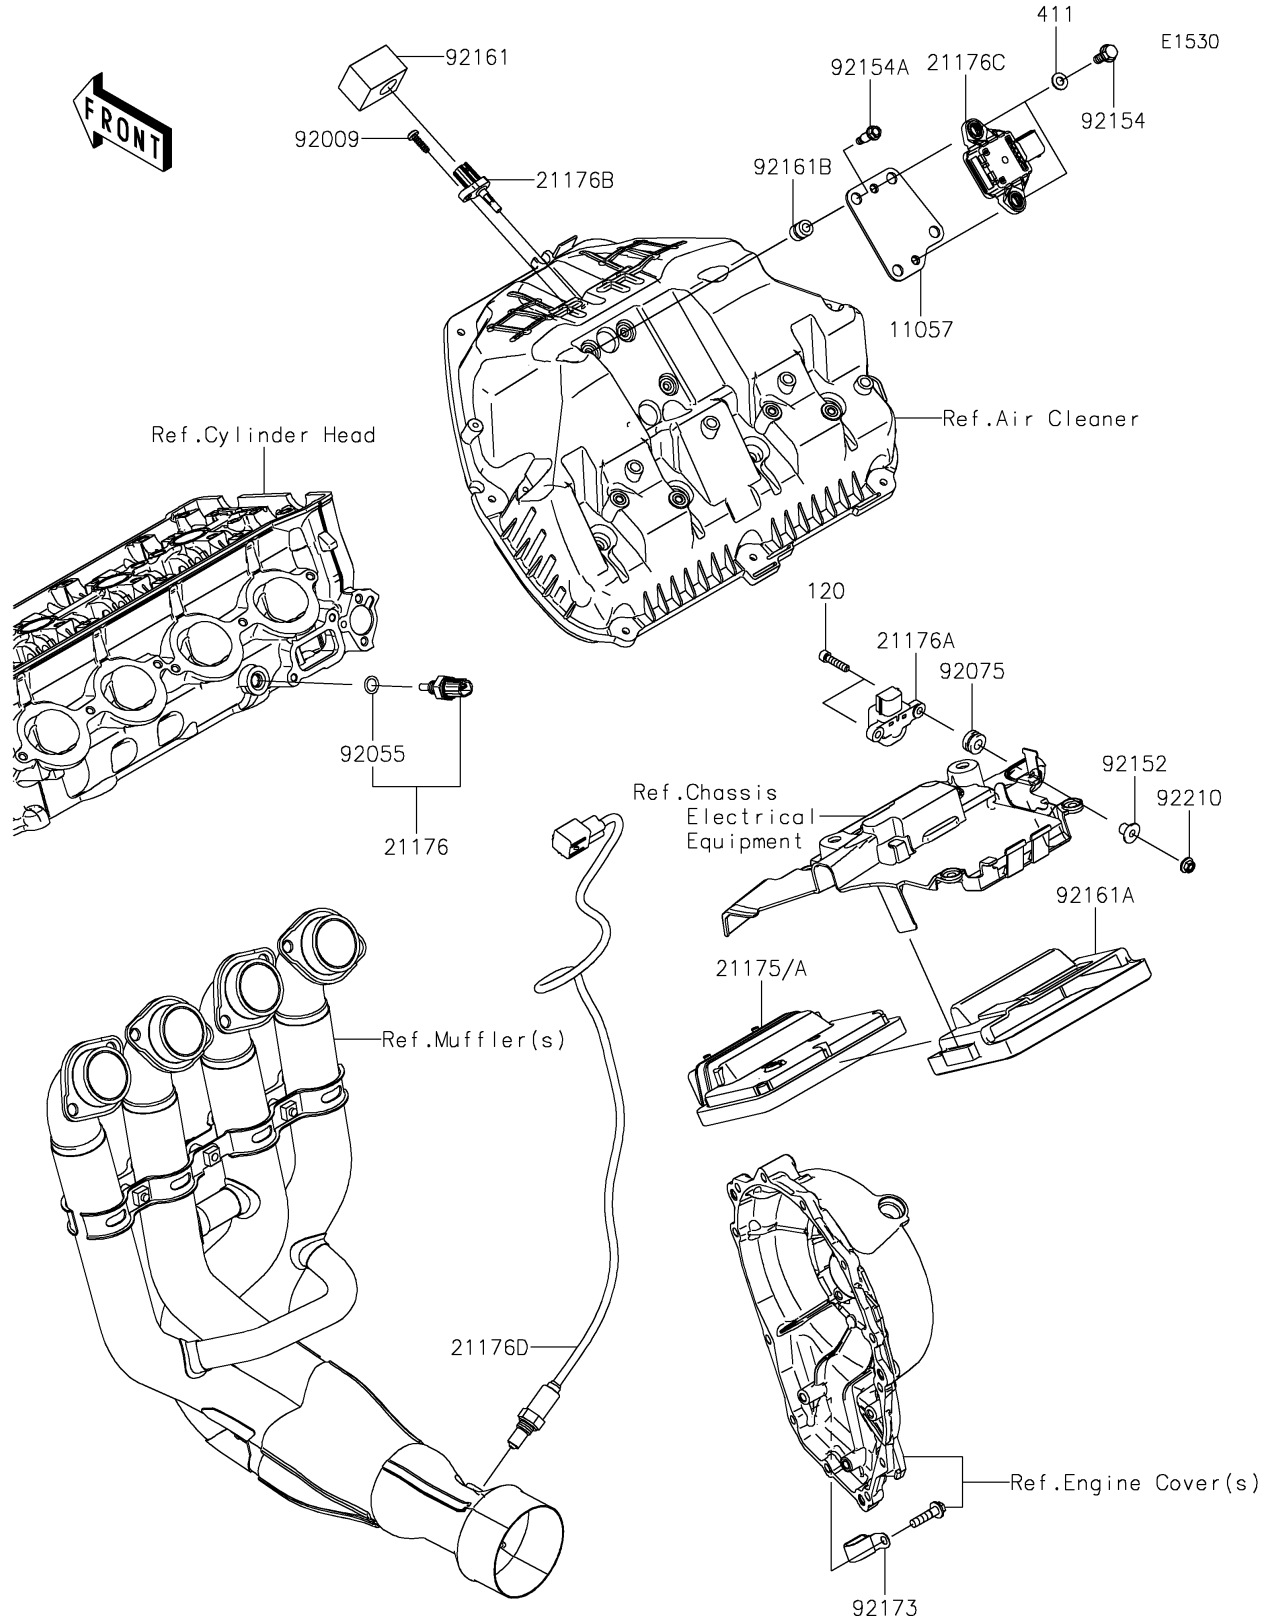

2021 NINJA® ZX™ -10R KRT EDITION PARTS DIAGRAM

Fuel Injection

2021 NINJA® ZX™ -10R KRT EDITION PARTS LIST

Fuel Injection

ITEM NAME	PART NUMBER	QUANTITY
BRACKET,GYRO SENSOR (Ref # 11057)	11057-1847	1
CONTROL UNIT-ELECTRONIC (Ref # 21175)	21175-1647	1
CONTROL UNIT-ELECTRONIC (Ref # 21175A)	21175-1650	1
SENSOR,WATER TEMP (Ref # 21176)	21176-0009	1
SENSOR,VEHICLE-DOWN (Ref # 21176A)	21176-0026	1
SENSOR,AIR TEMPERATURE (Ref # 21176B)	21176-0048	1
SENSOR,INERTIAL (Ref # 21176C)	21176-0878	1
SENSOR,OXYGEN (Ref # 21176D)	21176-0933	1
SCREW,TAPPING,5X16 (Ref # 92009)	92009-1984	1
RING-O,9.5X1.9 (Ref # 92055)	92055-0016	1
DAMPER (Ref # 92075)	92075-1912	2
COLLAR (Ref # 92152)	92152-1969	2
BOLT,FLANGED,6X16 (Ref # 92154)	92154-1851	2
BOLT,FLANGED,5X13.1 (Ref # 92154A)	92154-3841	4
DAMPER (Ref # 92161)	92161-0985	1
DAMPER,ECU (Ref # 92161A)	92161-2140	1
DAMPER,GYRO SENSOR (Ref # 92161B)	92161-2142	4
CLAMP (Ref # 92173)	92173-1549	1
NUT,FLANGED,5MM (Ref # 92210)	92210-0950	2
BOLT-SOCKET,5X22 (Ref # 120)	120R0522	2
WASHER-PLAIN,6MM (Ref # 411)	411S0600	2