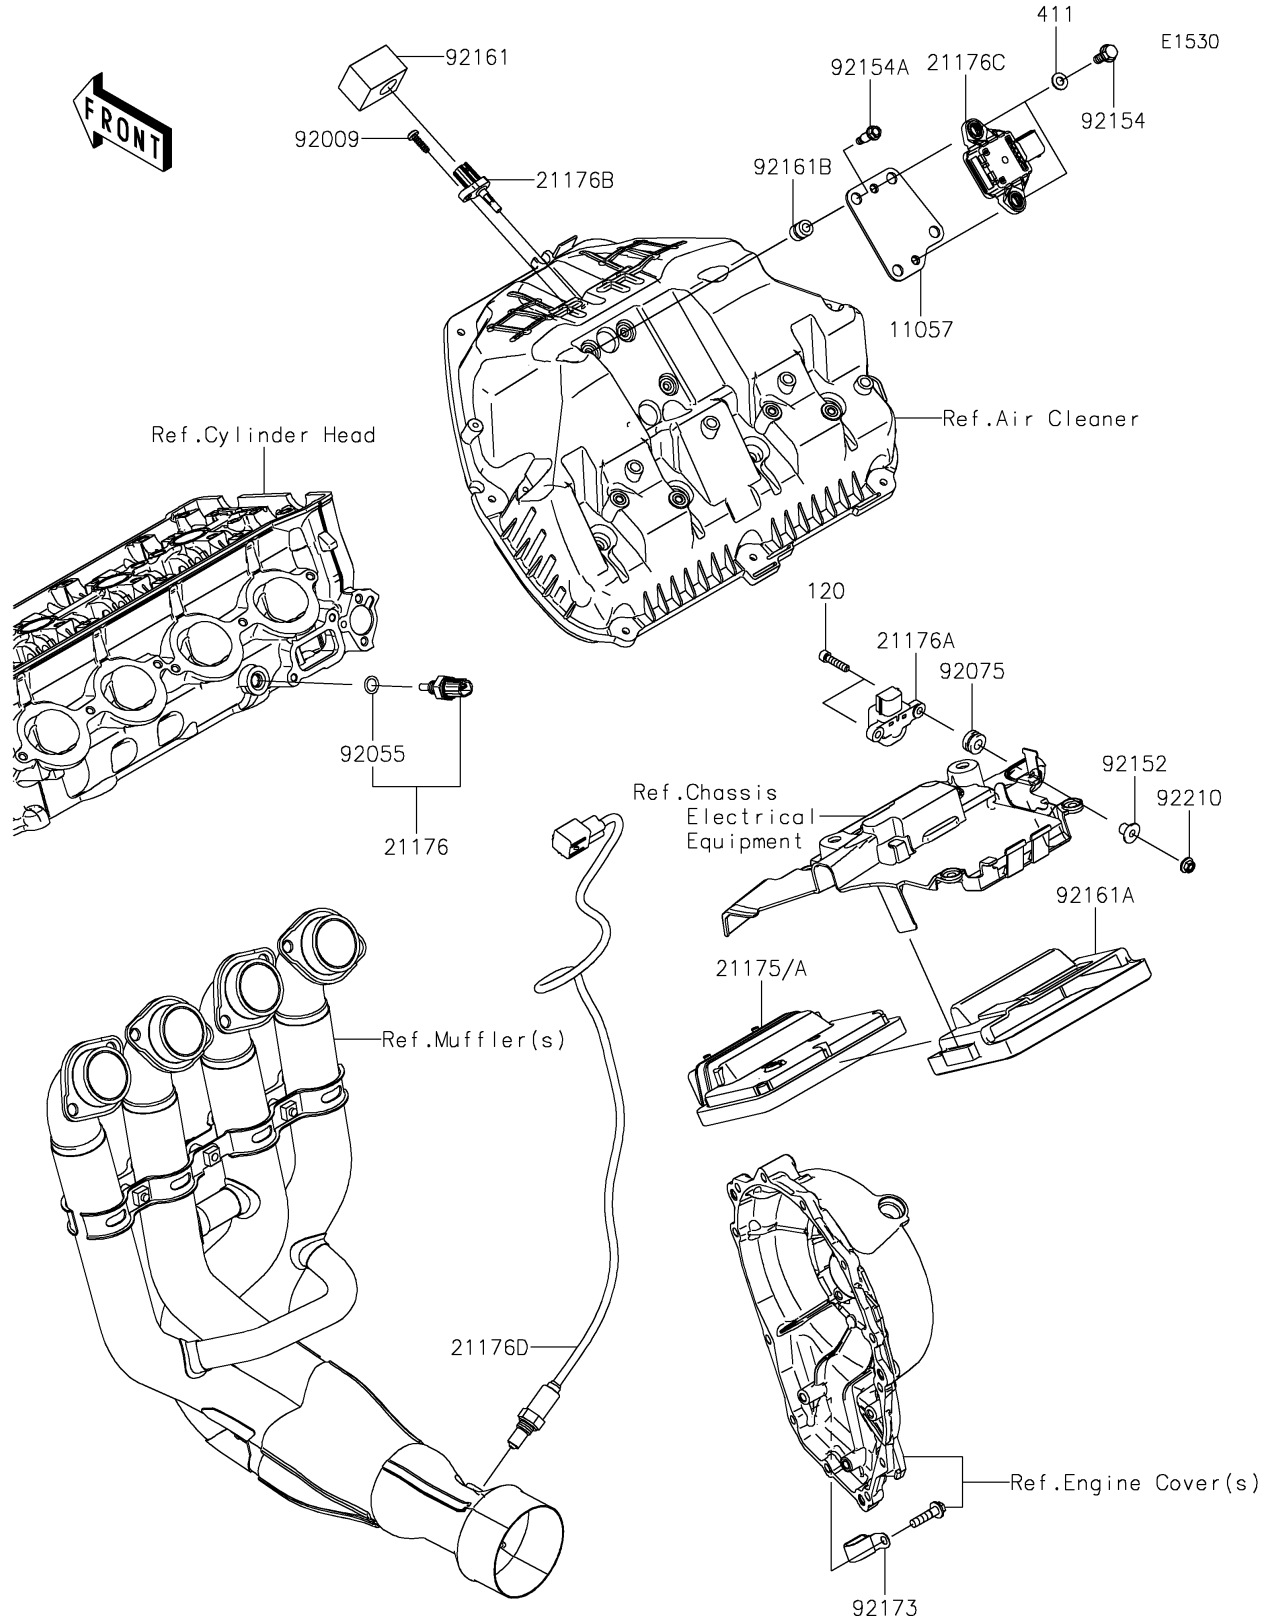

2021 Ninja[®] ZX[™]-10R ABS PARTS DIAGRAM

Fuel Injection

2021 Ninja® ZX™ -10R ABS PARTS LIST

Fuel Injection

ITEM NAME	PART NUMBER	QUANTITY
BRACKET,GYRO SENSOR (Ref # 11057)	11057-1847	1
CONTROL UNIT-ELECTRONIC (Ref # 21175)	21175-1647	1
CONTROL UNIT-ELECTRONIC (Ref # 21175A)	21175-1650	1
SENSOR,WATER TEMP (Ref # 21176)	21176-0009	1
SENSOR,VEHICLE-DOWN (Ref # 21176A)	21176-0026	1
SENSOR,AIR TEMPERATURE (Ref # 21176B)	21176-0048	1
SENSOR,INERTIAL (Ref # 21176C)	21176-0878	1
SENSOR,OXYGEN (Ref # 21176D)	21176-0933	1
SCREW,TAPPING,5X16 (Ref # 92009)	92009-1984	1
RING-O,9.5X1.9 (Ref # 92055)	92055-0016	1
DAMPER (Ref # 92075)	92075-1912	2
COLLAR (Ref # 92152)	92152-1969	2
BOLT,FLANGED,6X16 (Ref # 92154)	92154-1851	2
BOLT,FLANGED,5X13.1 (Ref # 92154A)	92154-3841	4
DAMPER (Ref # 92161)	92161-0985	1
DAMPER,ECU (Ref # 92161A)	92161-2140	1
DAMPER,GYRO SENSOR (Ref # 92161B)	92161-2142	4
CLAMP (Ref # 92173)	92173-1549	1
NUT,FLANGED,5MM (Ref # 92210)	92210-0950	2
BOLT-SOCKET,5X22 (Ref # 120)	120R0522	2
WASHER-PLAIN,6MM (Ref # 411)	411S0600	2