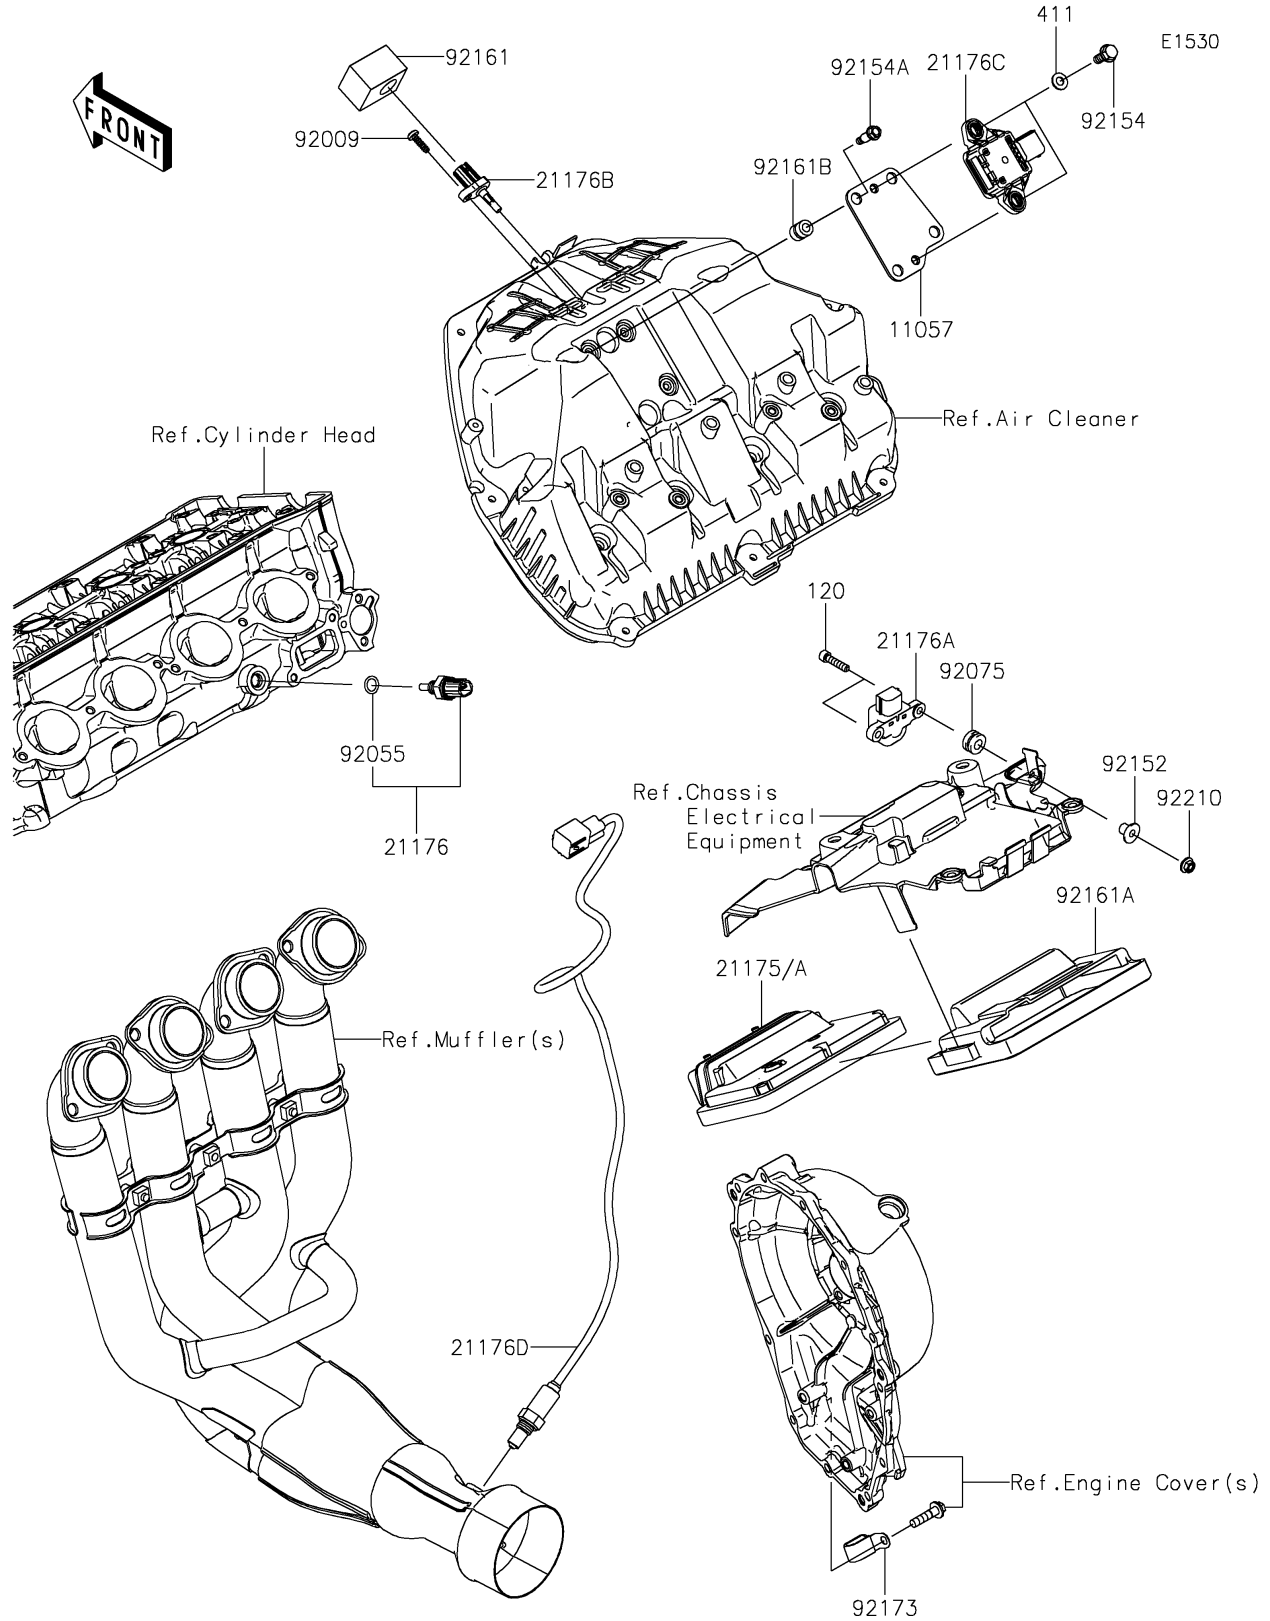

# 2021 NINJA® ZX™ -10R PARTS DIAGRAM

## Fuel Injection

## 2021 NINJA® ZX™ -10R PARTS LIST

### Fuel Injection

ITEM NAME	PART NUMBER	QUANTITY
BRACKET,GYRO SENSOR (Ref # 11057)	11057-1847	1
CONTROL UNIT-ELECTRONIC (Ref # 21175)	21175-1647	1
CONTROL UNIT-ELECTRONIC (Ref # 21175A)	21175-1650	1
SENSOR,WATER TEMP (Ref # 21176)	21176-0009	1
SENSOR,VEHICLE-DOWN (Ref # 21176A)	21176-0026	1
SENSOR,AIR TEMPERATURE (Ref # 21176B)	21176-0048	1
SENSOR,INERTIAL (Ref # 21176C)	21176-0878	1
SENSOR,OXYGEN (Ref # 21176D)	21176-0933	1
SCREW,TAPPING,5X16 (Ref # 92009)	92009-1984	1
RING-O,9.5X1.9 (Ref # 92055)	92055-0016	1
DAMPER (Ref # 92075)	92075-1912	2
COLLAR (Ref # 92152)	92152-1969	2
BOLT,FLANGED,6X16 (Ref # 92154)	92154-1851	2
BOLT,FLANGED,5X13.1 (Ref # 92154A)	92154-3841	4
DAMPER (Ref # 92161)	92161-0985	1
DAMPER,ECU (Ref # 92161A)	92161-2140	1
DAMPER,GYRO SENSOR (Ref # 92161B)	92161-2142	4
CLAMP (Ref # 92173)	92173-1549	1
NUT,FLANGED,5MM (Ref # 92210)	92210-0950	2
BOLT-SOCKET,5X22 (Ref # 120)	120R0522	2
WASHER-PLAIN,6MM (Ref # 411)	411S0600	2