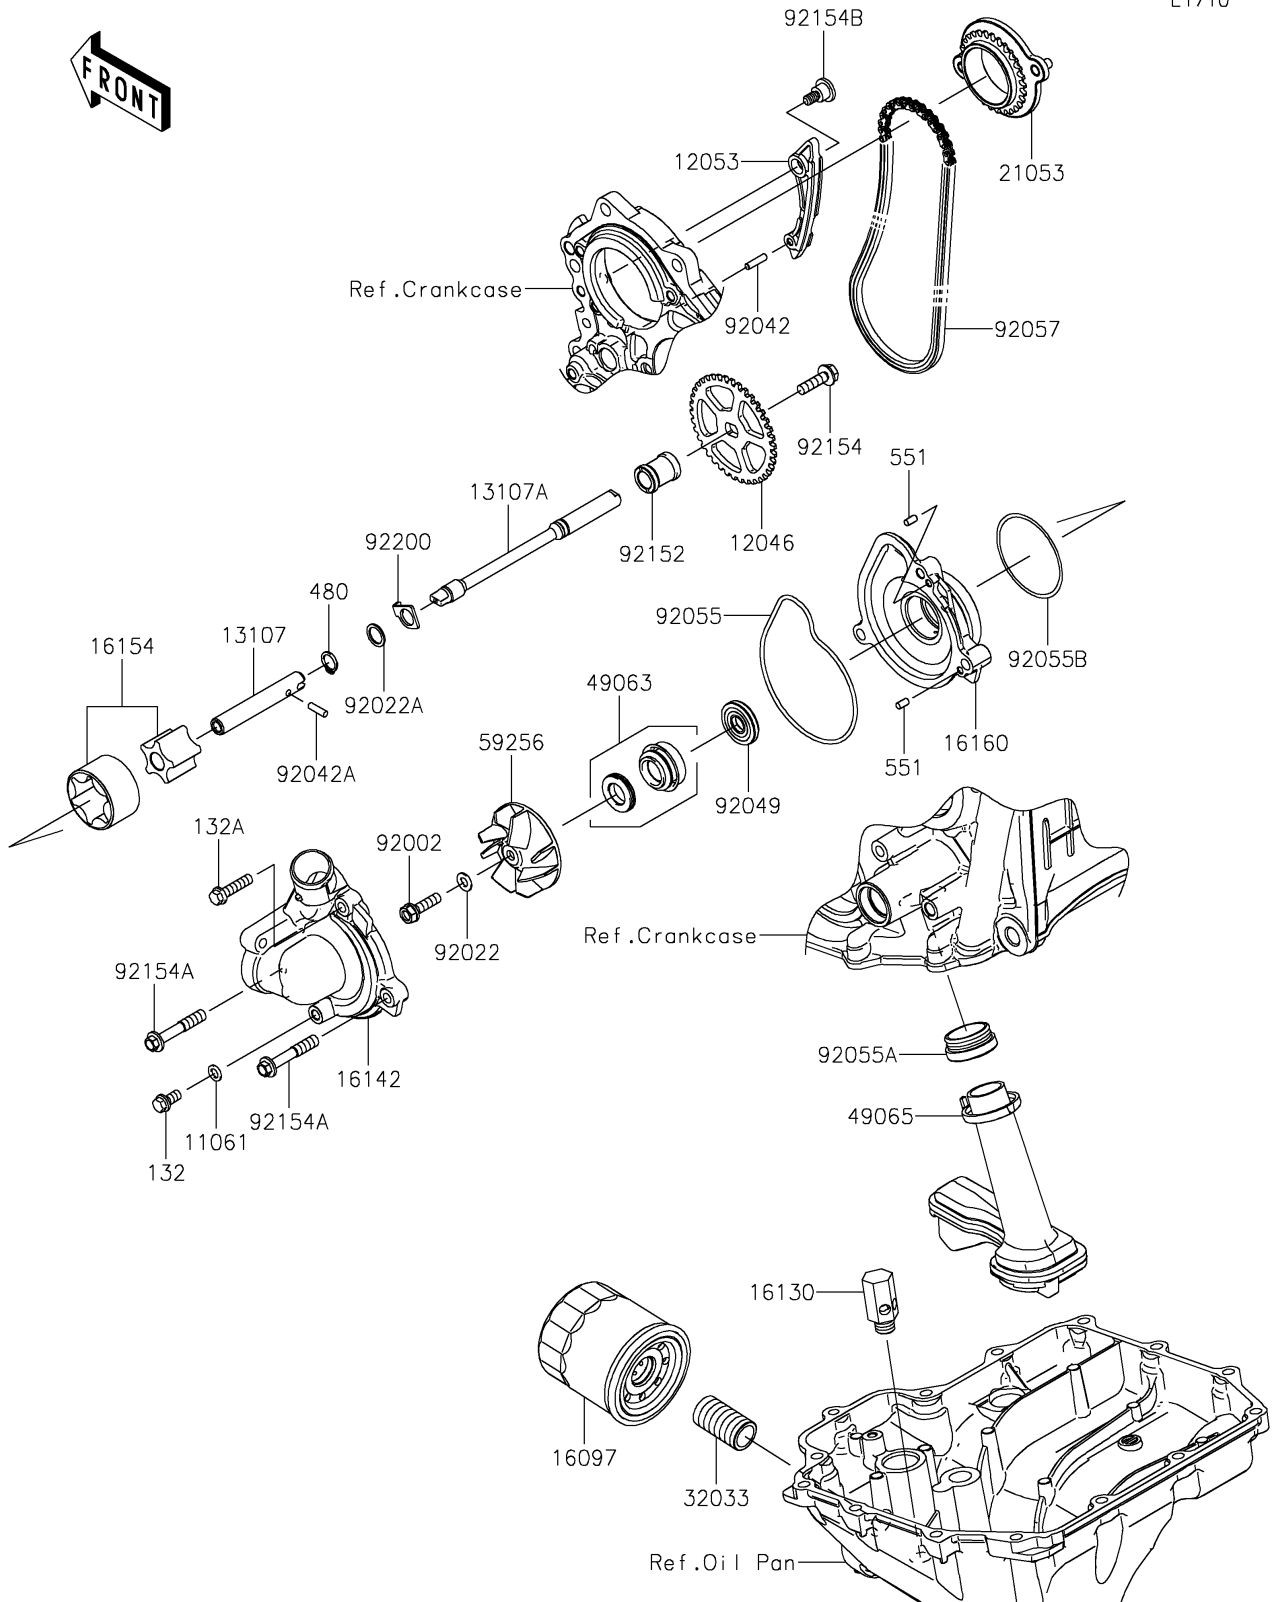

2021 Ninja® ZX™ -10R ABS PARTS DIAGRAM

Oil Pump/Oil Filter

E1710

2021 Ninja® ZX™ -10R ABS PARTS LIST

Oil Pump/Oil Filter

ITEM NAME	PART NUMBER	QUANTITY
GASKET (Ref # 11061)	11061-0107	1
SPROCKET,OIL PUMP,38T (Ref # 12046)	12046-0094	1
GUIDE-CHAIN (Ref # 12053)	12053-0181	1
SHAFT,LH (Ref # 13107)	13107-0230	1
SHAFT,RH (Ref # 13107A)	13107-0838	1
FILTER-ASSY-OIL (Ref # 16097)	16097-0011	1
VALVE-ASSY-RELIEF (Ref # 16130)	16130-0012	1
COVER-PUMP,WATER (Ref # 16142)	16142-0734	1
ROTOR-PUMP (Ref # 16154)	16154-0708	1
BODY,WATER PUMP (Ref # 16160)	16160-0226	1
SPROCKET-ASSY,PUMP DRIVE,29T (Ref # 21053)	21053-0007	1
PIPE,OIL FILTER (Ref # 32033)	32033-1535	1
SEAL-MECHANICAL,WATER (Ref # 49063)	49063-1055	1
FILTER-OIL (Ref # 49065)	49065-0042	1
IMPELLER (Ref # 59256)	59256-0011	1
BOLT,6X22 (Ref # 92002)	92002-1154	1
WASHER,6.1X12X1 (Ref # 92022)	92022-077	1
WASHER,11.2X15X1 (Ref # 92022A)	92022-311	1
PIN,DOWEL,4X15.8 (Ref # 92042)	92042-014	1
PIN,DOWEL,4X13.8 (Ref # 92042A)	92042-030	1
SEAL-OIL (Ref # 92049)	92049-0798	1
RING-O,WATER PUMP (Ref # 92055)	92055-0208	1
RING-O,OIL FILTER (Ref # 92055A)	92055-1503	1
RING-O,52.6X2.4 (Ref # 92055B)	92055-1520	1
CHAIN,PUMP DRIVE (Ref # 92057)	92057-0674	1
COLLAR (Ref # 92152)	92152-0865	1
BOLT,FLANGED,6X22 (Ref # 92154)	92154-0387	1
BOLT,FLANGED,6X40 (Ref # 92154A)	92154-1890	2
BOLT,6MM (Ref # 92154B)	92154-1891	1

2021 Ninja® ZX™ -10R ABS PARTS LIST

Oil Pump/Oil Filter

ITEM NAME	PART NUMBER	QUANTITY
WASHER (Ref # 92200)	92200-1771	1
BOLT-FLANGED-SMALL,6X12 (Ref # 132)	132BC0612	1
BOLT-FLANGED-SMALL,6X25 (Ref # 132A)	132BC0625	1
CIRCLIP-TYPE-C,11MM (Ref # 480)	480J1100	1
PIN-DOWEL,4X8 (Ref # 551)	551A0408	2