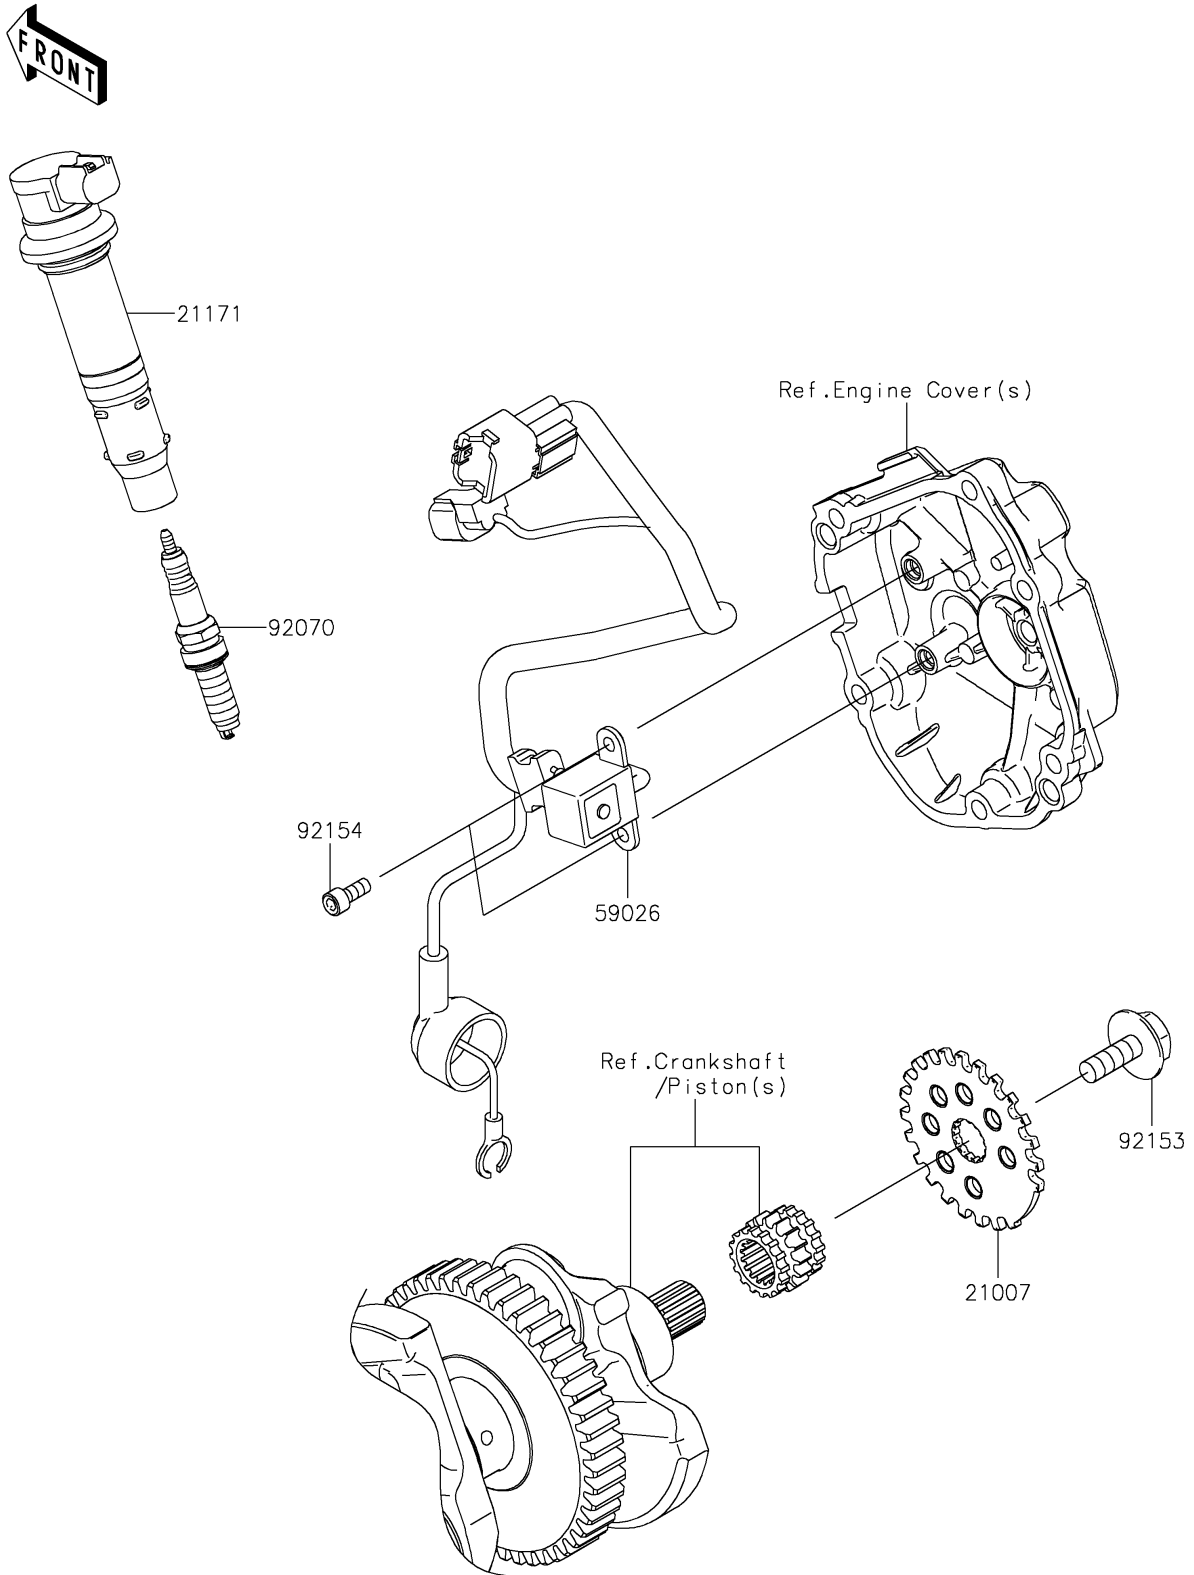

2021 NINJA[®] ZX[™]-10R PARTS DIAGRAM

Ignition System

E1830

2021 NINJA® ZX™ -10R PARTS LIST

Ignition System

ITEM NAME	PART NUMBER	QUANTITY
ROTOR,PULSING (Ref # 21007)	21007-0705	1
COIL-ASSY-IGNITION (Ref # 21171)	21171-0756	4
COIL-PULSING (Ref # 59026)	59026-0044	1
PLUG-SPARK,SILMAR9B9(NGK) (Ref # 92070)	92070-0047	4
BOLT,FLANGED,8X23 (Ref # 92153)	92153-0549	1
BOLT,SOCKET,5X12 (Ref # 92154)	92154-0503	2