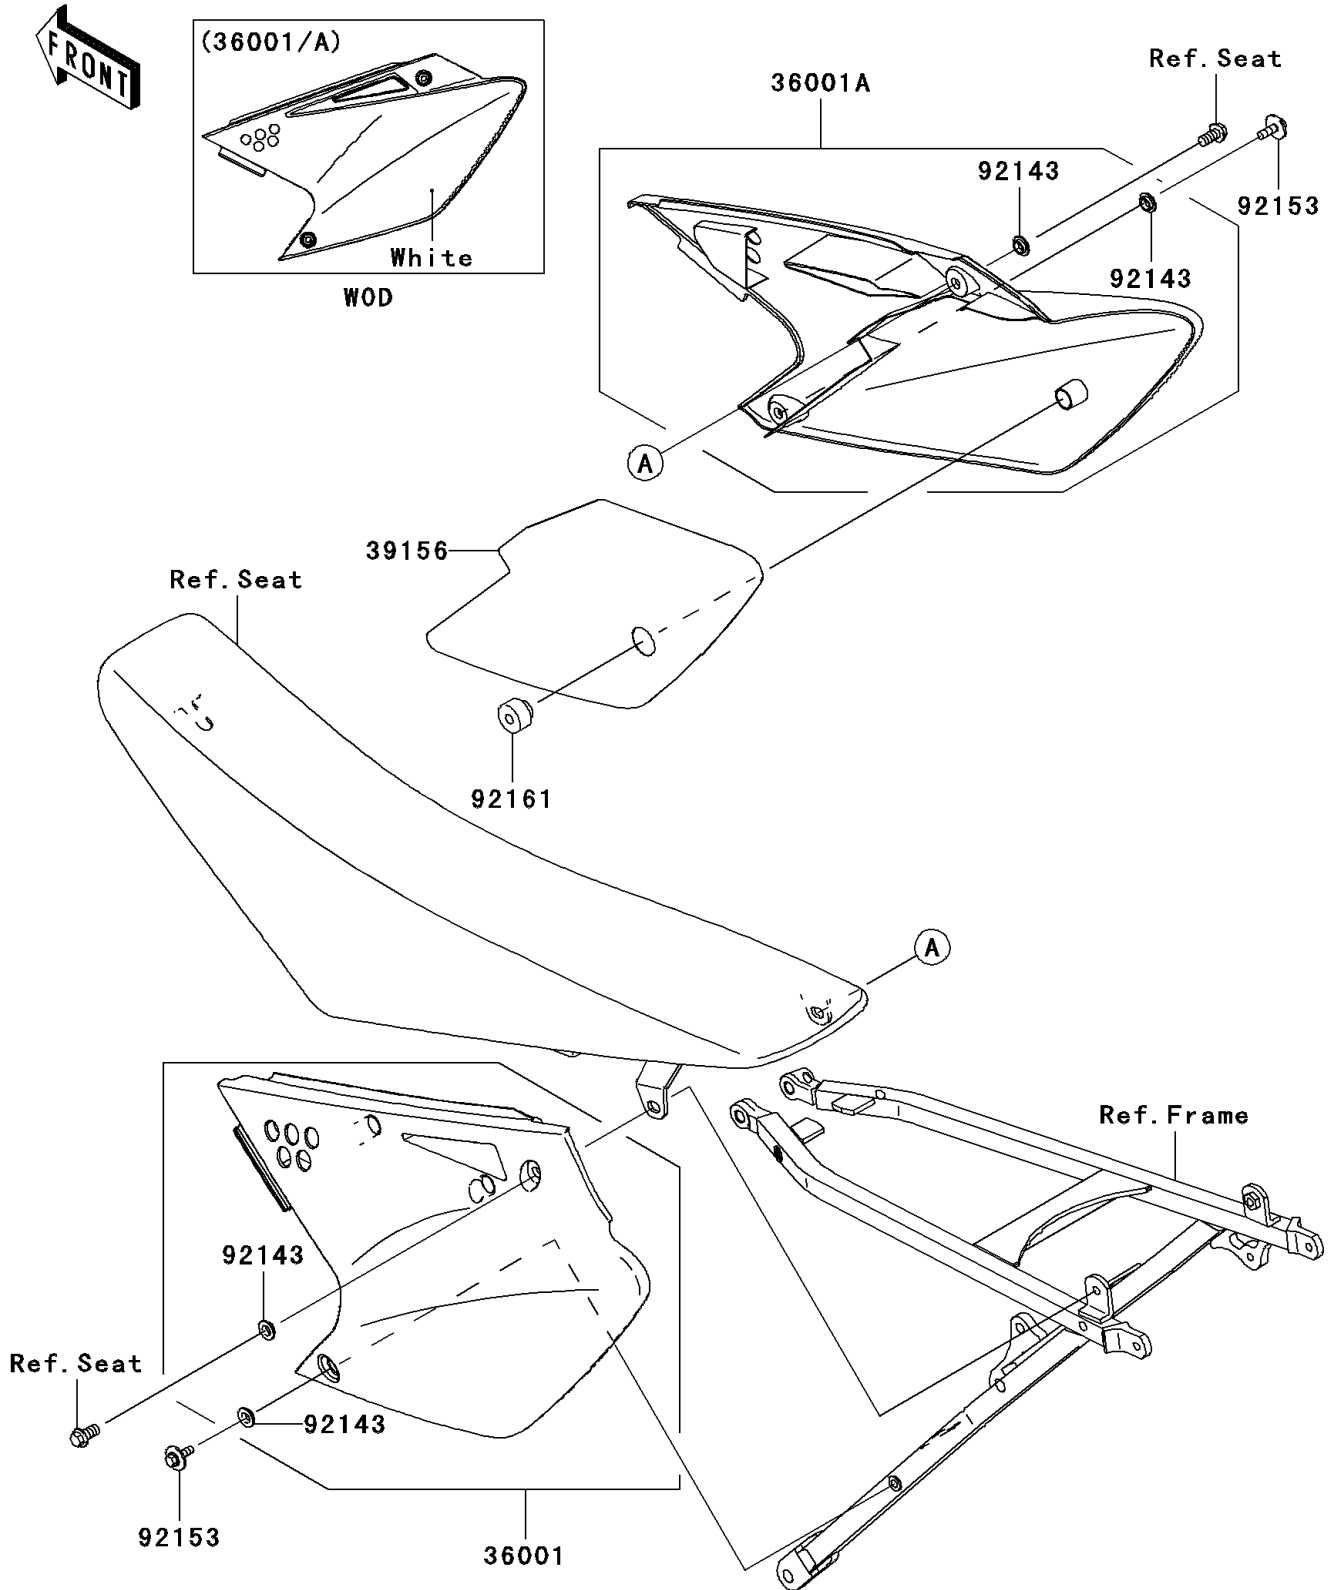

2007 KX250F PARTS DIAGRAM

Side Covers

F2611

2007 KX250F PARTS LIST

Side Covers

ITEM NAME	PART NUMBER	QUANTITY
COVER-SIDE,LH,S.WHITE (Ref # 36001)	36001-0075-266	1
COVER-SIDE,RH,S.WHITE (Ref # 36001A)	36001-0087-266	1
PAD,SIDE COVER,RH (Ref # 39156)	39156-0092	1
COLLAR (Ref # 92143)	92143-1196	4
BOLT,6X16 (Ref # 92153)	92153-0863	2
DAMPER (Ref # 92161)	92161-0073	1