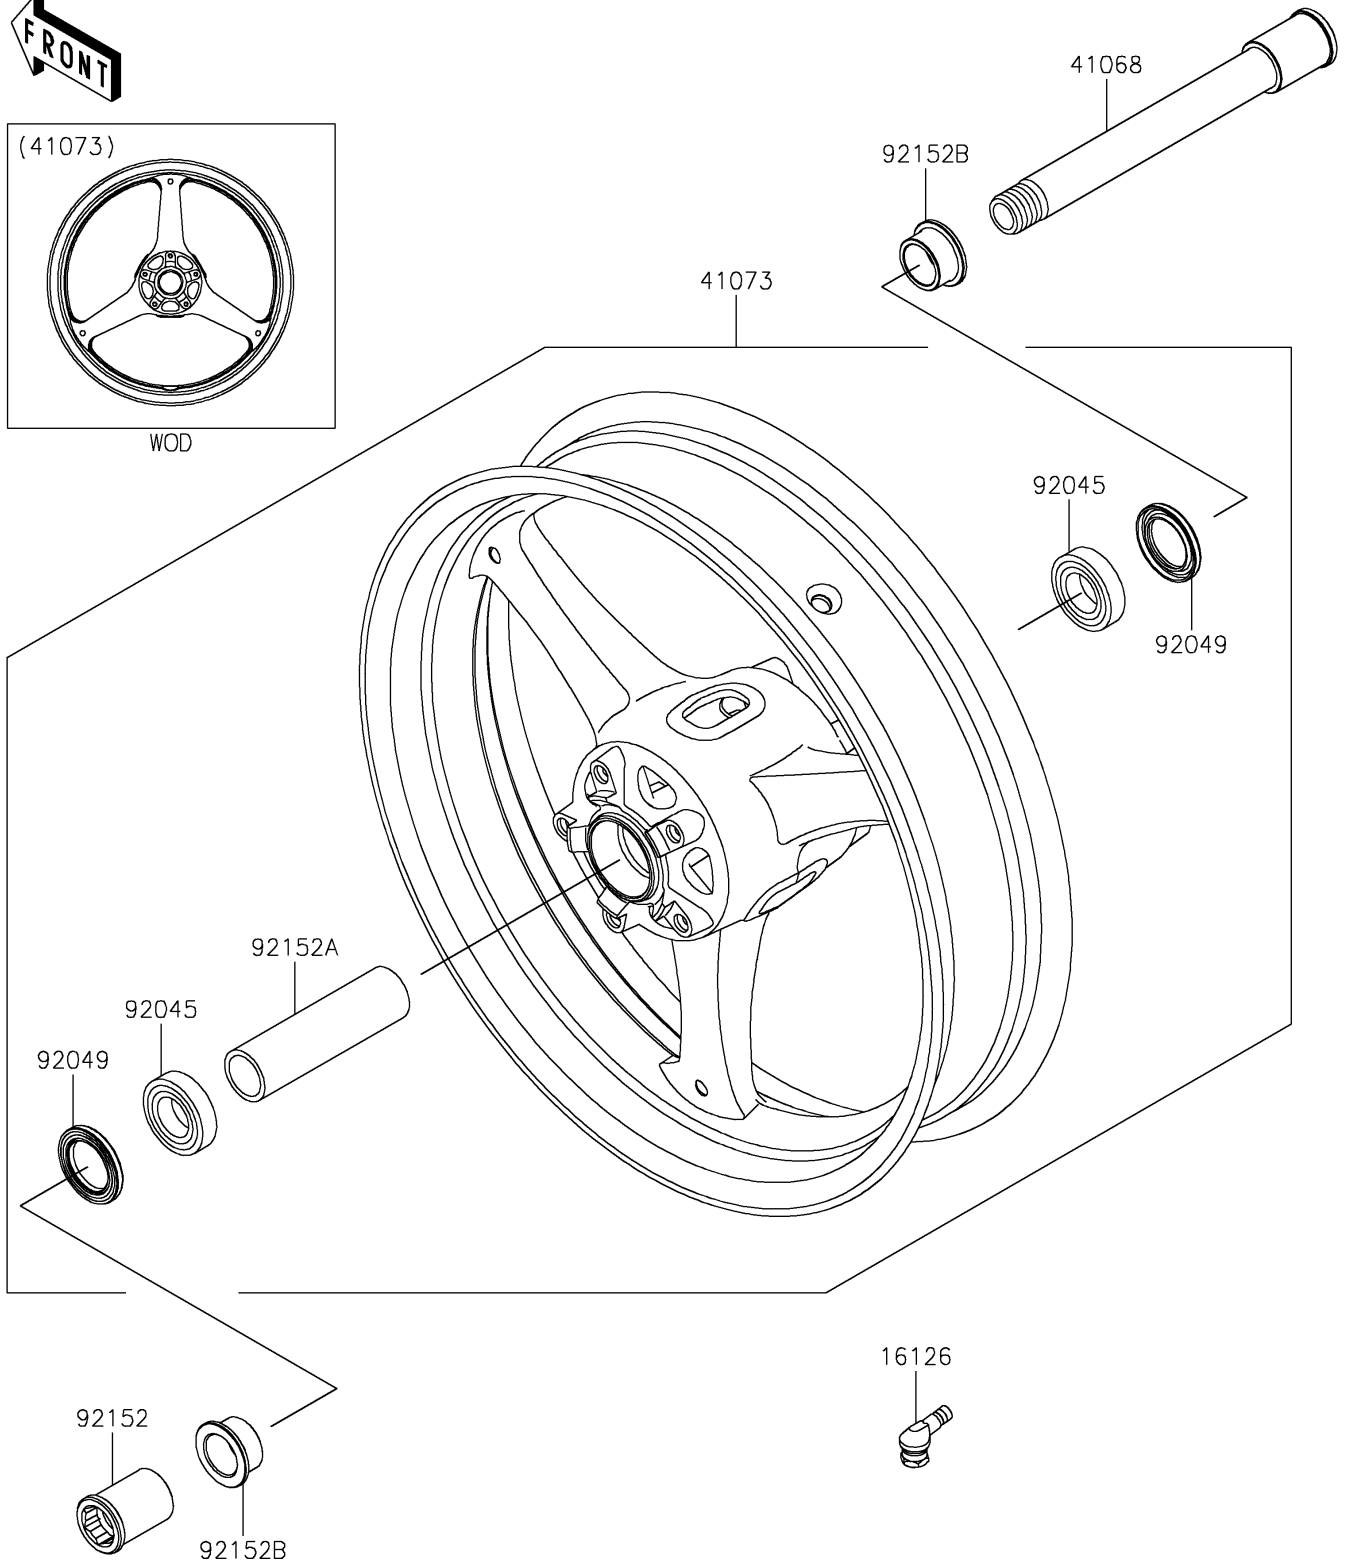

2021 NINJA® ZX™ -10R KRT EDITION PARTS DIAGRAM

Front Wheel

F2230

WOD

2021 NINJA® ZX™ -10R KRT EDITION PARTS LIST

Front Wheel

ITEM NAME	PART NUMBER	QUANTITY
VALVE (Ref # 16126)	16126-0735	1
AXLE,FR,25X205 (Ref # 41068)	41068-0594	1
WHEEL-ASSY,FR,G.BLACK (Ref # 41073)	41073-0757-18F	1
BEARING-BALL,25X47X12 (Ref # 92045)	92045-0803	2
SEAL-OIL,BJN-C2 32X47X5 (Ref # 92049)	92049-0050	2
COLLAR,FR AXLE,LH,L=44.5 (Ref # 92152)	92152-0240	1
COLLAR,FR HUB,L=115 (Ref # 92152A)	92152-0616	1
COLLAR,FR AXLE,L=18 (Ref # 92152B)	92152-2638	2