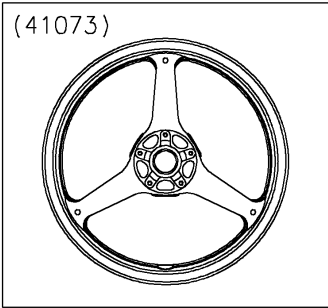

2021 NINJA® ZX™ -10R KRT EDITION PARTS DIAGRAM

Front Wheel

F2230

WOD

2021 NINJA® ZX™ -10R KRT EDITION PARTS LIST

Front Wheel

ITEM NAME	PART NUMBER	QUANTITY
VALVE (Ref # 16126)	16126-0735	1
AXLE,FR,25X205 (Ref # 41068)	41068-0594	1
WHEEL-ASSY,FR,G.BLACK (Ref # 41073)	41073-0757-18F	1
BEARING-BALL,25X47X12 (Ref # 92045)	92045-0803	2
SEAL-OIL,BJN-C2 32X47X5 (Ref # 92049)	92049-0050	2
COLLAR,FR AXLE,LH,L=44.5 (Ref # 92152)	92152-0240	1
COLLAR,FR HUB,L=115 (Ref # 92152A)	92152-0616	1
COLLAR,FR AXLE,L=18 (Ref # 92152B)	92152-2638	2