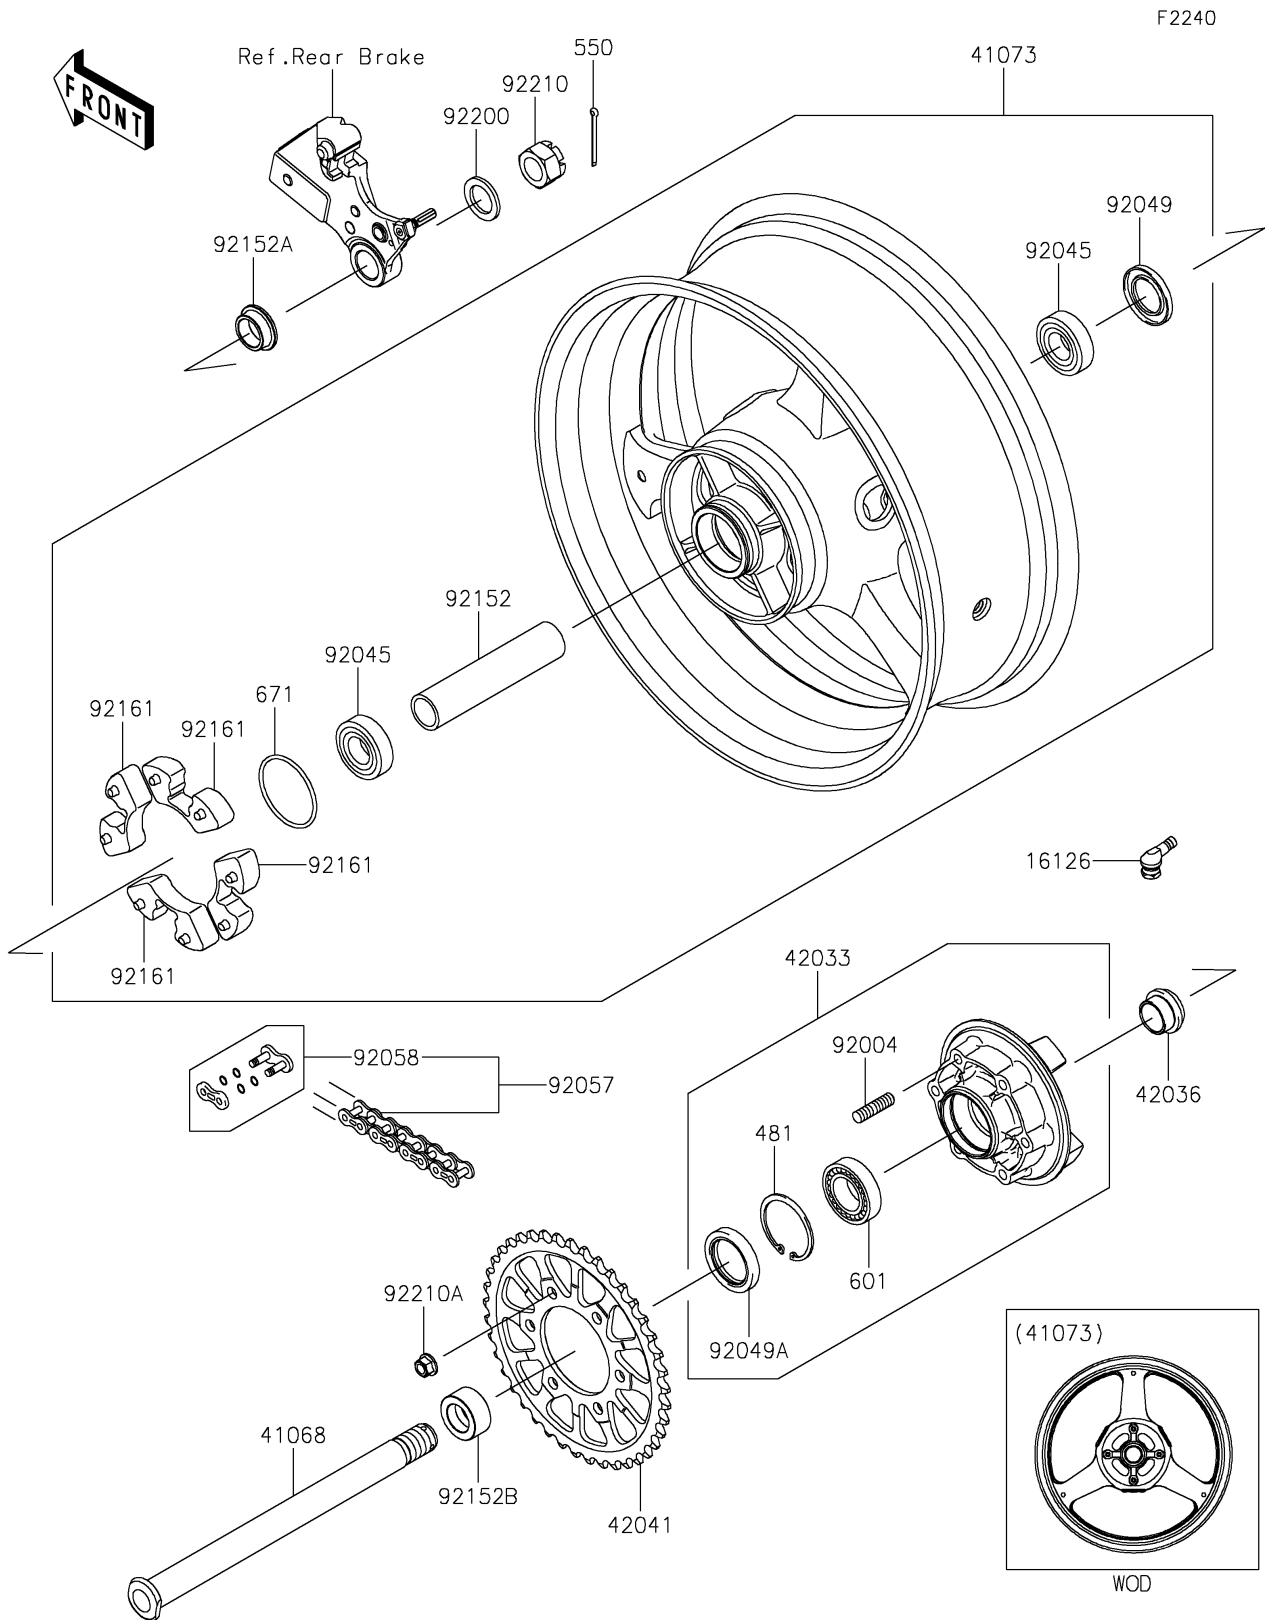

2021 NINJA® ZX™ -10R PARTS DIAGRAM

Rear Wheel/Chain

2021 NINJA® ZX™ -10R PARTS LIST

Rear Wheel/Chain

ITEM NAME	PART NUMBER	QUANTITY
VALVE (Ref # 16126)	16126-0735	1
AXLE,RR,24X326 (Ref # 41068)	41068-0613	1
WHEEL-ASSY,RR,G.BLACK (Ref # 41073)	41073-0758-18F	1
COUPLING-ASSY,RR HUB (Ref # 42033)	42033-0038	1
SLEEVE,RR HUB,L=22 (Ref # 42036)	42036-1279	1
SPROCKET-HUB,41T (Ref # 42041)	42041-0095	1
STUD,10X19 (Ref # 92004)	92004-0028	6
BEARING-BALL,25X52X15 (Ref # 92045)	92045-0804	2
SEAL-OIL,31X52X5 (Ref # 92049)	92049-0722	1
SEAL-OIL,PJN 40 55 8 (Ref # 92049A)	92049-1376	1
CHAIN,DRIVE,RK525KZX,116L (Ref # 92057)	92057-0818	1
JOINT-CHAIN (Ref # 92058)	92058-0071	1
COLLAR (Ref # 92152)	92152-0868	1
COLLAR,RR AXLE,RH (Ref # 92152A)	92152-2641	1
COLLAR,RR AXLE,LH (Ref # 92152B)	92152-2808	1
DAMPER,SHOCK,RR HUB (Ref # 92161)	92161-0342	4
WASHER,25.5X38X3.2 (Ref # 92200)	92200-0278	1
NUT,CASTLE,24MM (Ref # 92210)	92210-0280	1
NUT,LOCK,FLANGED,10MM (Ref # 92210A)	92210-1139	6
CIRCLIP (Ref # 481)	481J5500	1
PIN-COTTER,4.0X45 (Ref # 550)	550AA4045	1
BEARING-BALL,#6006G (Ref # 601)	601B6006G	1
O RING,60MM (Ref # 671)	671B2560	1