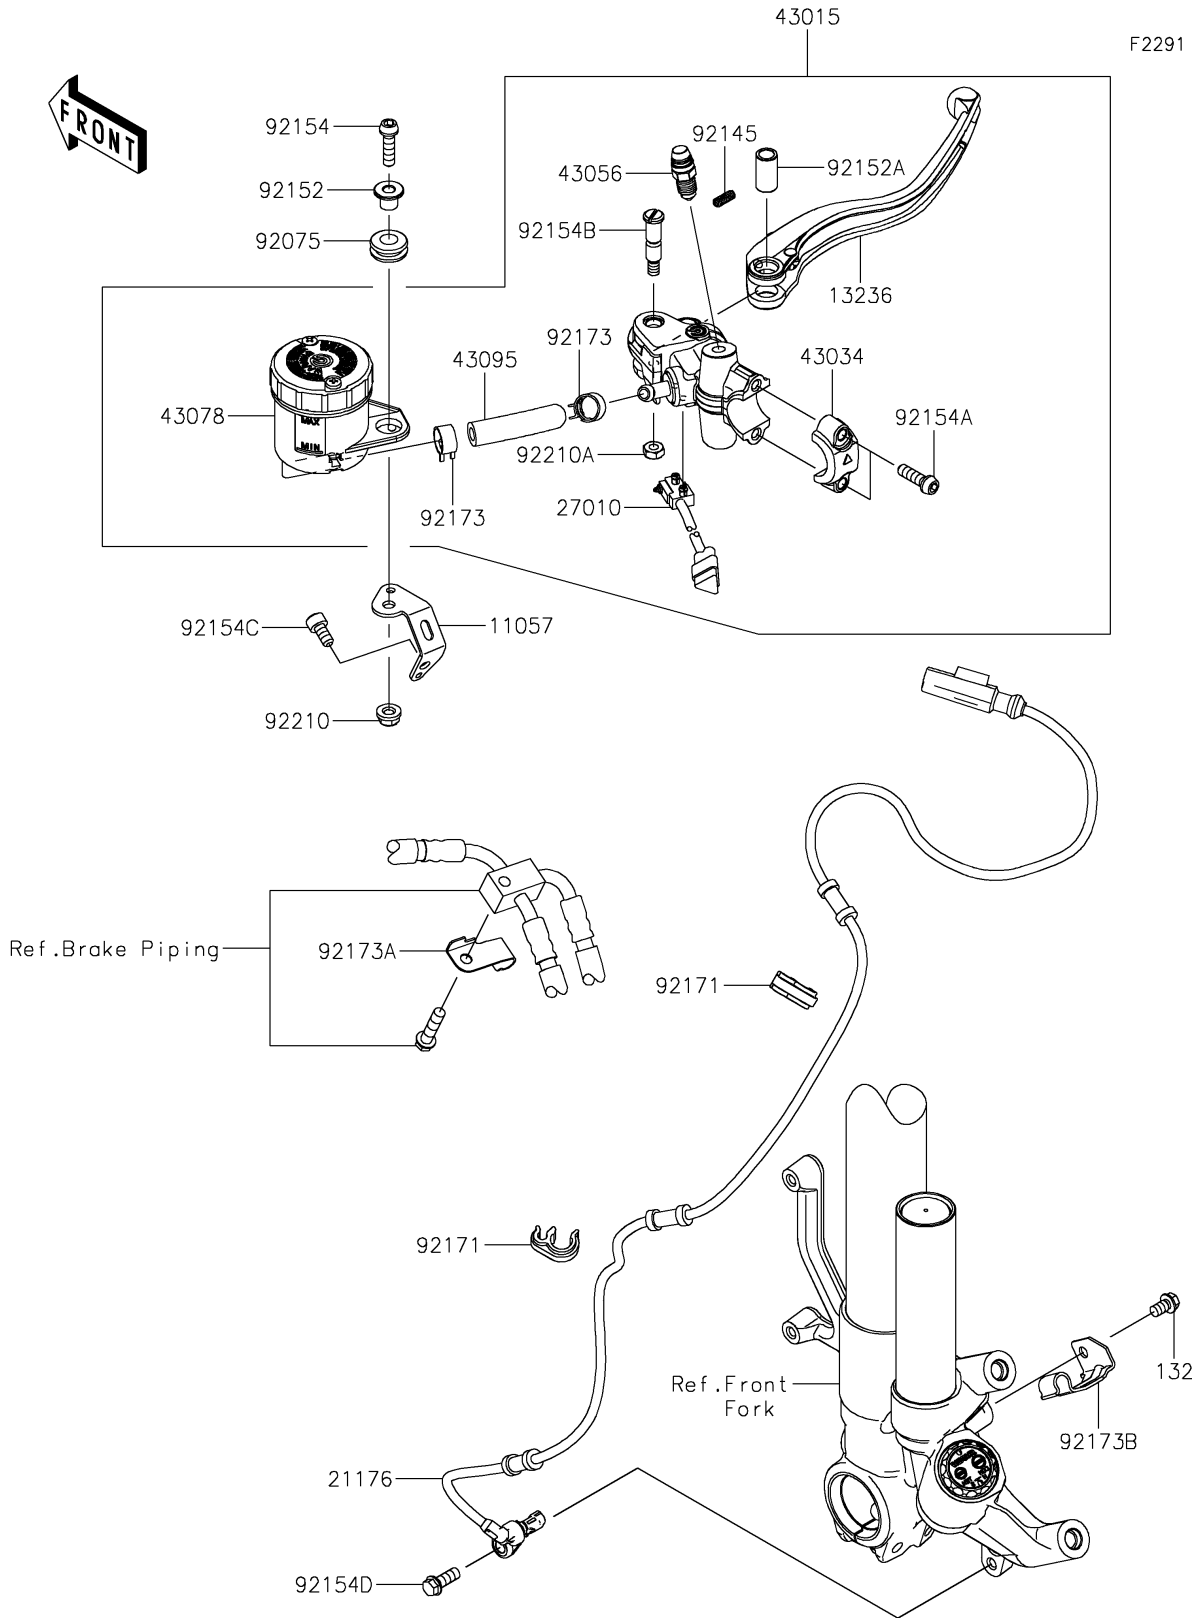

2021 NINJA® ZX™ -10R KRT EDITION PARTS DIAGRAM

Front Master Cylinder

2021 NINJA® ZX™ -10R KRT EDITION PARTS LIST

Front Master Cylinder

ITEM NAME	PART NUMBER	QUANTITY
BRACKET,RESERVOIR TANK (Ref # 11057)	11057-4250	1
LEVER-COMP,BRAKE (Ref # 13236)	13236-0770	1
SENSOR,FR WHEEL (Ref # 21176)	21176-0979	1
SWITCH,BRAKE (Ref # 27010)	27010-0946	1
CYLINDER-ASSY-MASTER,FR (Ref # 43015)	43015-0773	1
HOLDER-BRAKE (Ref # 43034)	43034-0121	1
BREATHER-BRAKE (Ref # 43056)	43056-0019	1
RESERVOIR (Ref # 43078)	43078-0577	1
HOSE-BRAKE (Ref # 43095)	43095-0908	1
DAMPER (Ref # 92075)	92075-1028	1
SPRING (Ref # 92145)	92145-1683	1
COLLAR,6X16X10.6 (Ref # 92152)	92152-2110	1
COLLAR,LEVER (Ref # 92152A)	92152-2151	1
BOLT,SOCKET,6X22 (Ref # 92154)	92154-1456	1
BOLT,SOCKET,6X20 (Ref # 92154A)	92154-1644	2
BOLT,LEVER (Ref # 92154B)	92154-1809	1
BOLT,SOCKET,6X12 (Ref # 92154C)	92154-1978	1
BOLT,FLANGED,6X16 (Ref # 92154D)	92154-4217	1
CLAMP,BRAKE HOSE (Ref # 92171)	92171-1819	2
CLAMP,HOSE (Ref # 92173)	92173-1498	2
CLAMP,UNDER BRACKET (Ref # 92173A)	92173-1507	1
CLAMP,AXLE,LH (Ref # 92173B)	92173-1887	1
NUT,6MM (Ref # 92210)	92210-0991	1
NUT,U (Ref # 92210A)	92210-1424	1
BOLT-FLANGED-SMALL,6X10 (Ref # 132)	132BA0610	1