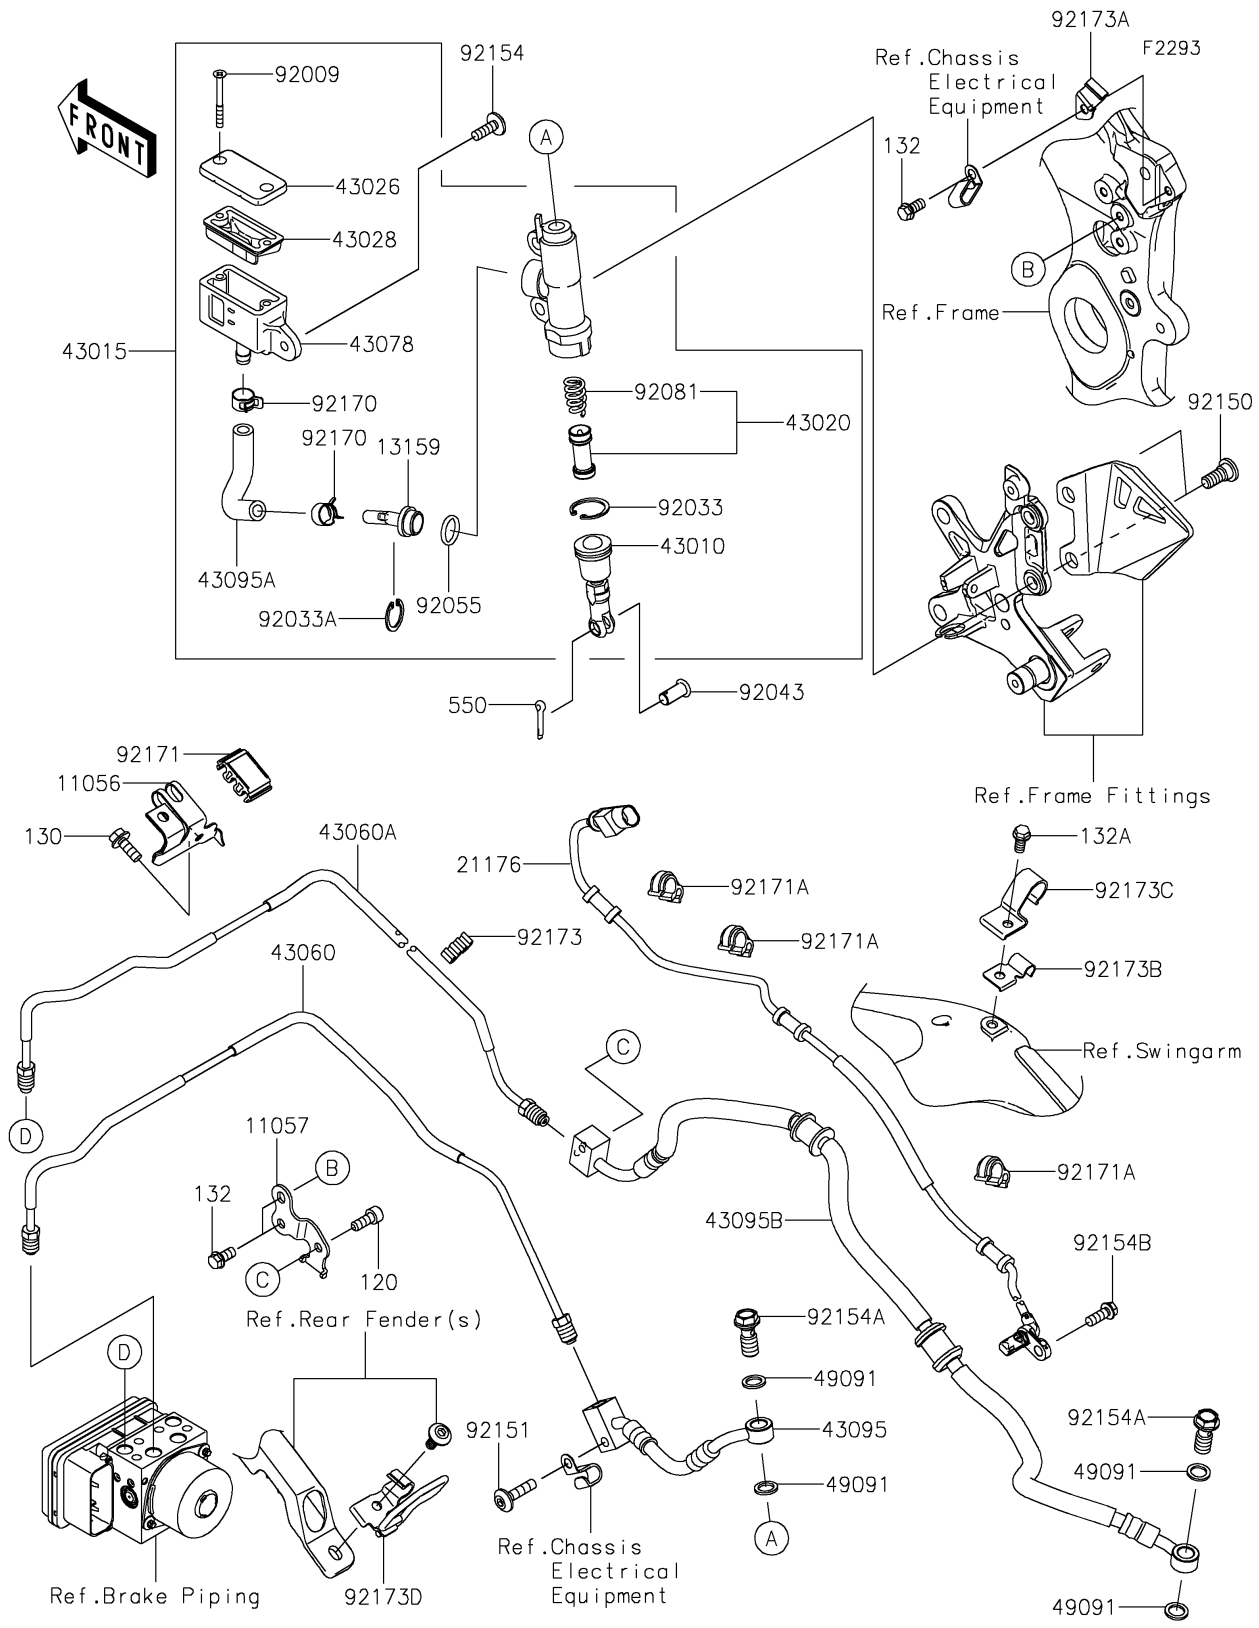

2021 Ninja® ZX™ -10R ABS PARTS DIAGRAM

Rear Master Cylinder

2021 Ninja® ZX™ -10R ABS PARTS LIST

Rear Master Cylinder

ITEM NAME	PART NUMBER	QUANTITY
BRACKET,UPP CROSS (Ref # 11056)	11056-7960	1
BRACKET (Ref # 11057)	11057-4253	1
CONNECTOR (Ref # 13159)	13159-0009	1
SENSOR,RR WHEEL (Ref # 21176)	21176-0980	1
ROD-ASSY-BRAKE (Ref # 43010)	43010-0016	1
CYLINDER-ASSY-MASTER,RR (Ref # 43015)	43015-0775	1
PISTON-COMP-BRAKE (Ref # 43020)	43020-1057	1
CAP-BRAKE (Ref # 43026)	43026-0031	1
DIAPHRAGM (Ref # 43028)	43028-1067	1
PIPE-BRAKE,RR M/CYLINDER-HU (Ref # 43060)	43060-0095	1
PIPE-BRAKE,ABS UNIT-SWA BKT (Ref # 43060A)	43060-0328	1
RESERVOIR (Ref # 43078)	43078-1189	1
HOSE-BRAKE,RR M/CYL.-SWA BKT (Ref # 43095)	43095-0936	1
HOSE-BRAKE,RR CALIPER (Ref # 43095A)	43095-1518	1
HOSE-BRAKE,SWA BKT-RR CAL. (Ref # 43095B)	43095-1602	1
WASHER-SEAL,10.1X14.5X1.5 (Ref # 49091)	49091-0001	4
SCREW,4X40 (Ref # 92009)	92009-1596	2
RING-SNAP,20.9X24.6X1.2 (Ref # 92033)	92033-0079	1
RING-SNAP,20.5MM (Ref # 92033A)	92033-1186	1
PIN (Ref # 92043)	92043-0904	1
RING-O,14.8X2.4 (Ref # 92055)	92055-0741	1
SPRING,MASTER CYLINDER (Ref # 92081)	92081-1737	1
BOLT,SOCKET,8X25 (Ref # 92150)	92150-1837	2
BOLT,SOCKET,6X25 (Ref # 92151)	92151-1611	1
BOLT,SOCKET,6X18 (Ref # 92154)	92154-1694	1
BOLT,BANJO,10X23 (Ref # 92154A)	92154-1712	2
BOLT,FLANGED,6X16 (Ref # 92154B)	92154-4217	1
CLAMP,HOSE (Ref # 92170)	92170-1091	2
CLAMP (Ref # 92171)	92171-1731	1