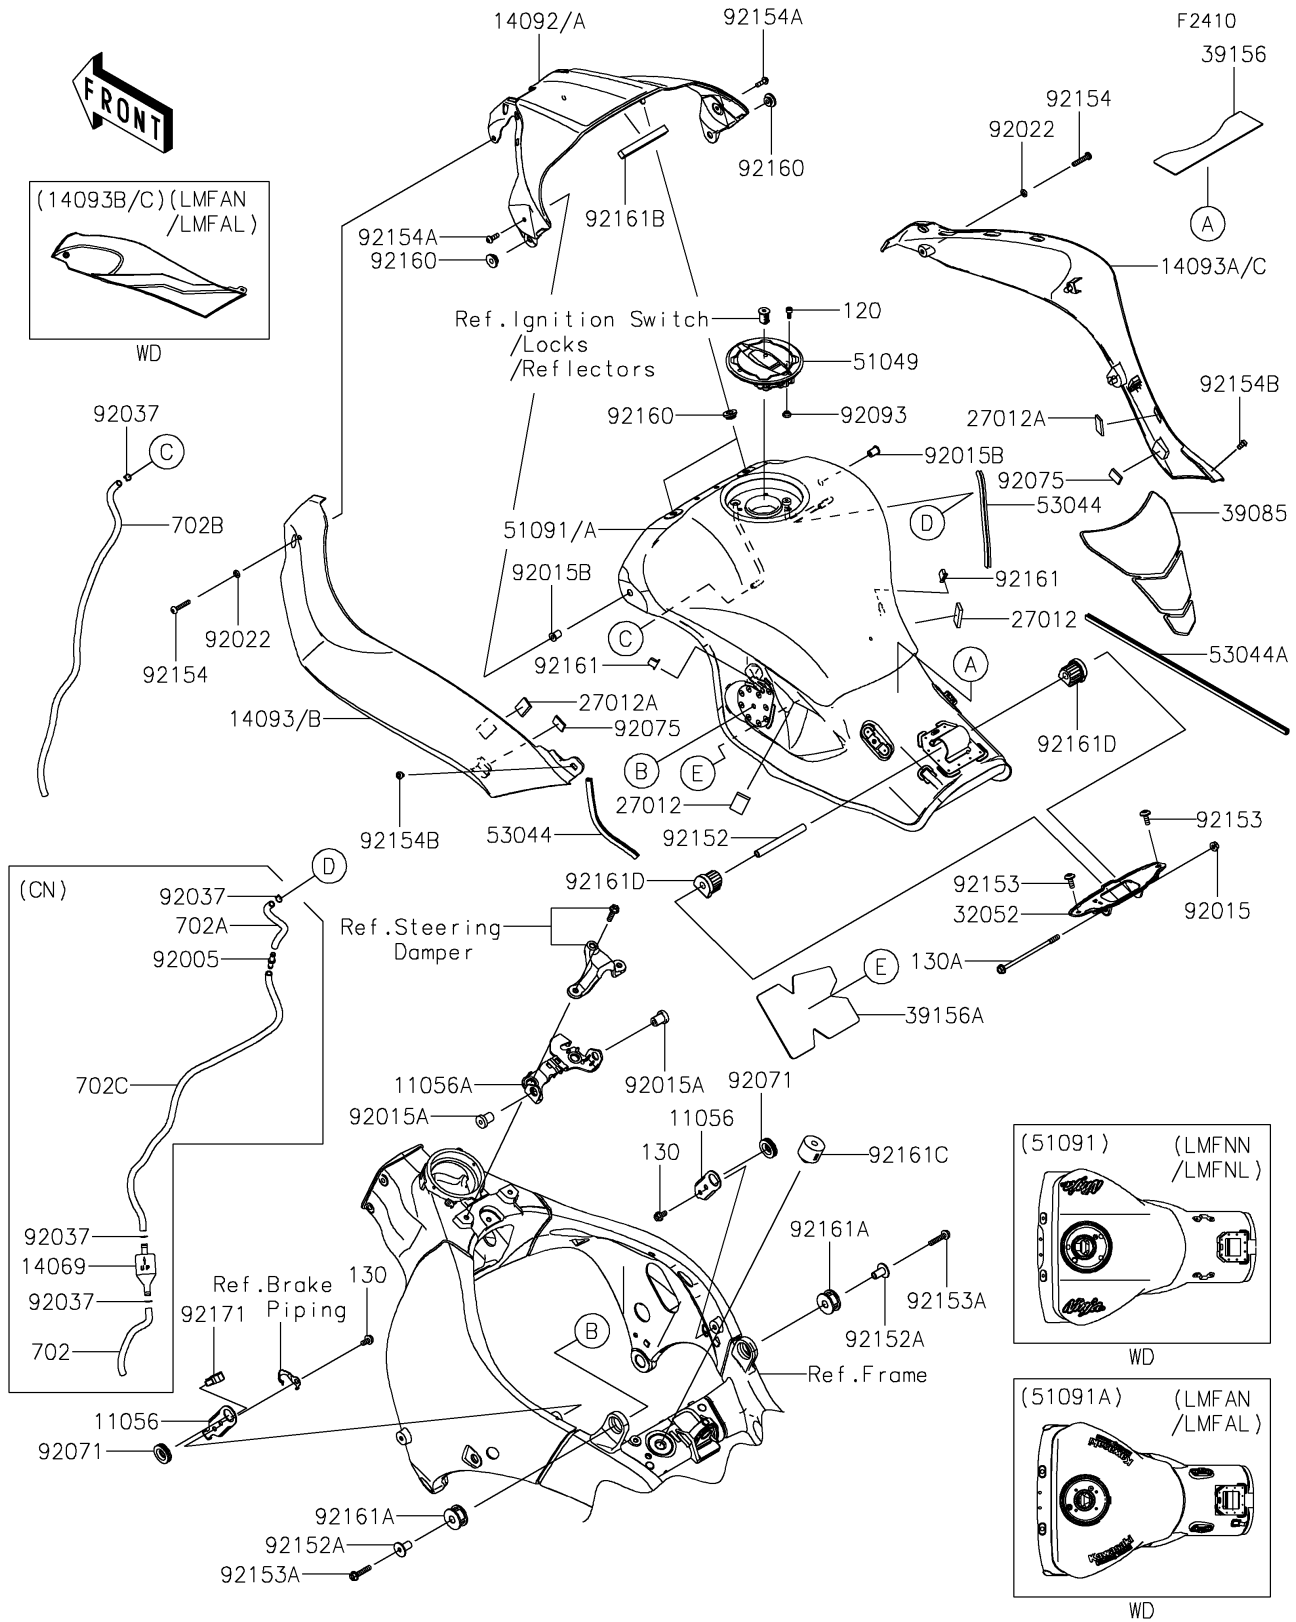

2021 NINJA® ZX™ -10R KRT EDITION PARTS DIAGRAM

Fuel Tank