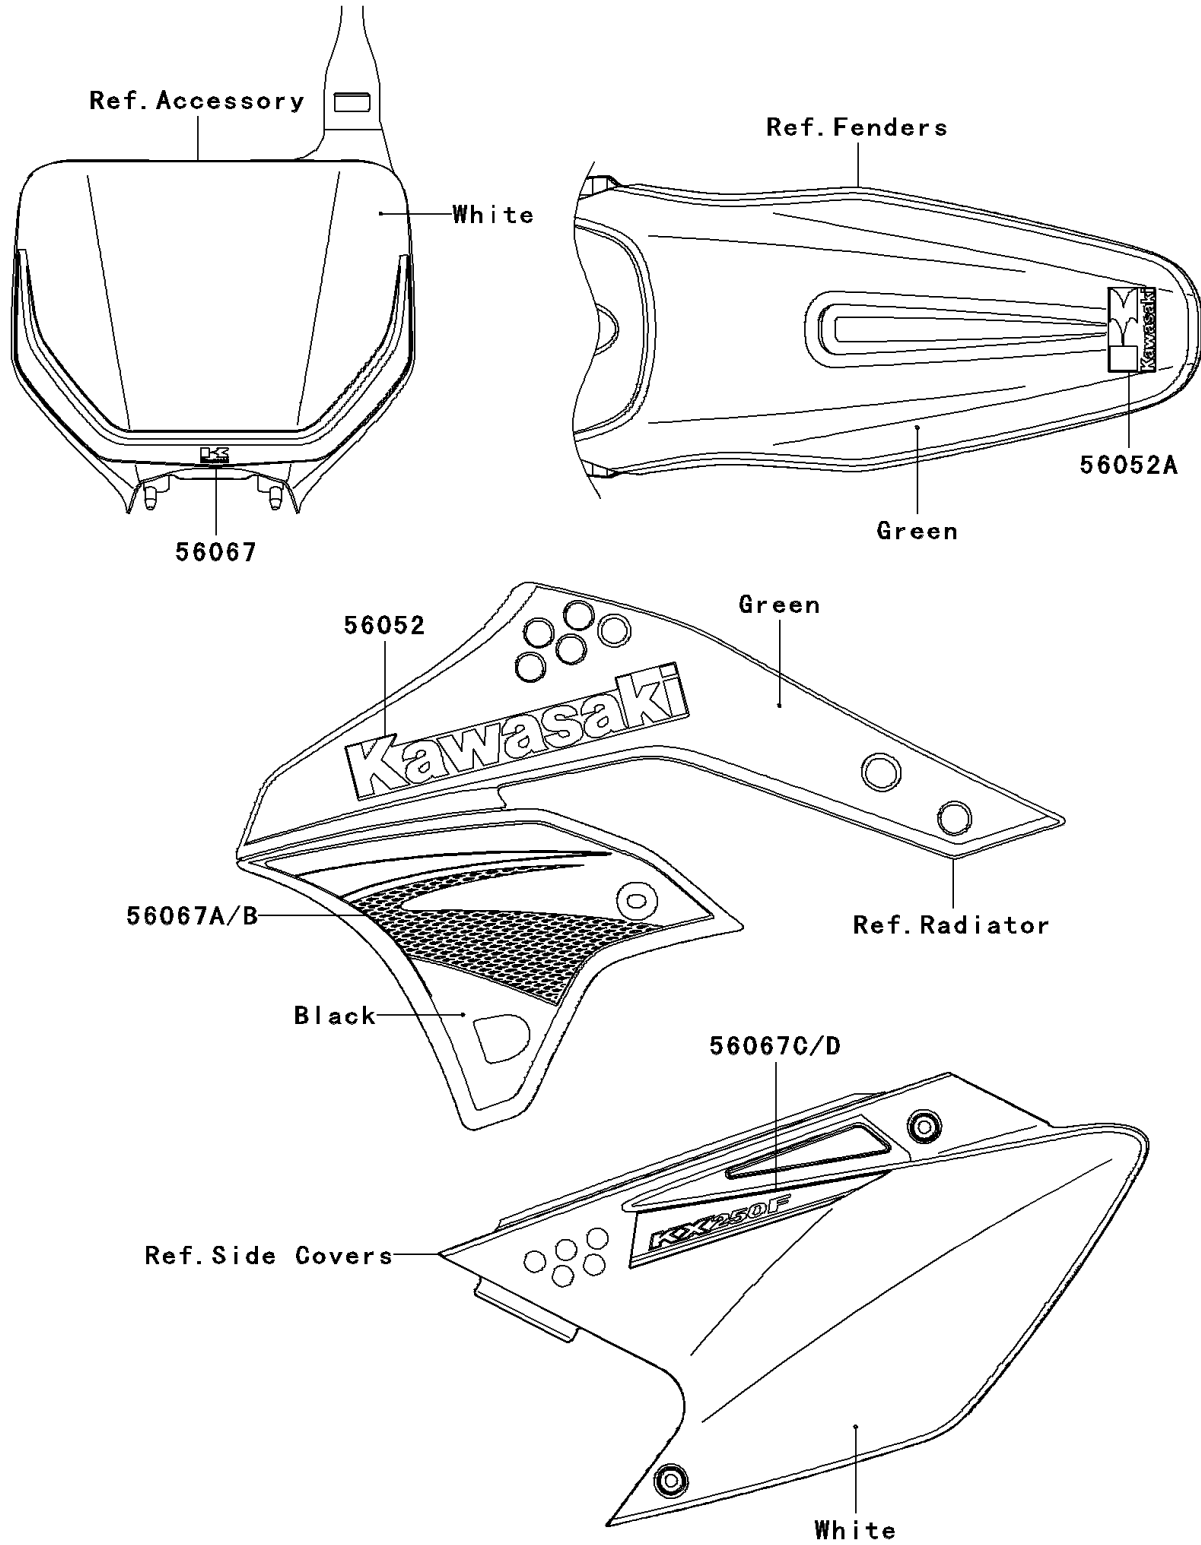

2007 KX250F PARTS DIAGRAM

Decals

F2861

2007 KX250F PARTS LIST

Decals

ITEM NAME	PART NUMBER	QUANTITY
MARK,SHROUD,KAWASAKI (Ref # 56052)	56052-0886	2
MARK,RR FENDER,KAWASAKI (Ref # 56052A)	56052-0887	1
PATTERN,NUMBER PLATE (Ref # 56067)	56067-0970	1
PATTERN,SHROUD,LH (Ref # 56067A)	56067-0975	1
PATTERN,SHROUD,RH (Ref # 56067B)	56067-0976	1
PATTERN,SIDE COVER,LH (Ref # 56067C)	56067-0977	1
PATTERN,SIDE COVER,RH (Ref # 56067D)	56067-0978	1