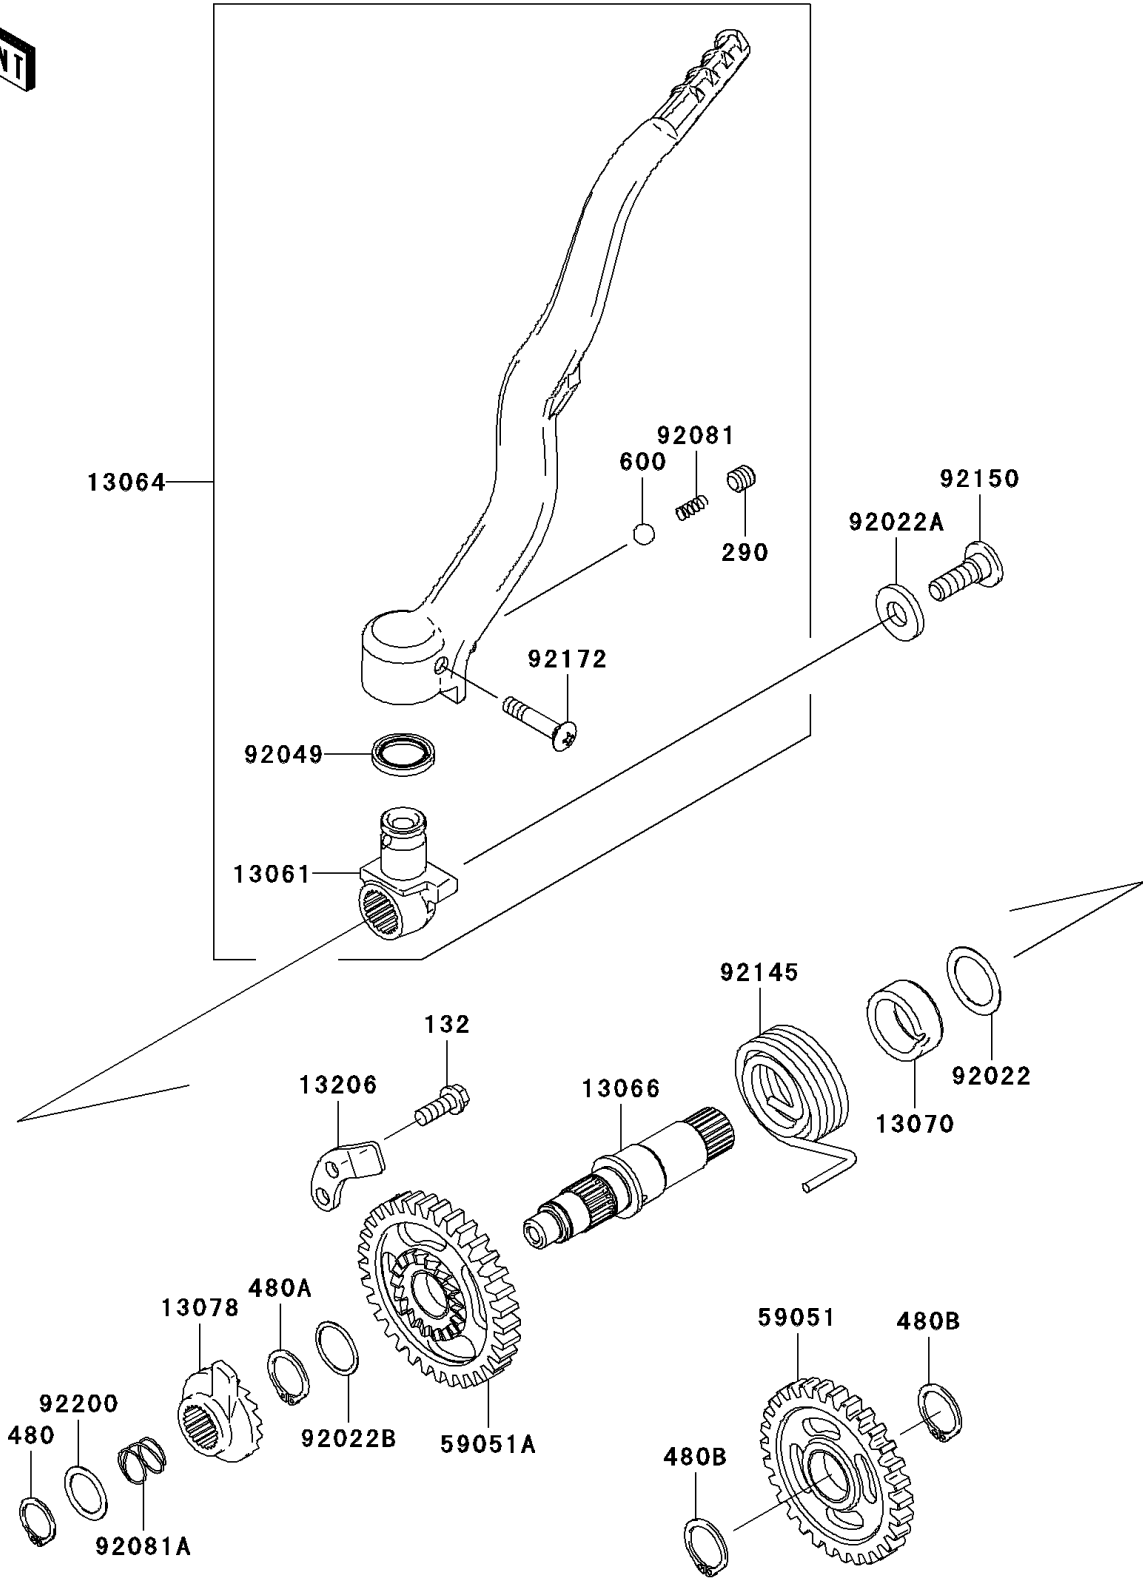

2006 KX450F PARTS DIAGRAM

Kickstarter Mechanism

E1340

2006 KX450F PARTS LIST

Kickstarter Mechanism

ITEM NAME	PART NUMBER	QUANTITY
BOLT-FLANGED-SMALL,6X16 (Ref # 132)	132G0616	1
SCREW-SET-SOCKET,8X8 (Ref # 290)	290P0808	1
CIRCLIP-TYPE-C,16MM (Ref # 480)	480J1600	1
CIRCLIP-TYPE-C,18MM (Ref # 480A)	480J1800	1
CIRCLIP-TYPE-C,19MM (Ref # 480B)	480J1900	2
BALL-STEEL,1/4" (Ref # 600)	600A0800	1
BOSS (Ref # 13061)	13061-0146	1
LEVER-ASSY-KICK (Ref # 13064)	13064-0031	1
SHAFT-KICK (Ref # 13066)	13066-1107	1
GUIDE,KICK SPRING (Ref # 13070)	13070-1378	1
RATCHET (Ref # 13078)	13078-0008	1
GUIDE-KICK (Ref # 13206)	13206-0005	1
GEAR-SPUR,30T (Ref # 59051)	59051-0030	1
GEAR-SPUR,33T (Ref # 59051A)	59051-0046	1
WASHER,20.3X28.0X0.5 (Ref # 92022)	92022-1885	1
WASHER (Ref # 92022A)	92022-1944	1
WASHER,18.3X22X0.5 (Ref # 92022B)	92022-271	1
SEAL-OIL,KICK PEDAL (Ref # 92049)	92049-1387	1
SPRING,KICK PEDAL (Ref # 92081)	92081-020	1
SPRING,RATCHET (Ref # 92081A)	92081-122	1
SPRING,RETURN (Ref # 92145)	92145-0297	1
BOLT,8X25 (Ref # 92150)	92150-1858	1
SCREW,6X30 (Ref # 92172)	92172-1088	1
WASHER,KICKSHAFT (Ref # 92200)	92200-1209	1