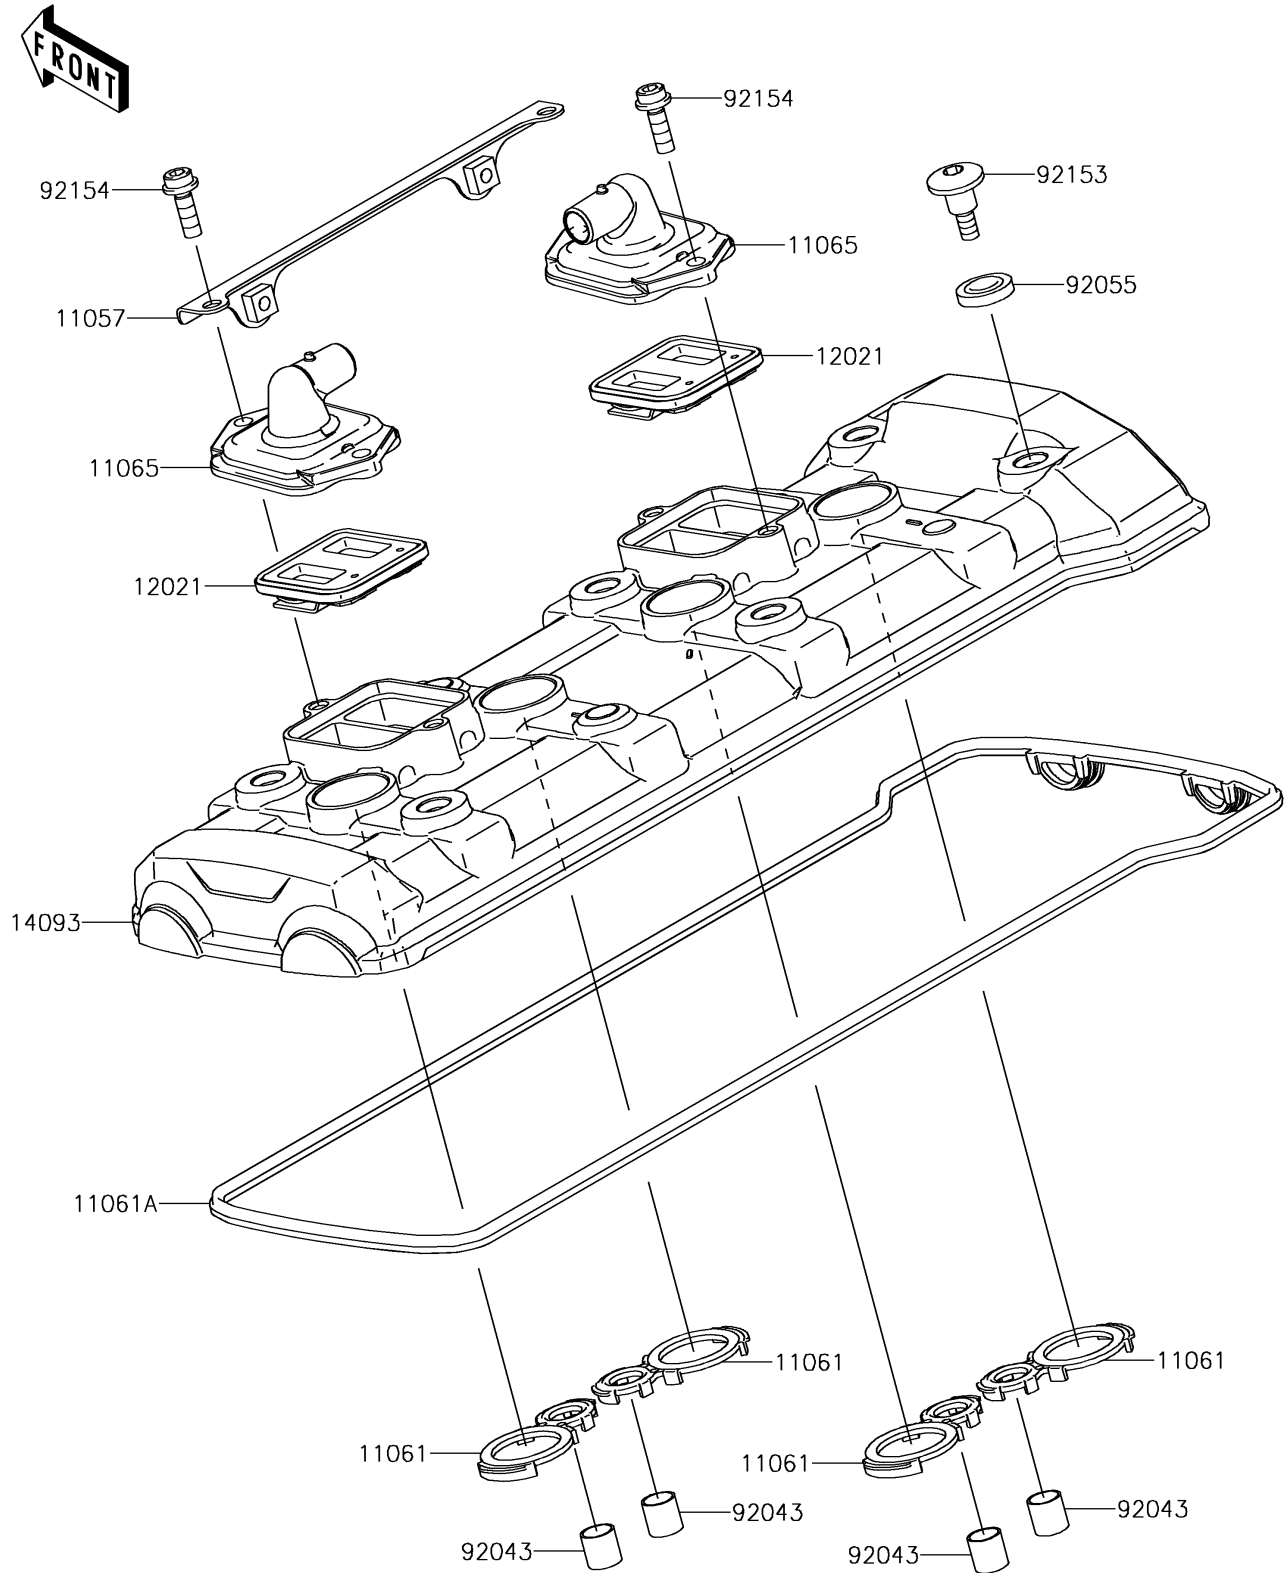

2018 Z900RS PARTS DIAGRAM

Cylinder Head Cover

E1112

2018 Z900RS PARTS LIST

Cylinder Head Cover

ITEM NAME	PART NUMBER	QUANTITY
BRACKET,HEAT COVER (Ref # 11057)	11057-0299	1
GASKET,SPARK PLUG (Ref # 11061)	11061-1213	4
GASKET,HEAD (Ref # 11061A)	11061-1214	1
CAP,HEAD COVER (Ref # 11065)	11065-0993	2
VALVE-ASSY-REED (Ref # 12021)	12021-0016	2
COVER,HEAD (Ref # 14093)	14093-0626	1
PIN,10.1X12X14 (Ref # 92043)	92043-4009	4
RING-O (Ref # 92055)	92055-0785	6
BOLT,SOCKET,6X22.5 (Ref # 92153)	92153-1779	6
BOLT,SOCKET,6X18 (Ref # 92154)	92154-0351	4