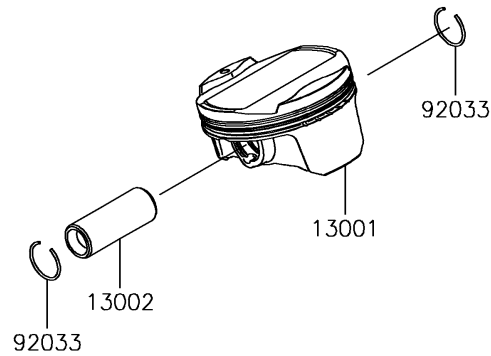

2018 Z900RS PARTS DIAGRAM

Cylinder/Piston(s)

E1120

2018 Z900RS PARTS LIST

Cylinder/Piston(s)

ITEM NAME	PART NUMBER	QUANTITY
CYLINDER-ENGINE (Ref # 11005)	11005-0686	1
GASKET,CYLINDER BASE (Ref # 11061)	11061-0402	1
PISTON-ENGINE (Ref # 13001)	13001-0788	4
PIN-PISTON (Ref # 13002)	13002-0004	4
RING-SET-PISTON (Ref # 13008)	13008-0571	4
WASHER,6.2X11X1 (Ref # 92022)	92022-304	1
RING-SNAP (Ref # 92033)	92033-1054	8
BOLT,6X10 (Ref # 92151)	92151-1344	1