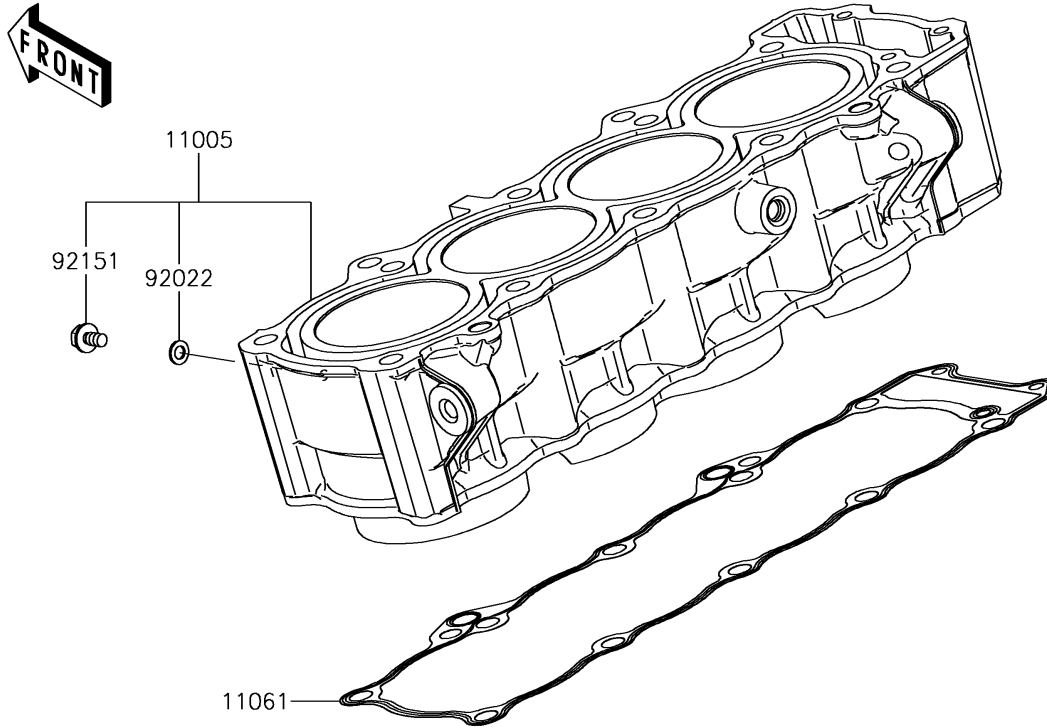

2018 Z900RS PARTS DIAGRAM

Cylinder/Piston(s)

E1120

2018 Z900RS PARTS LIST

Cylinder/Piston(s)

ITEM NAME	PART NUMBER	QUANTITY
CYLINDER-ENGINE (Ref # 11005)	11005-0686	1
GASKET,CYLINDER BASE (Ref # 11061)	11061-0402	1
PISTON-ENGINE (Ref # 13001)	13001-0788	4
PIN-PISTON (Ref # 13002)	13002-0004	4
RING-SET-PISTON (Ref # 13008)	13008-0571	4
WASHER,6.2X11X1 (Ref # 92022)	92022-304	1
RING-SNAP (Ref # 92033)	92033-1054	8
BOLT,6X10 (Ref # 92151)	92151-1344	1