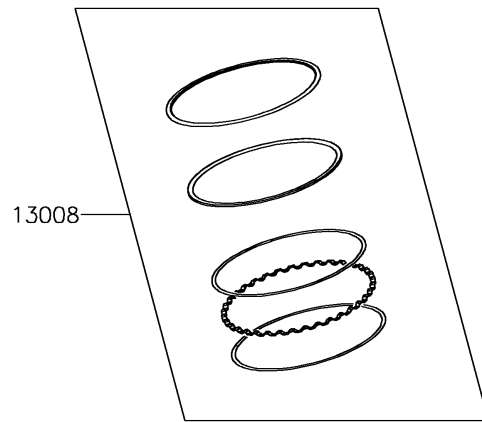

2018 Z900RS PARTS DIAGRAM

Cylinder/Piston(s)

E1120

2018 Z900RS PARTS LIST

Cylinder/Piston(s)

ITEM NAME	PART NUMBER	QUANTITY
CYLINDER-ENGINE (Ref # 11005)	11005-0686	1
GASKET,CYLINDER BASE (Ref # 11061)	11061-0402	1
PISTON-ENGINE (Ref # 13001)	13001-0788	4
PIN-PISTON (Ref # 13002)	13002-0004	4
RING-SET-PISTON (Ref # 13008)	13008-0571	4
WASHER,6.2X11X1 (Ref # 92022)	92022-304	1
RING-SNAP (Ref # 92033)	92033-1054	8
BOLT,6X10 (Ref # 92151)	92151-1344	1