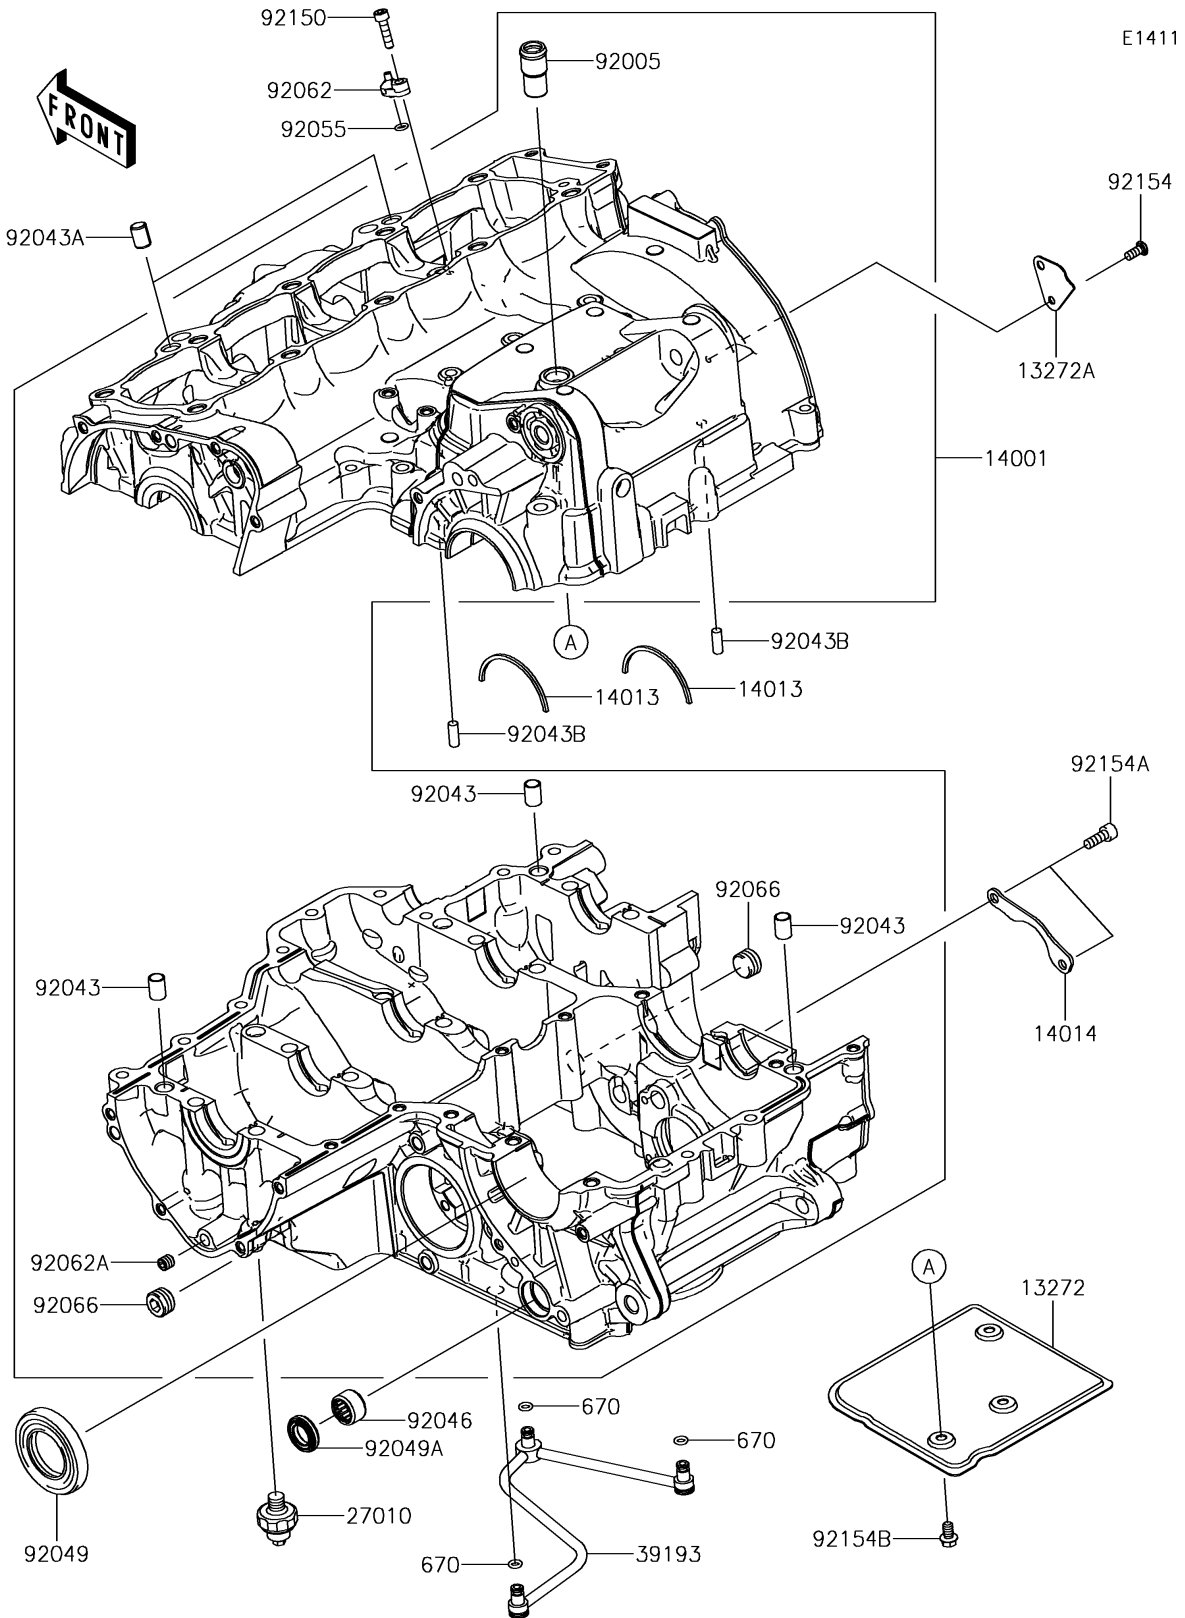

2018 Z900RS PARTS DIAGRAM

Crankcase

2018 Z900RS PARTS LIST

Crankcase

ITEM NAME	PART NUMBER	QUANTITY
PLATE,BREATHER,UPP (Ref # 13272)	13272-0698	1
PLATE,BREATHER,SIDE (Ref # 13272A)	13272-0699	1
SET-CRANKCASE (Ref # 14001)	14001-0687	1
RING-POSITION (Ref # 14013)	14013-1051	2
PLATE-POSITION (Ref # 14014)	14014-0036	1
SWITCH,OIL PRESSURE (Ref # 27010)	27010-1313	1
PIPE-OIL (Ref # 39193)	39193-0054	1
FITTING,BREATHER (Ref # 92005)	92005-1238	1
PIN,DOWEL,10X14 (Ref # 92043)	92043-1037	3
PIN,8.2X10X14 (Ref # 92043A)	92043-1264	2
PIN,6X16 (Ref # 92043B)	92043-1690	2
BEARING-NEEDLE,HK1412FM (Ref # 92046)	92046-0043	1
SEAL-OIL,TC32578 (Ref # 92049)	92049-1474	1
SEAL-OIL,TC14245 (Ref # 92049A)	92049-1520	1
RING-O,5.5X1.5 (Ref # 92055)	92055-1339	1
NOZZLE,OIL JET (Ref # 92062)	92062-0040	1
NOZZLE (Ref # 92062A)	92062-0046	1
PLUG (Ref # 92066)	92066-0836	2
BOLT,SOCKET,5X20 (Ref # 92150)	92150-1019	1
BOLT,TORX,5X12 (Ref # 92154)	92154-0299	1
BOLT,SOCKET,6X16 (Ref # 92154A)	92154-0484	2
BOLT,FLANGED,6X10 (Ref # 92154B)	92154-1887	3
O RING (Ref # 670)	670D1505	3