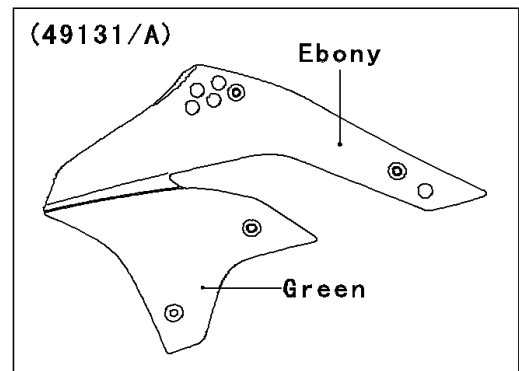

2006 KX450F PARTS DIAGRAM

Engine Shrouds

E3036

WOD

2006 KX450F PARTS LIST

Engine Shrouds

ITEM NAME	PART NUMBER	QUANTITY
SHROUD-ENGINE,LH (Ref # 49131)	49131-5065	1
SHROUD-ENGINE,RH (Ref # 49131A)	49131-5066	1
BOLT,6X12 (Ref # 92153)	92153-0503	6
BOLT,6X20 (Ref # 92153A)	92153-0864	2