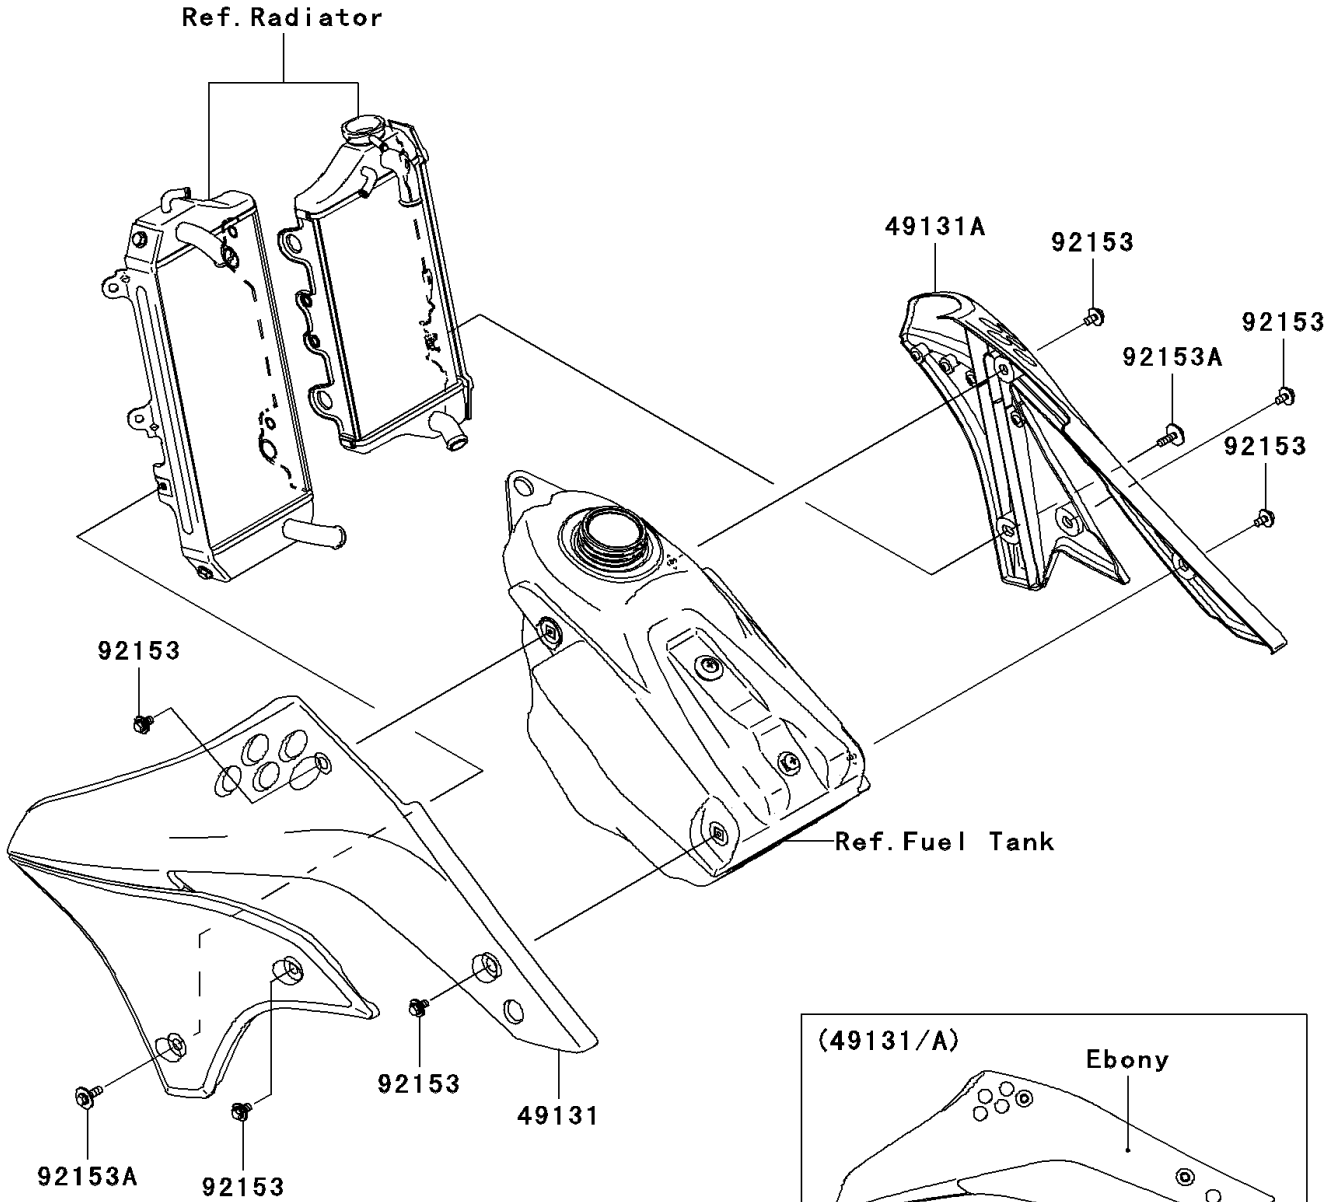

2006 KX450F PARTS DIAGRAM

Engine Shrouds

E3036

WOD

2006 KX450F PARTS LIST

Engine Shrouds

ITEM NAME	PART NUMBER	QUANTITY
SHROUD-ENGINE,LH (Ref # 49131)	49131-5065	1
SHROUD-ENGINE,RH (Ref # 49131A)	49131-5066	1
BOLT,6X12 (Ref # 92153)	92153-0503	6
BOLT,6X20 (Ref # 92153A)	92153-0864	2