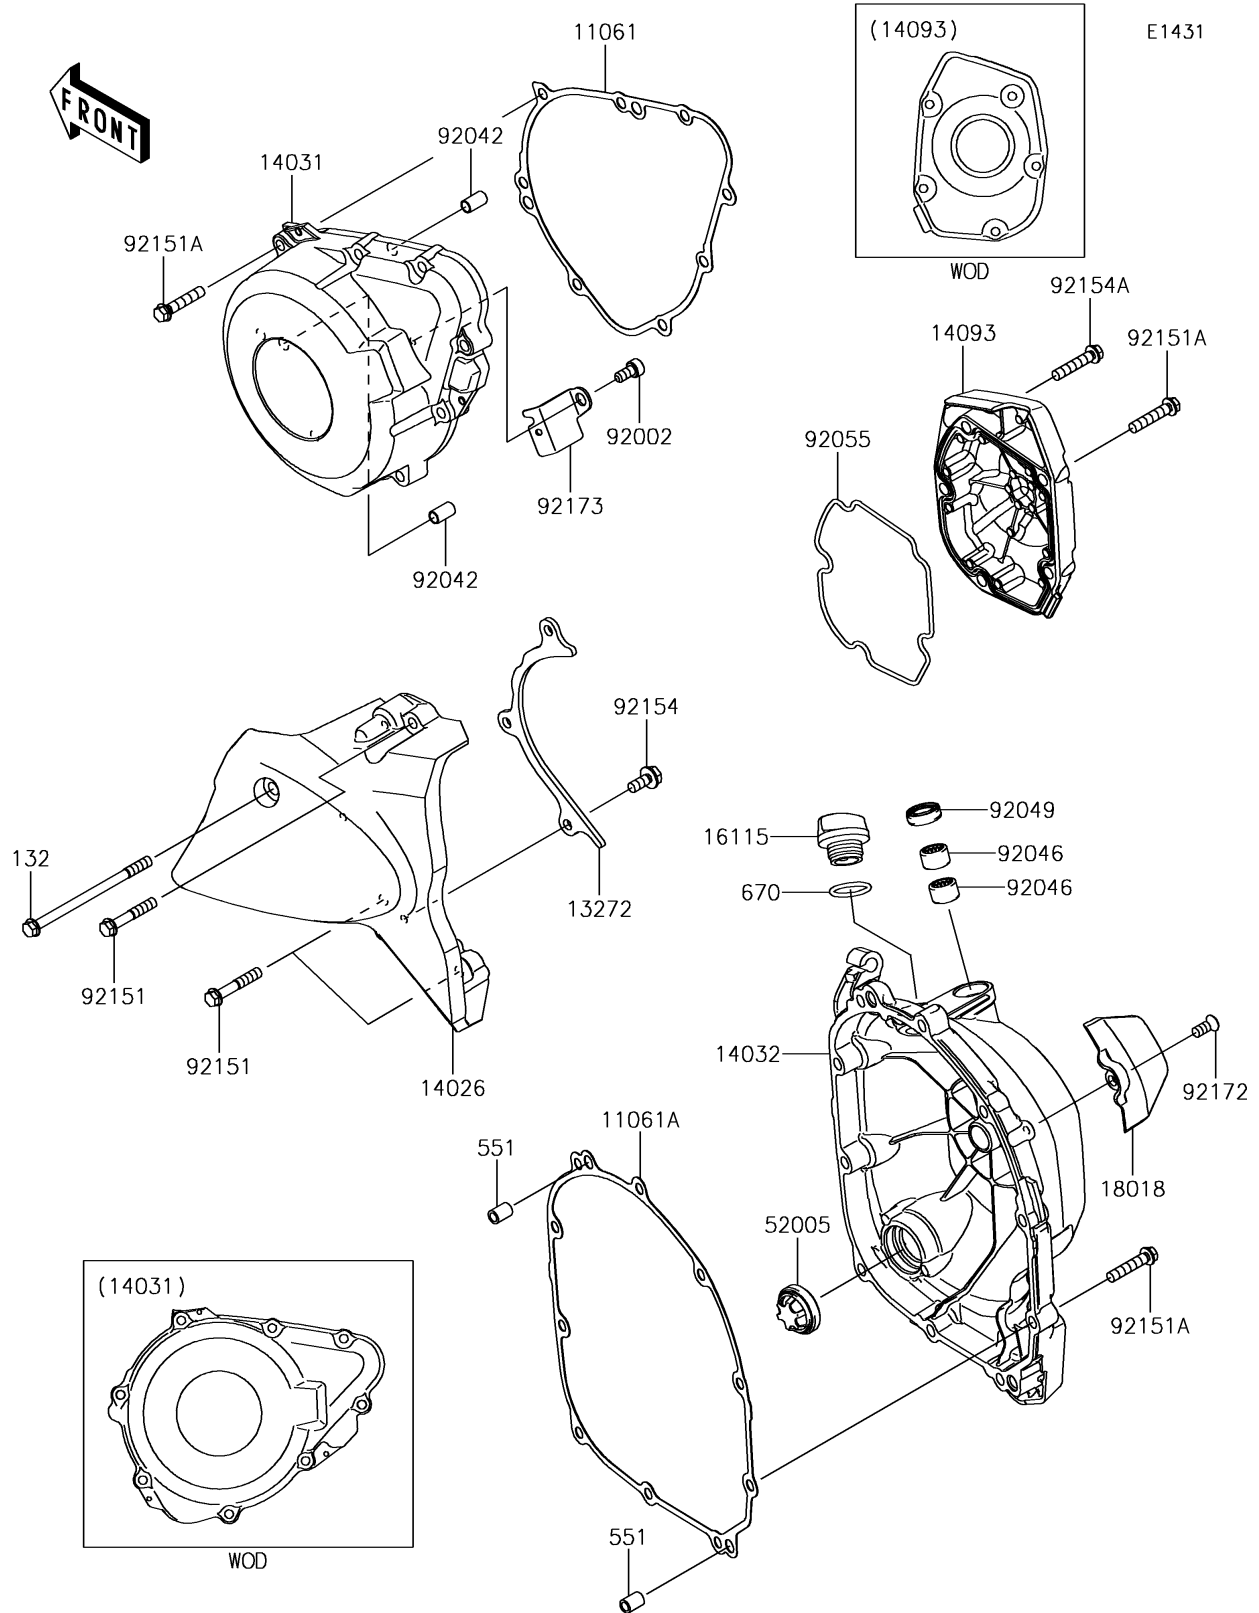

2018 Z900RS PARTS DIAGRAM

Engine Cover(s)

2018 Z900RS PARTS LIST

Engine Cover(s)

ITEM NAME	PART NUMBER	QUANTITY
GASKET,GENERATOR COVER (Ref # 11061)	11061-0403	1
GASKET,CLUTCH COVER (Ref # 11061A)	11061-0404	1
PLATE (Ref # 13272)	13272-2349	1
COVER-CHAIN (Ref # 14026)	14026-0138	1
COVER-GENERATOR (Ref # 14031)	14031-0617	1
COVER-CLUTCH (Ref # 14032)	14032-0640	1
COVER,PULSER (Ref # 14093)	14093-0624	1
CAP-OIL FILLER (Ref # 16115)	16115-1053	1
PLATE-HEAT GUARD (Ref # 18018)	18018-0605	1
GAUGE (Ref # 52005)	52005-1120	1
BOLT,SOCKET,6X12 (Ref # 92002)	92002-1796	1
PIN,DOWEL,6.3X8X14 (Ref # 92042)	92042-007	2
BEARING-NEEDLE,HK1210FM (Ref # 92046)	92046-0034	2
SEAL-OIL,CLUTCH RELEASE (Ref # 92049)	92049-1475	1
RING-O,PULSER COVER (Ref # 92055)	92055-0199	1
BOLT,6X35 (Ref # 92151)	92151-1135	3
BOLT,6X30 (Ref # 92151A)	92151-1873	22
BOLT,FLANGED,6X14 (Ref # 92154)	92154-0482	3
BOLT,6X30 (Ref # 92154A)	92154-2652	1
SCREW,TORX,6X14 (Ref # 92172)	92172-0901	1
CLAMP (Ref # 92173)	92173-1321	1
BOLT-FLANGED-SMALL,6X95 (Ref # 132)	132BC0695	1
PIN-DOWEL,8X14 (Ref # 551)	551A0814	2
O RING,20MM (Ref # 670)	670B2020	1