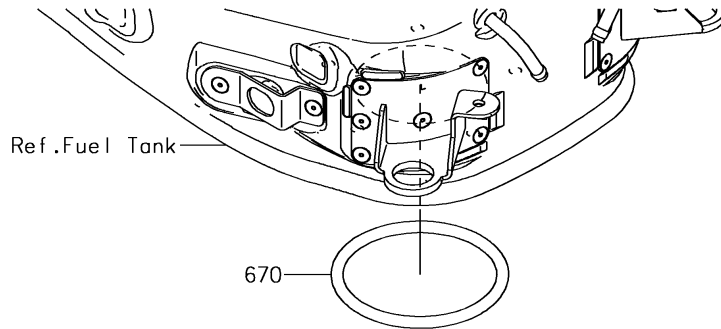

2018 Z900RS PARTS DIAGRAM

Fuel Pump

2018 Z900RS PARTS LIST

Fuel Pump

ITEM NAME	PART NUMBER	QUANTITY
PUMP-FUEL (Ref # 49040)	49040-0762	1
TUBE-ASSY,FUEL (Ref # 51044)	51044-0863	1
BOLT,FLANGED,6X12 (Ref # 92154)	92154-1848	5
KIT,FUEL FILTER (Ref # 99999)	99999-0522	1
O RING (Ref # 670)	670E5075	1