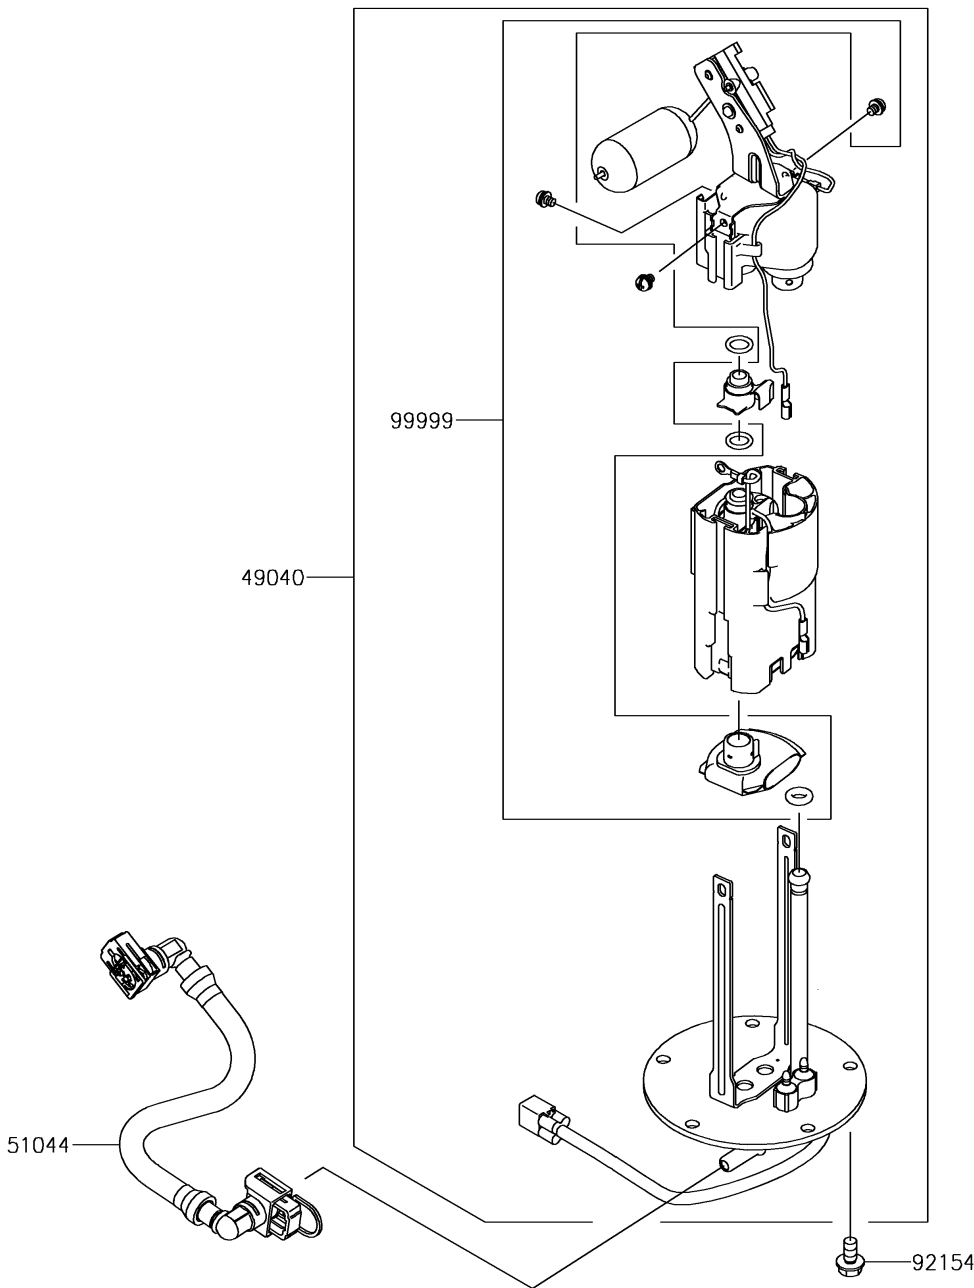

2018 Z900RS PARTS DIAGRAM

Fuel Pump

2018 Z900RS PARTS LIST

Fuel Pump

ITEM NAME	PART NUMBER	QUANTITY
PUMP-FUEL (Ref # 49040)	49040-0762	1
TUBE-ASSY,FUEL (Ref # 51044)	51044-0863	1
BOLT,FLANGED,6X12 (Ref # 92154)	92154-1848	5
KIT,FUEL FILTER (Ref # 99999)	99999-0522	1
O RING (Ref # 670)	670E5075	1