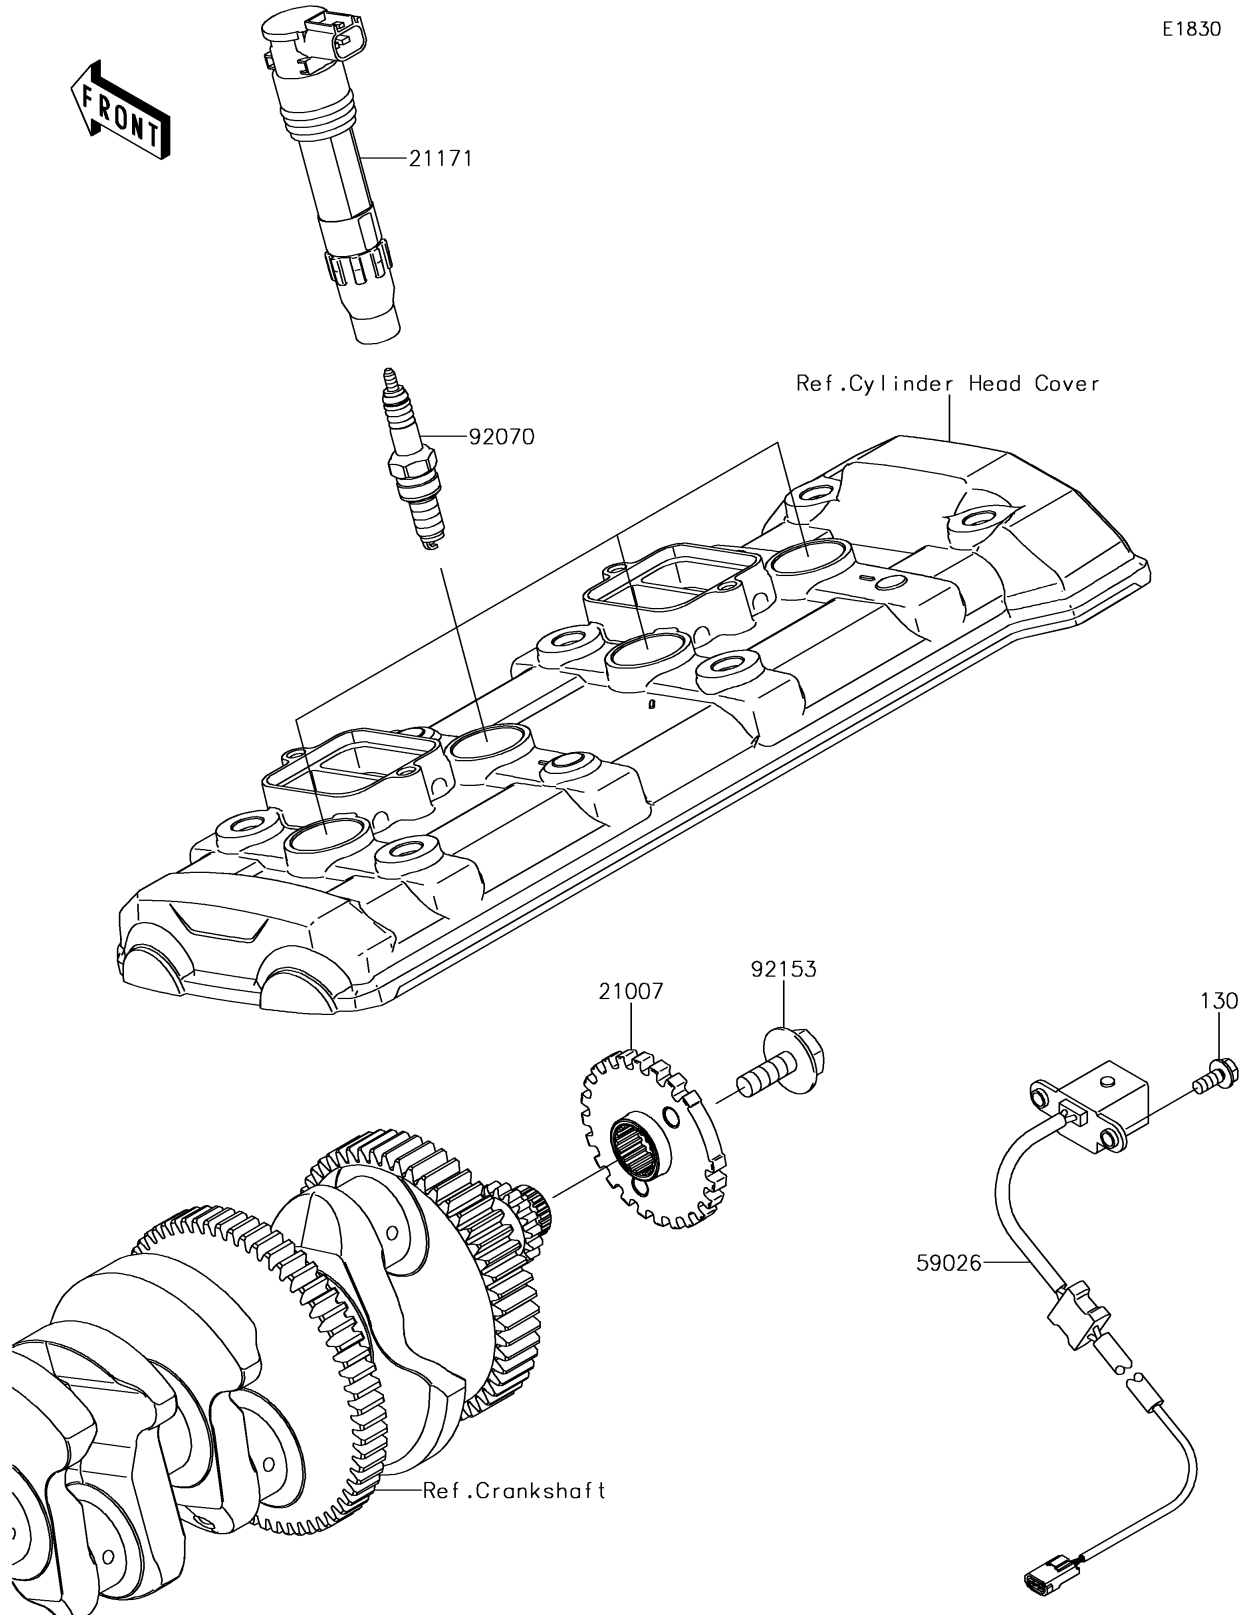

# 2018 Z900RS PARTS DIAGRAM

## Ignition System

E1830

## 2018 Z900RS PARTS LIST

### Ignition System

ITEM NAME	PART NUMBER	QUANTITY
ROTOR,TIMING (Ref # 21007)	21007-0656	1
COIL-ASSY-IGNITION (Ref # 21171)	21171-0033	4
COIL-PULSING (Ref # 59026)	59026-0049	1
PLUG-SPARK,CR9EIA(NGK) (Ref # 92070)	92070-0014	4
BOLT,FLANGED,8X23 (Ref # 92153)	92153-0549	1
BOLT-FLANGED,5X12 (Ref # 130)	130BA0512	2