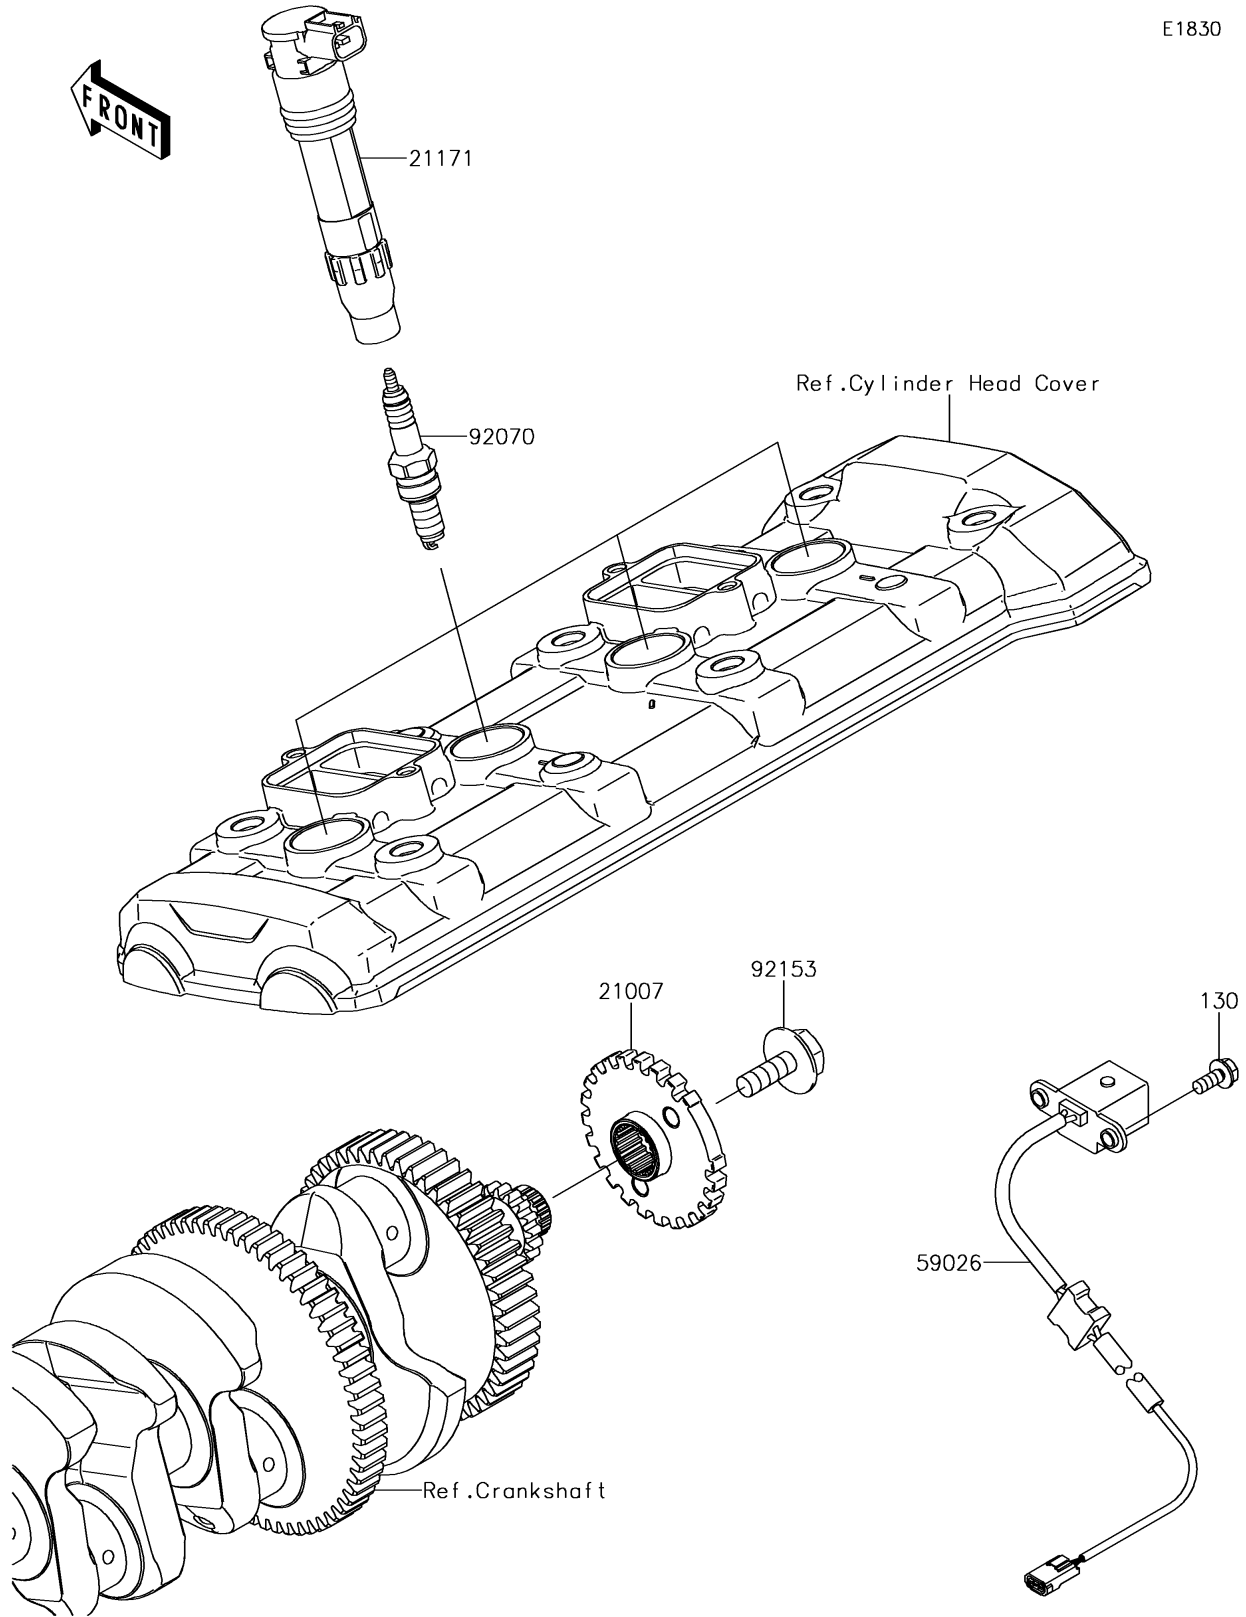

2018 Z900RS PARTS DIAGRAM

Ignition System

E1830

2018 Z900RS PARTS LIST

Ignition System

ITEM NAME	PART NUMBER	QUANTITY
ROTOR,TIMING (Ref # 21007)	21007-0656	1
COIL-ASSY-IGNITION (Ref # 21171)	21171-0033	4
COIL-PULSING (Ref # 59026)	59026-0049	1
PLUG-SPARK,CR9EIA(NGK) (Ref # 92070)	92070-0014	4
BOLT,FLANGED,8X23 (Ref # 92153)	92153-0549	1
BOLT-FLANGED,5X12 (Ref # 130)	130BA0512	2