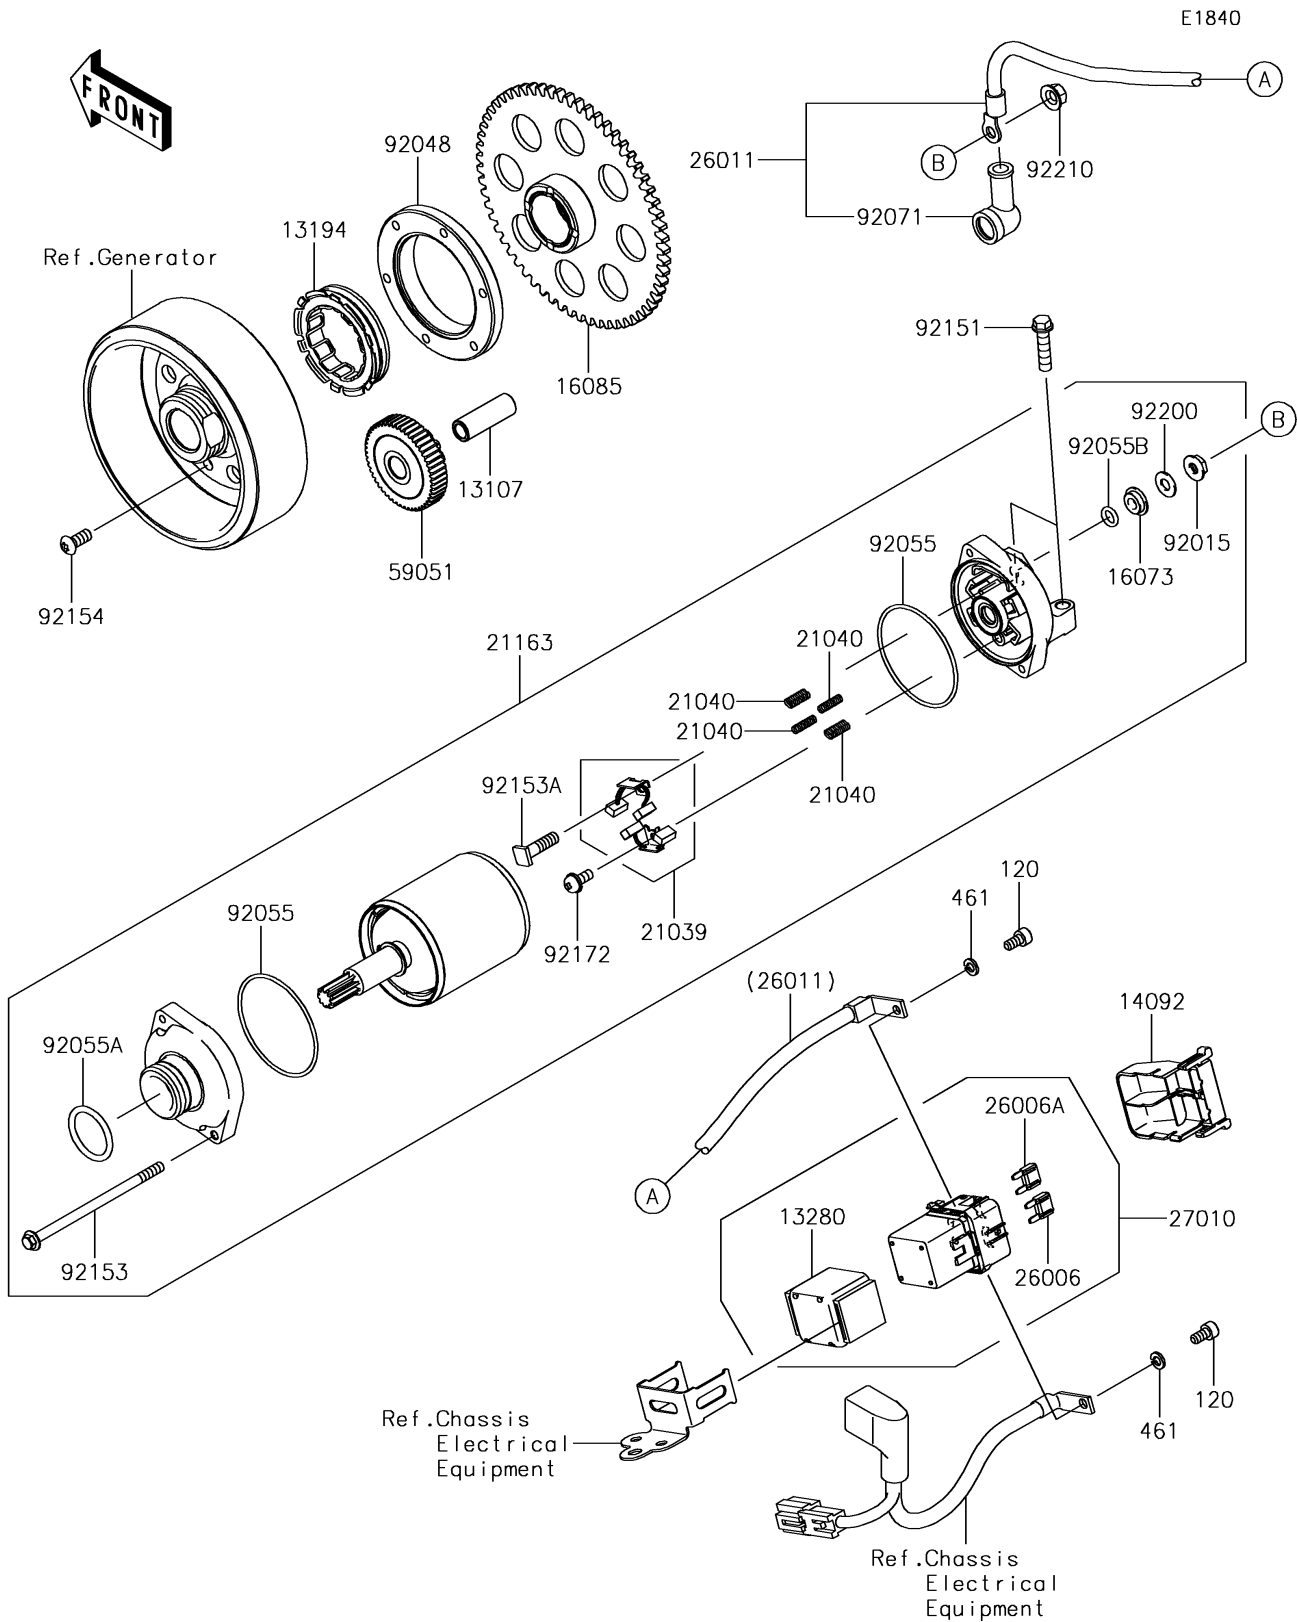

2018 Z900RS PARTS DIAGRAM

Starter Motor

2018 Z900RS PARTS LIST

Starter Motor

ITEM NAME	PART NUMBER	QUANTITY
SHAFT,IDLER GEAR (Ref # 13107)	13107-1377	1
CLUTCH-ONEWAY (Ref # 13194)	13194-1096	1
HOLDER,MAGNETIC SWITCH (Ref # 13280)	13280-0814	1
COVER (Ref # 14092)	14092-0109	1
INSULATOR (Ref # 16073)	16073-0053	1
GEAR,CLUTCH ONEWAY (Ref # 16085)	16085-0609	1
BRUSH,CARBON (Ref # 21039)	21039-0004	1
SPRING-BRUSH (Ref # 21040)	21040-0003	4
STARTER-ELECTRIC (Ref # 21163)	21163-0770	1
FUSE,MINI BLADE,15A,BLUE (Ref # 26006)	26006-0001	1
FUSE,MINI BLADE,30A,GREEN (Ref # 26006A)	26006-1080	1
WIRE-LEAD (Ref # 26011)	26011-0986	1
SWITCH (Ref # 27010)	27010-0770	1
GEAR-SPUR,IDLER (Ref # 59051)	59051-0762	1
NUT,STARTER MOTOR (Ref # 92015)	92015-1476	1
RACE (Ref # 92048)	92048-0018	1
RING-O (Ref # 92055)	92055-0136	2
RING-O (Ref # 92055A)	92055-1276	1
RING-O,4.5X2.0 (Ref # 92055B)	92055-1370	1
GROMMET (Ref # 92071)	92071-0024	1
BOLT,FLANGED-SMALL,6X25 (Ref # 92151)	92151-1930	2
BOLT (Ref # 92153)	92153-1850	2
BOLT (Ref # 92153A)	92153-1866	1
BOLT,TORX,6X14 (Ref # 92154)	92154-2448	6
SCREW (Ref # 92172)	92172-0334	1
WASHER (Ref # 92200)	92200-0386	1
NUT,6MM (Ref # 92210)	92210-0188	1
BOLT-SOCKET,5X10 (Ref # 120)	120CB0510	2
WASHER-SPRING,5MM (Ref # 461)	461DB0500	2