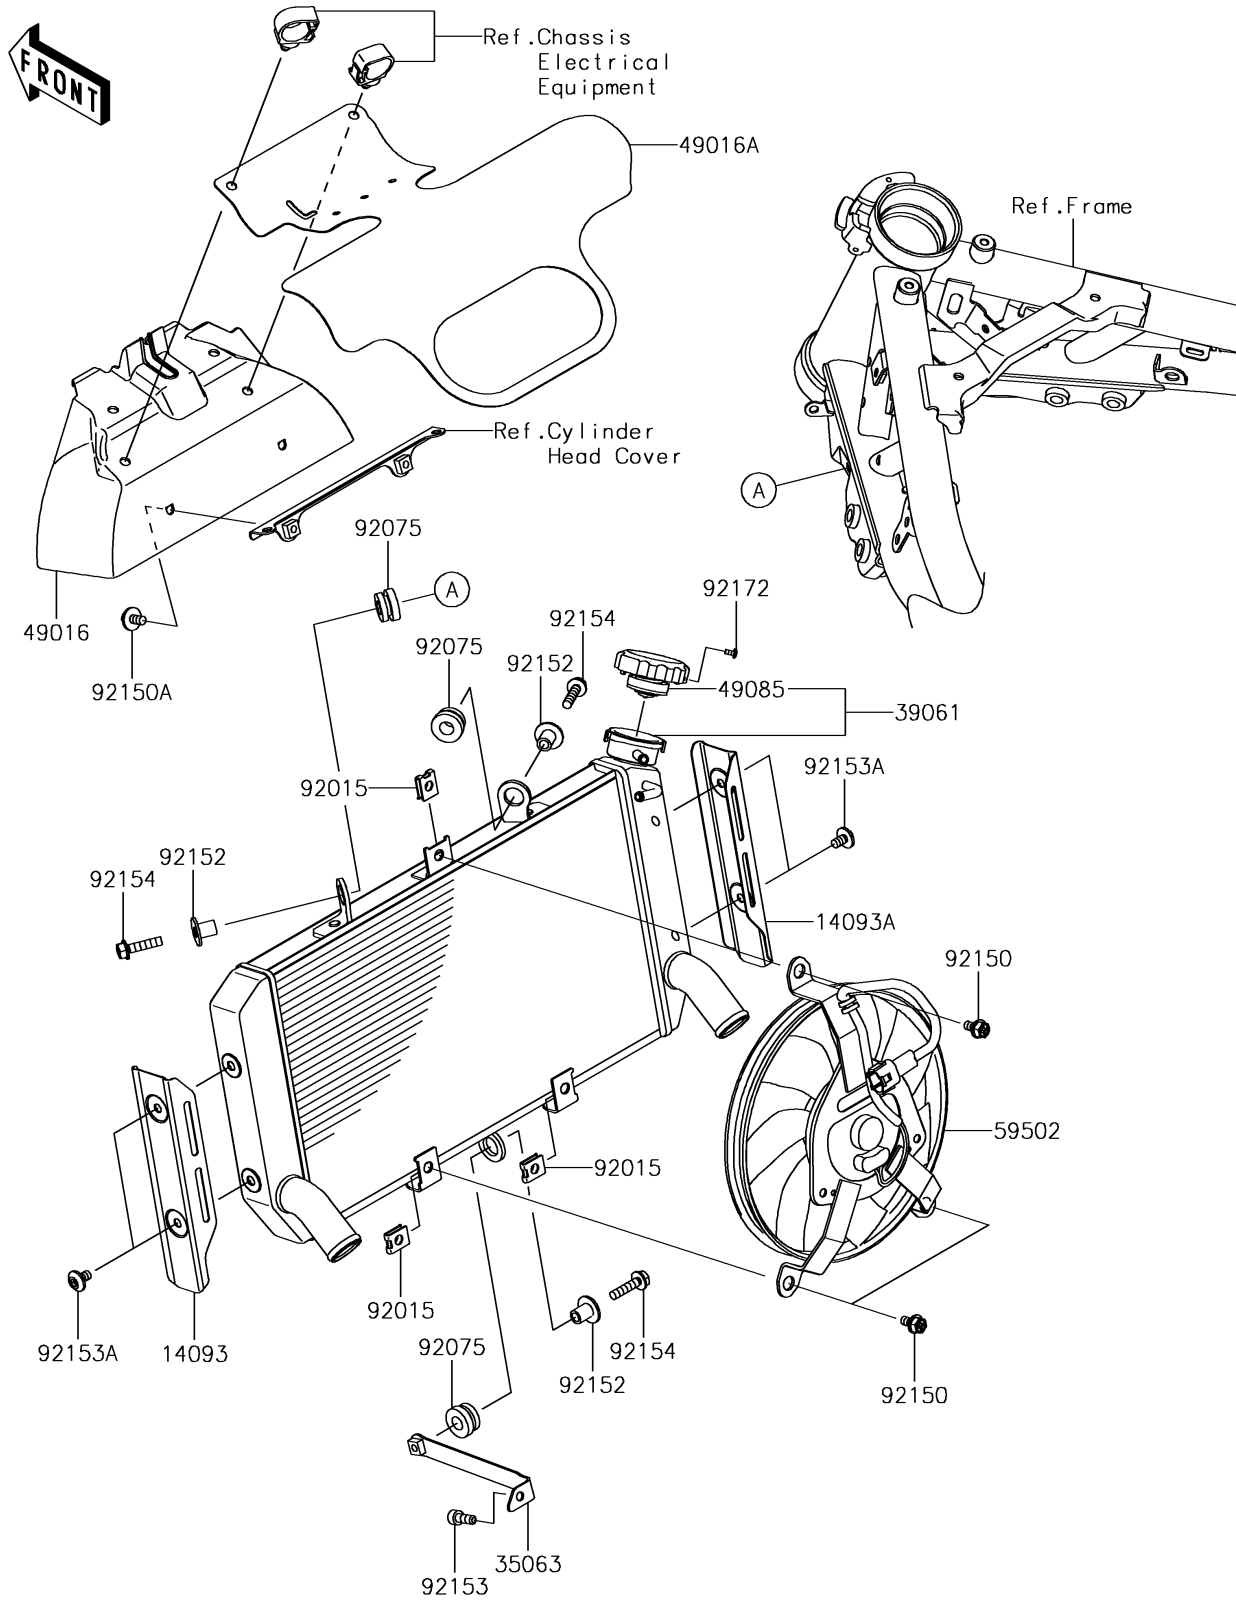

2018 Z900RS PARTS DIAGRAM

Radiator

E3032

2018 Z900RS PARTS LIST

Radiator

ITEM NAME	PART NUMBER	QUANTITY
COVER,RADIATOR,LH,SILVER (Ref # 14093)	14093-0647-28Z	1
COVER,RADIATOR,RH,SILVER (Ref # 14093A)	14093-0648-28Z	1
STAY (Ref # 35063)	35063-1395	1
RADIATOR-ASSY (Ref # 39061)	39061-0749	1
COVER-SEAL,HEAT (Ref # 49016)	49016-0647	1
COVER-SEAL,HEAT (Ref # 49016A)	49016-0648	1
CAP-ASSY-PRESSURE (Ref # 49085)	49085-1075	1
FAN-ASSY (Ref # 59502)	59502-0618	1
NUT (Ref # 92015)	92015-1487	3
DAMPER,RUBBER (Ref # 92075)	92075-1123	3
BOLT,6X12 (Ref # 92150)	92150-1186	3
BOLT,6X12 (Ref # 92150A)	92150-1891	2
COLLAR (Ref # 92152)	92152-0667	3
BOLT,SOCKET,6X16 (Ref # 92153)	92153-1344	1
BOLT,SOCKET,6X10 (Ref # 92153A)	92153-1628	4
BOLT,FLANGED,6X25 (Ref # 92154)	92154-2846	3
SCREW,TAPPING,3X6 (Ref # 92172)	92172-1225	1