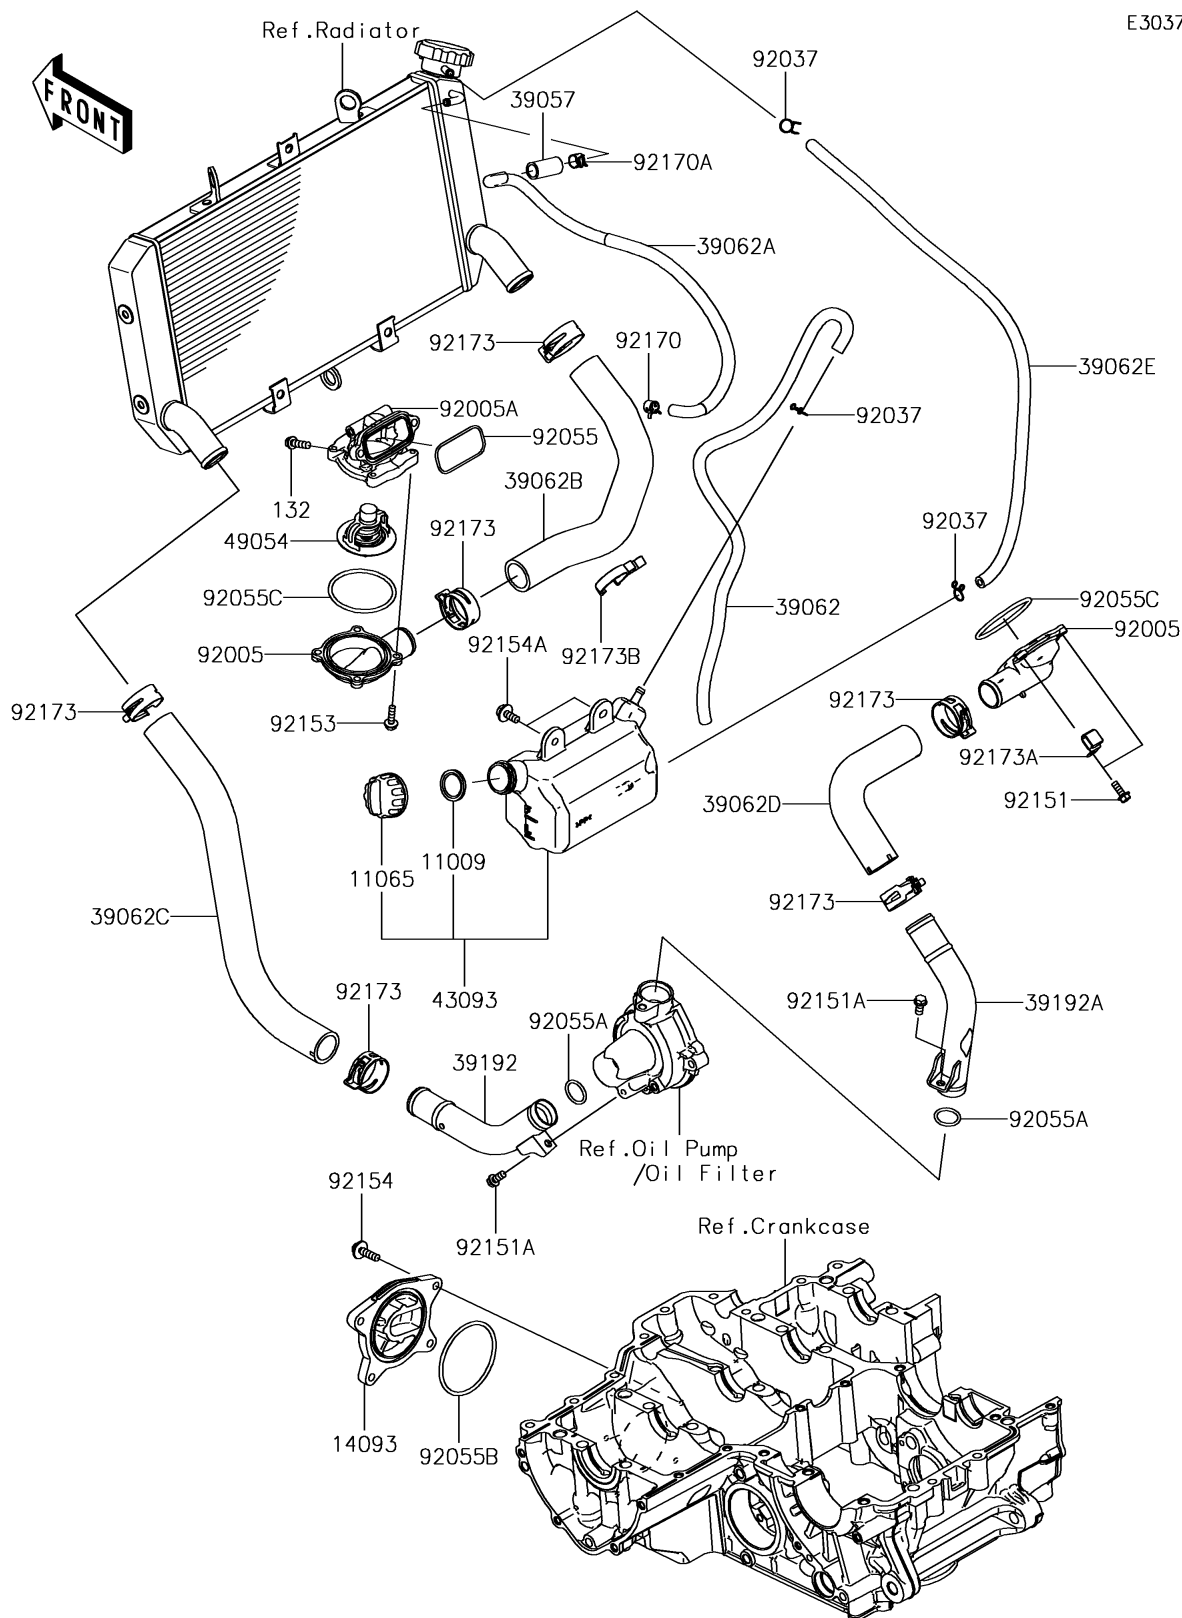

2018 Z900RS PARTS DIAGRAM

Water Pipe

E3037

2018 Z900RS PARTS LIST

Water Pipe

ITEM NAME	PART NUMBER	QUANTITY
GASKET,RESERVOIR TANK CAP (Ref # 11009)	11009-1145	1
CAP (Ref # 11065)	11065-0991	1
COVER (Ref # 14093)	14093-0625	1
GUARD-COOLING HOSE (Ref # 39057)	39057-0001	1
HOSE-COOLING,OVERFLOW (Ref # 39062)	39062-0618	1
HOSE-COOLING,AIR BLEED (Ref # 39062A)	39062-0765	1
HOSE-COOLING,CYLINDER-RADIATOR (Ref # 39062B)	39062-0779	1
HOSE-COOLING,RADIATOR-W/PUMP (Ref # 39062C)	39062-0780	1
HOSE-COOLING,W/PIPE-CYLINDER (Ref # 39062D)	39062-0785	1
HOSE-COOLING,5.5X10.5X550 (Ref # 39062E)	39062-1208	1
PIPE-WATER,RADIATOR-WATER PUMP (Ref # 39192)	39192-0631	1
PIPE-WATER,WATER PUMP-CYLINDER (Ref # 39192A)	39192-0644	1
RESERVOIR-ASSY-TANK (Ref # 43093)	43093-0005	1
THERMOSTAT (Ref # 49054)	49054-0004	1
FITTING,THERMO CAP (Ref # 92005)	92005-0883	2
FITTING,THERMO CASE (Ref # 92005A)	92005-0884	1
CLAMP,TUBE (Ref # 92037)	92037-147	3
RING-O,YP 27.6 57.6 1.9 (Ref # 92055)	92055-0021	1
RING-O,20.8X2.4 (Ref # 92055A)	92055-0114	2
RING-O,63.3MM (Ref # 92055B)	92055-0739	1
RING-O,53.5X2.6 (Ref # 92055C)	92055-0831	2
BOLT,5X14 (Ref # 92151)	92151-1764	4
BOLT,6X12 (Ref # 92151A)	92151-1997	2
BOLT,FLANGED,5X18 (Ref # 92153)	92153-1588	4
BOLT,FLANGED,6X22 (Ref # 92154)	92154-0403	4
BOLT,UPSET-WP,6X16 (Ref # 92154A)	92154-1850	2
CLAMP (Ref # 92170)	92170-1493	1
CLAMP (Ref # 92170A)	92170-1872	1
CLAMP,34MM (Ref # 92173)	92173-1360	6

2018 Z900RS PARTS LIST

Water Pipe

ITEM NAME	PART NUMBER	QUANTITY
CLAMP (Ref # 92173A)	92173-1663	1
CLAMP (Ref # 92173B)	92173-1792	1
BOLT-FLANGED-SMALL,6X20 (Ref # 132)	132BC0620	2