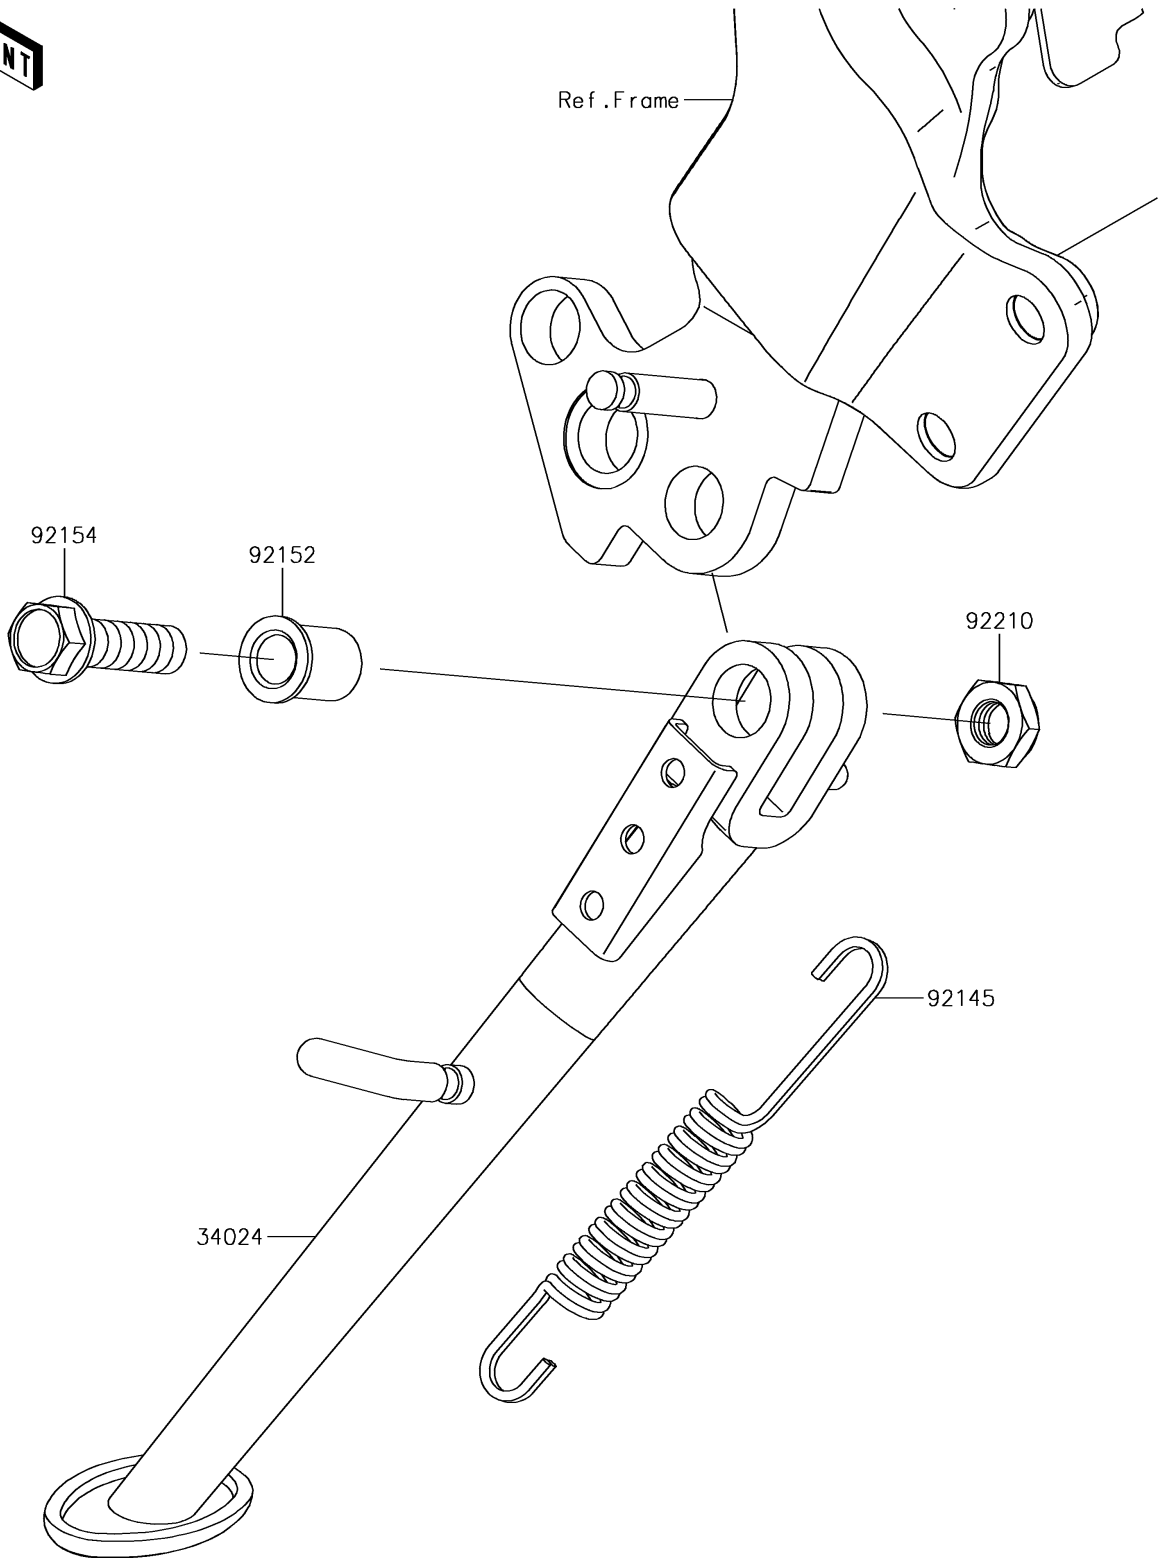

2018 Z900RS PARTS DIAGRAM

Stand(s)

F2190

2018 Z900RS PARTS LIST

Stand(s)

ITEM NAME	PART NUMBER	QUANTITY
STAND-SIDE,F.S.BLACK (Ref # 34024)	34024-0151-18R	1
SPRING,SIDE STAND (Ref # 92145)	92145-0562	1
COLLAR,10.2X15X20.1 (Ref # 92152)	92152-1828	1
BOLT,FLANGED,10X37 (Ref # 92154)	92154-2848	1
NUT,LOCK,10MM (Ref # 92210)	92210-1184	1